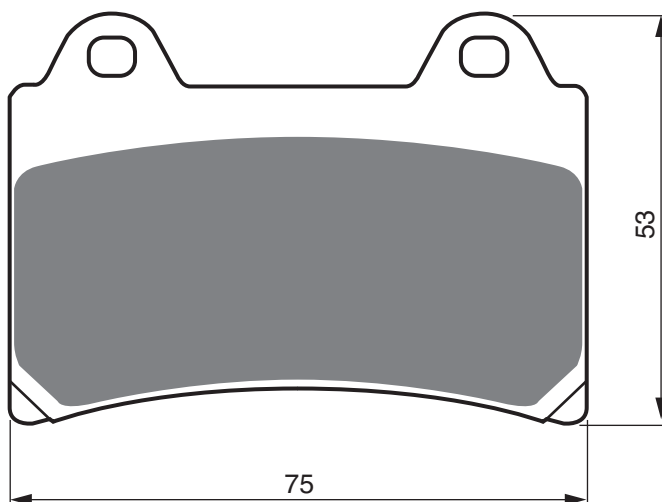

PART NUMBER

073

AD

S3

GP5

YAMAHA

FZR	250	87 - 88	2F
TDR	250	88 - 92	F
TZR	250 (2MA/E508)	87 - 88	2F
FZR	400 A	90 -	F
FZR	400	88 - 90	2F
SRX	400	85 - 86	F
SRX	400	87 -	F
SRX	600 (1XM/1XL/E120/E125)	88 - 89	F
SRX	600 (1XM/1XL/E120/E125)	90 -	F
FZ	750 Genesis (2KK/E486)	89 - 92	2F
FZR	750 R Genesis (3CU/E765)	87 -	2F
TDM	850 (3VD/F699)	91 - 95	2F
TRX	850 (4UN/H283)	95 -	2F

FZR	1000 Genesis (2LA/E558)	87 - 89	2F
FJ	1200 (3CV/3XW Type)	88 - 95	2F
XJR	1200 (4PU/G978)	94 -	2F
XJR	1200 SP (4PU/G978)	97 -	2F
XVZ	1300 A Royal Star	96 - 00	2F/R
XVZ	1300 AT Royal Star Tour Classic (4YP/H585)	97 - 00	2F/R
XVZ	1300 Royal Star Boulevard	99 -	2F/R
XVZ	1300 Royal Star Venture S	08 - 11	R
XVZ	1300 TF Royal Star Venture	99 - 01	R
XVZ	1300 Venture Royale (3JS/F115)	86 - 89	2F/R
XVZ	1300 Venture Royale (3JS/F115)	90 - 95	2F/R
XV	1600 A Wild Star	99 - 04	R
XV	1700 Road Star Warrior	02 -	R

EQUIVALENTS OEM

1NL W0045 00	1NL W0045 01	1RK W0045 00	1RK W0045 50	1RK W0046 00	2GH W0045 00	2GH W0045 01
3EN W0045 00	4KG W0045 00	4NK W0046 00	4NK W0045 00	4WM W0046 00		

Disc Brake Pads