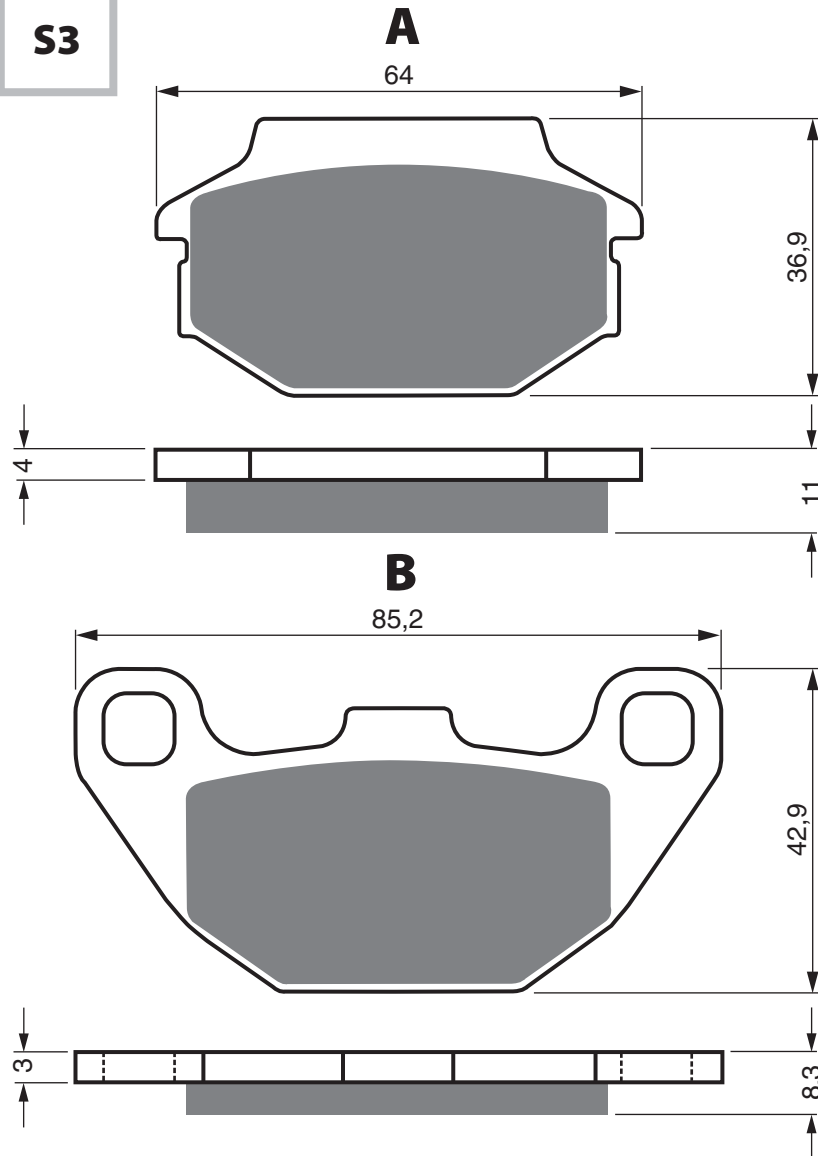

PART NUMBER

183

AD

K5

S3

ARCTIC CAT

90	(Reverse gear model)	10-12	R
150	Utility	09-12	R

CAN-AM

500	Outlander Max (XT 4X4) (2X7A/B/C) (Left)	07-10	R

KAWASAKI

KXF	50 (KSF 50 B7F/B8F)	07-09	R
KXF	90 (KSF 90 A7F/A8F)	07-09	R

KYMCO

DJ	50 S	12-	F
MXER	50	00-	R
MXU	50 Quad	05-08	R
S	50 People	05-10	F
	50 Agility Carry (4T)	11-	F
	50 Agility R16 (2T/16" wheels)	08-12	F
	50 Agility R16 (4T/16" wheels)	08-	F
	50 Like (2T)	09	F
	50 Like (4T)	09	F

EQUIVALENTS OEM

8900539	45105 KFA6 3050	43082 Y001	45105 LEJ2 305	3304-567	3303-446	3305-139
45105 LDC8 305	45105 KFA6 305					

50	Looker (BA10AD)	07-08	F
50	People	99-06	F
50	Super 8 (CK 50 QT6)	07-12	F
50	Super 9 (LC)	00-07	R
90	Maxxer	05-06	R
DJ	125 S	12-	F
MXER	125 /150 Quad	02-07	R
RS	125 Agility (4T-12" wheels/ 5 Spooke)	09-10	F
S	125 People	05-06	F
S	125 People (BA40BA)	05-06	F
S	125 People DD (D1000 rear disc model)	07-12	F
	125 /150 Agility	08-	F
	125 Agility Carry (4T)	11-12	F
	125 Like (D20000)	09	F
	125 Looker S	07-08	F
	125 People	99-06	F
	125 Super 8	07-	F
	125 Super-9	00-	R

MXER	150	03-	R
MXU	150	05-	R
R16	150 Agility (C30000) (16" wheels)	08-12	F
	150 Like (2T)	09	F
	150 People	99-06	F
R16	200 iAgility	10-12	F
S	200 iPeople DD (D12000) (5 bolt ixing disc)	07-12	F
S	200 People (BA40BA)	05-06	F
	250 Super-9	00-	R

LAVERDA

	125 /150/200 Phoenix	01-04	R

SYM

HD	125 /150/200	04-07	F
SK	125	03-04	R
	125 /150/200 Joyride	01-07	R
HD	200	04-	F
GT	500	04	R

Disc Brake Pads