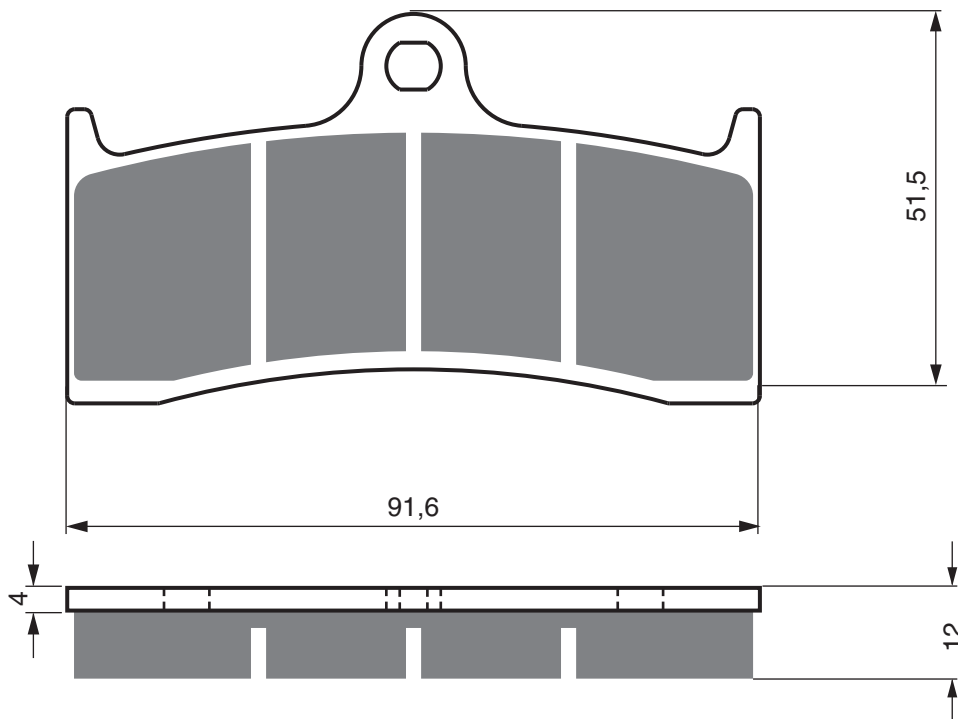

PART NUMBER

225

AD

S3

GP5

GP6

GP7

FOR BERINGER

6 Piston endurance caliper - 2F

Disc Brake Pads