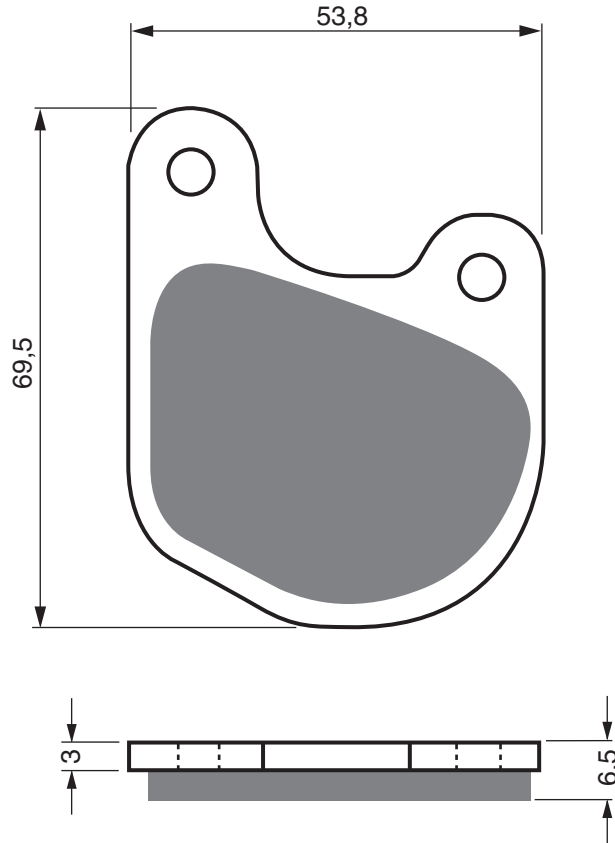

PART NUMBER

059

AD

S3

1 Left / 1 Right

HARLEY DAVIDSON

XLH	883	70-	F
XL	1000	78-	F
XLH	1000 Sportster	79-82	2F
XLH	1000 Sportster	83-85	2F
XLCH	1000	78-	F
XLS	1000 Anniversary	82-	2F
XLS	1000 Roadster	79-82	2F
XLS	1000 Sportster	83-	2F
XLX	1000 61	83-	2F
XLX	1000 61	84-	F
XR	1000	85-	2F
	1000 Roadster	83-85	2F
FX	1200	74-80	F
FXE	1200	73-80	F

FXE	1200	74-77	F
FXE	1200	78-79	F
FXS	1200	78-79	F
FLTH	1340 Tour Glide	84-	2F
FXB	1340 80	80-81	F
FXB	1340 Sturgis	82-	2F
FXE	1340 80	78-83	F
FXE	1340 Super Glide	83-	2F
FXE	1340 Super Glide	83-84	F
FXE	1340	82-	F
FXE	1340	80-81	F
FXE	1340	81	F
FXEF	1340 80 Fat Bob	79-81	F
FXR	1340	78-81	F
FXRS	1340 Low Glide	82-	2F

FXRS	1340 Low Glide	84-	F
FXRS	1340 Super Glide II	82-83	2F
FXS	1340 80	77-82	F
FXS	1340 Low Rider	82-	2F
FXS	1340	80-81	F
FXSB	1340 Low Rider (FXB/C318)	83-	2F
FXWG	1340 80	80-81	F
FXWG	1340 Wide Glide	82-	2F
FXWG	1340 Wide Glide	83-	2F
FXWG	1340 Wide Glide	84-	F

EQUIVALENTS OEM

44032 77	44032 79	44098-77

Disc Brake Pads