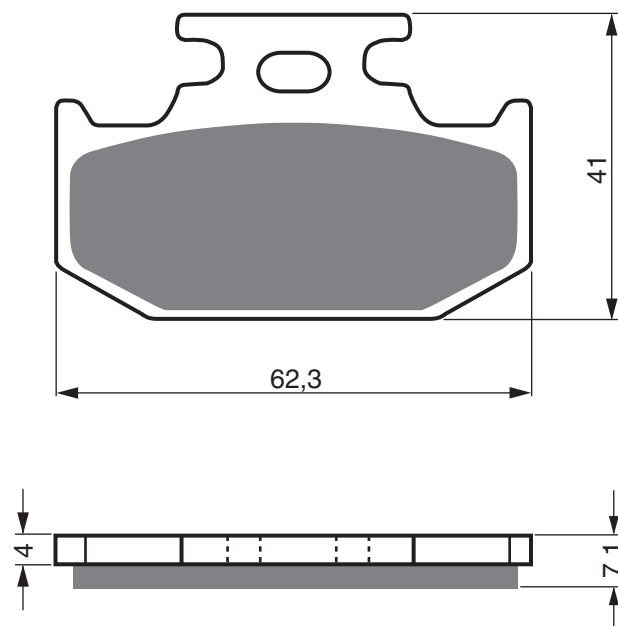

PART NUMBER

317

AD

S3

YAMAHA

YXR	700	FA/FB/FD Rhine Side xSide (Parking brake)	11 - 13	R
YXR	700	Rhino 4x4 SE (Parking brake)	09	R
YXM	700	E Viking (Parking brake)	14	

EQUIVALENTS OEM

5B4 W0046 00