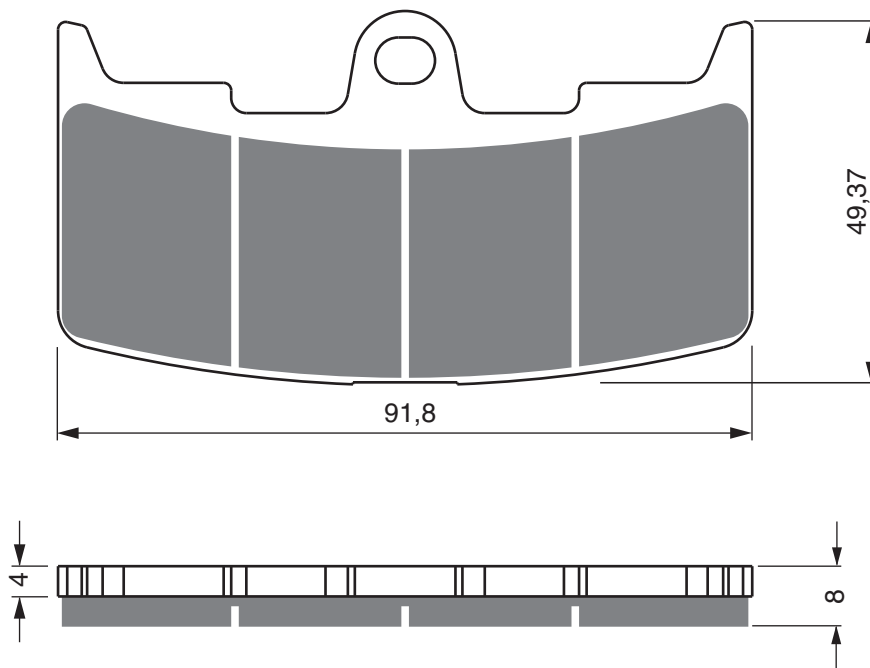

PART NUMBER

270

AD

S3

**S33
RACING**

GP5

GP6

GP7

BUELL

XB9R	984	02-07	F
XB9S	984	03-07	F
XB9SX	984 CityX	05-09	F
XB9SX	984 Lightning	08-10	F
XB12	1200 SCG	06-07	F
XB12 SCG	1200 Lightning	06-08	F
XB12R	1200 Firebolt	04-08	F
XB12S	1200 Lightning	04-08	F
XB12SS	1200 Lightning Long	06-08	F
XB12SS	1200	06-07	F
XB12STT	1200 Lightning	08	F
XB12STT	1200 Super TT	07-10	F
XB12X	1200 Ulysses	06-10	F
XT12XT	1200 Ulysses	08-10	F

EQUIVALENTS OEM

H0300-02A8

Disc Brake Pads