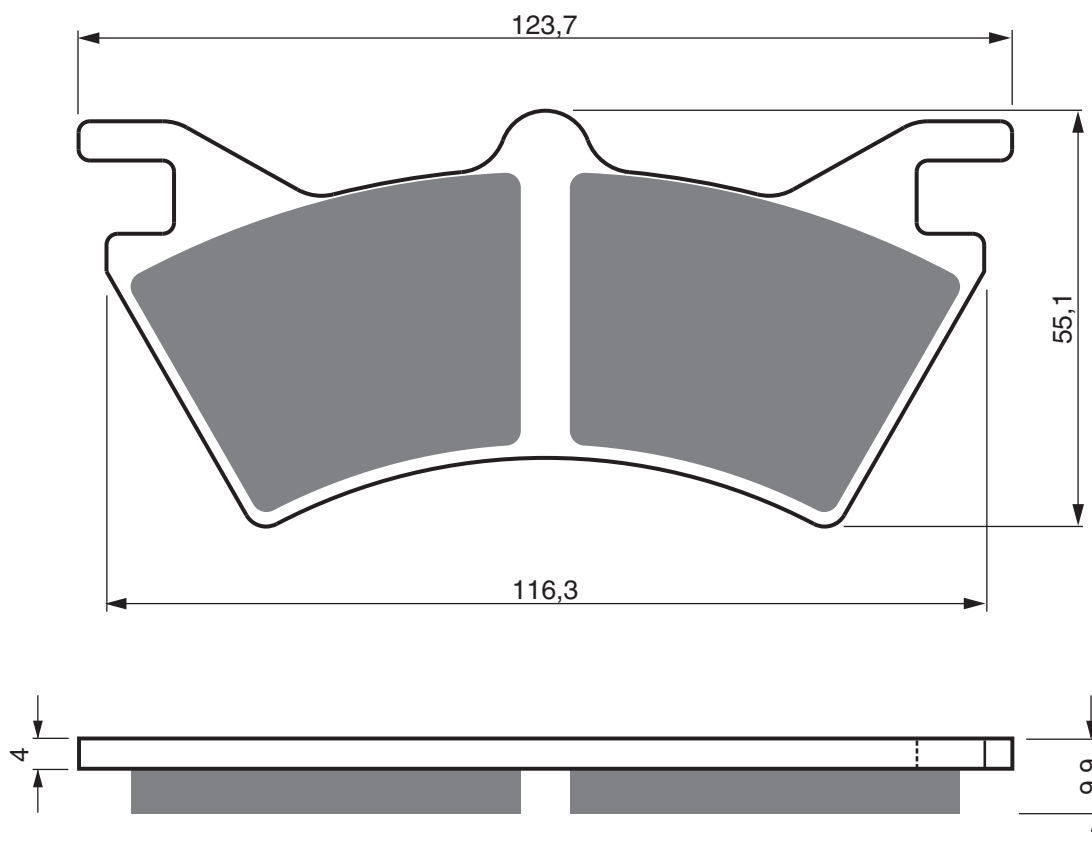

PART NUMBER

208

AD

S3

K1

K5

POLARIS

PPS	/PTV 6x6/Series 10	-	R
PPS	LUH 6x6	02-	R
PTV	6x6	03-	R
500	Sportsman 6x6	00-03	R

EQUIVALENTS OEM

2201685

2201749

1910450V