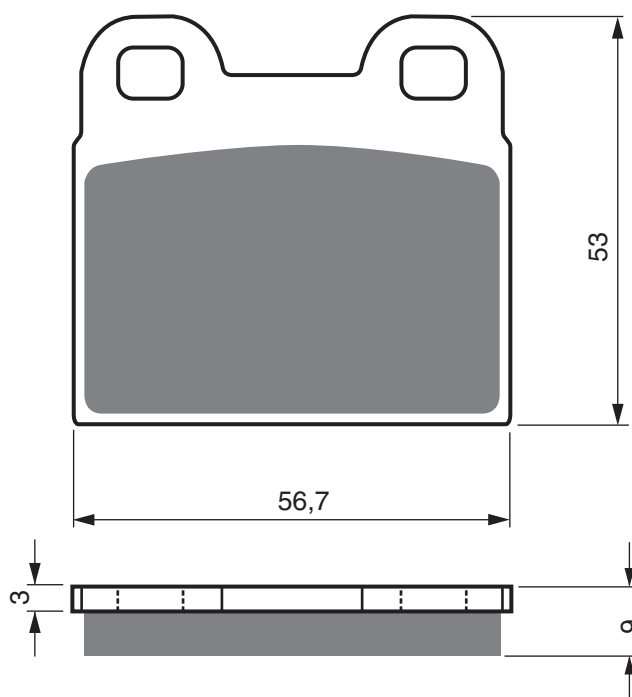

PART NUMBER

166

S3

AD

BMW

R45	450 (BMW248/A682/0/1)	78-80	2F
R45	450 (BMW248/A682/0/1)	80-	2F
R65	650 (BMW248/A682/0/1)	78-85	F

EQUIVALENTS OEM

34 71 2 301 359

34 11 1 238 083

Disc Brake Pads