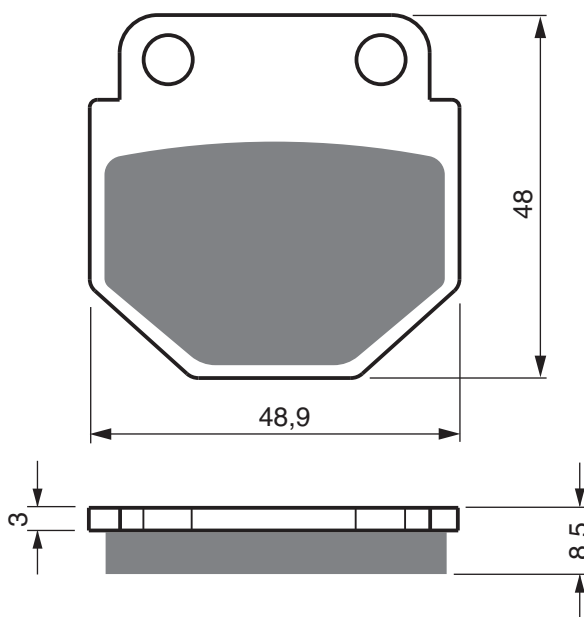

PART NUMBER

344

AD

S3

HANWAY

Furious 50 SM

F

Disc Brake Pads