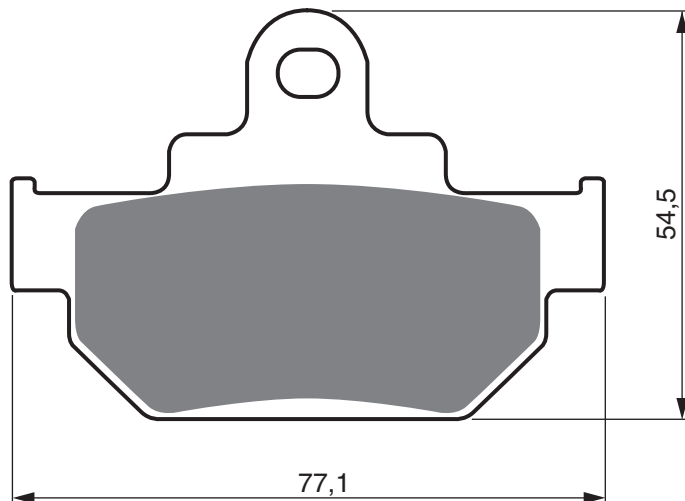

PART NUMBER

046

AD

S3

SUZUKI

DR	500	S	89-	F
DR	600	RG/RH/RJ Djebel (SN41A/D786/0)	86-88	F
DR	600	RK (SN41A) (Rear disc model)	89	F
DR	600	SF/SG/SH/SJ/SK Dakar (SN41A/D786/0)	85-89	F
SP	600	F	85-87	F

EQUIVALENTS OEM

5930014830	5934014500	5934014501	5934014510