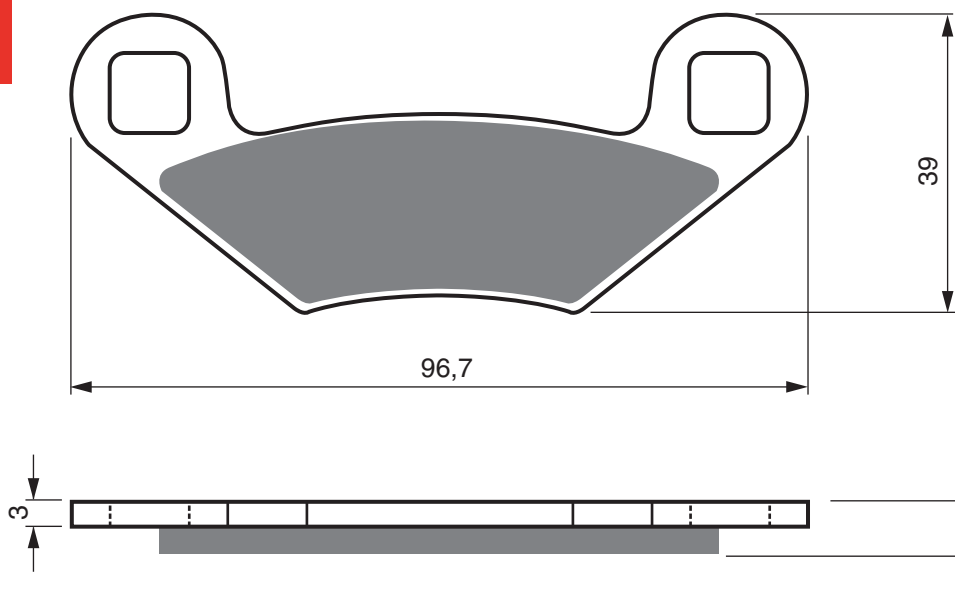

PART NUMBER

162

S3

AD

K1

K5

**S33
RACING**

K5-LX

POLARIS

Trail Blazer	90 - 93	2F	350 Trail Boss L 4x4	91 -	2F	500 Sportsman 4x4	96 -	2F	
Trail Boss 2x4, 4x4Blazer	88 - 89	2F	400 Big Boss L 6x6	96 -	2F	500 Sportsman 6x6	00 - 03	2F	
200 Phoenix	05 - 11	2F	400 L 2x4	94 - 95	2F	500 Sportsman EBS 4x4	98 - 02	2F	
250 2x4, 4x4	90 -	2F	400 L 4x4	94 -	2F	500 Sportsman EFI/HO	07 - 08	2F	
250 Trail Blazer	94 - 98	2F	400 Scrambler 2x4, 4x4	00 -	2F	500 Sportsman Forest	12	2F	
250 Trail Boss	88 - 90	2F	400 Scrambler L 4x4	95 - 97	2F	500 Sportsman HO	09 - 12	2F	
250 Trail Boss	91 - 99	2F	400 Sport L	94 - 98	2F	500 Sportsman Touring	08 - 11	2F/R	
250 Trail Boss 2x4, 4x4	91 - 92	2F	400 Sportsman HO (4x4)	08 - 10	2F/R	500 Sportsman Touring EFI	08 - 11	2F	
250 Xplorer 4x4	00 -	2F	400 Sportsman HO (4x4)	11 - 12	2F	500 Sportsman Touring HO	11 - 12	2F/R	
300 2x4 Hawkeye	06 -	2F	400 Sportsman L 4x4	94 - 97	2F	500 Sportsman X2	06 - 08	2F	
300 2x4, 4x4	94 - 95	2F	400 Xplorer L 4x4	95 - 99	2F	500 Xplorer 4x4	97 -	2F	
300 4x4 Hawkeye	06 -	2F	400 Xpress L	96 - 97	2F	525 Outlaw	07 -	2F/R	
300 Sportsman (4x4)	08 - 10	2F/R	425 2x4, 4x4 Magnum	95 - 98	2F	525 Outlaw IRS	08 - 11	R	
300 Xplorer 4x4	96 - 00	2F	425 Magnum 6x6	96 -	2F	525 S Outlaw	08 - 10	R	
300 Xpress 2x4	98 -	2F	425 Xpedition 4x4	00 -	2F	RZR	570 Ranger Efi	12	R
300 Xpress L	96 - 97	2F	MXR	450 Outlaw	09 - 10	R	600 Sportsman (4x4)	03 - 04	2F
325 Magnum 2x4, 4x4	00 - 02	2F	450 S Outlaw	08	R	MV	700 Sportsman	05 - 06	2F
325 Trail Boss	00 - 02	2F	450 Sportsman	06 -	2F	X2	700 Sportsman	08 -	2F/R
325 Xpedition	02 -	2F	455 Diesel EBS 4x4	99 -	2F	700 Sportsman (4x4)	02 - 04	2F	
325 Xpedition	00 - 01	2F	X2	500 Sportsman EFI	07 - 09	2F	700 Sportsman EFI	07	2F
330 ATP	04 - 05	2F/R	500 ATP HO	04 -	2F/R	X2	800 Sportsman EFI	07 - 09	2F/R
330 ATP	06 -	2F	500 Magnum (2x4 / 4x4 HDS)	02 -	2F	800 Ranger RZR	08 - 12	R	
330 Trail Blazer	08 - 09	2F	500 Magnum 4x4	00 - 01	2F	800 Ranger RZR S EFI	09 - 12	2R	
330 Trail Blazer	10 - 12	2F	500 Outlaw	06 -	2F/R	800 Sportsman „Big Boss“/ EFI 6x6/EFI	09 - 12	2F	
330 Trail Boss	03 - 04	2F	500 Predator	03 -	2F/R	800 Sportsman EFI	05 - 07	2F	
330 Trail Boss	05 - 09	2F	500 Predator e	06 -	2F	800 Sportsman EFI	10 - 12	2F	
330 Trail Boss	10 - 12	2F	500 Ranger 6x6	00 - 02	2F	800 Sportsman EFI 6x6	09 -	2F/R	
335 Sportsman 4x4	99 -	2F	500 Revolver	06 -	2F/2R	800 Sportsman EFI Intl/HO	07 - 11	2F	
350 L 2x4, 4x4	90 -	2F	500 Scrambler (2x4)	07 - 08	2F	800 Sportsman Touring EFI	08 - 09	2F/R	
350 L 4x4	93 -	2F	500 Scrambler (4x4)	10 - 12	2F				
350 Sportsman 4x4	93 -	2F	500 Scrambler 4x4	97 -	2F				
350 Trail Boss L 2x4	91 - 93	2F	500 Scrambler 4x4	98 - 04	2F				
			500 Scrambler 4x4	05 - 09	2F				

EQUIVALENTS OEM

1910036	1910042	1910129	1910333	1930643	1930731	1930815
2200465	2200901	2201398	2202412	2203452	2203792	2201149
1911171						

Disc Brake Pads