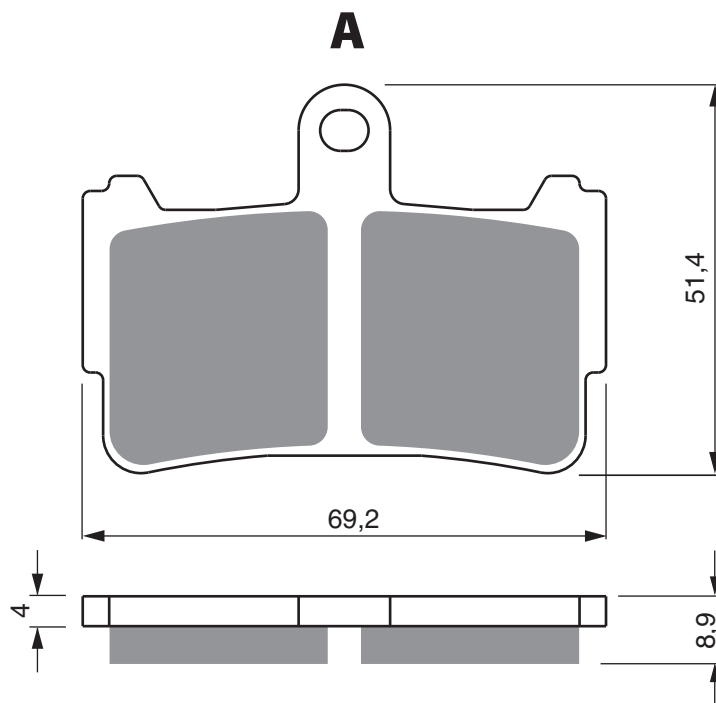

PART NUMBER

298

AD

S3

**S33
RACING**

GP5

GP6

GP7

1 set = 2 pcs small/large

HONDA

VFR	1200 F w/DCT	10 -	2F
VFR	1200 FA/FB (Manual Gearbox Model)	10 -	2F
VFR	1200 FDA/FDB - DCT (Automatic Transmission Model)	10 -	2F

EQUIVALENTS OEM

06435 MGE 006