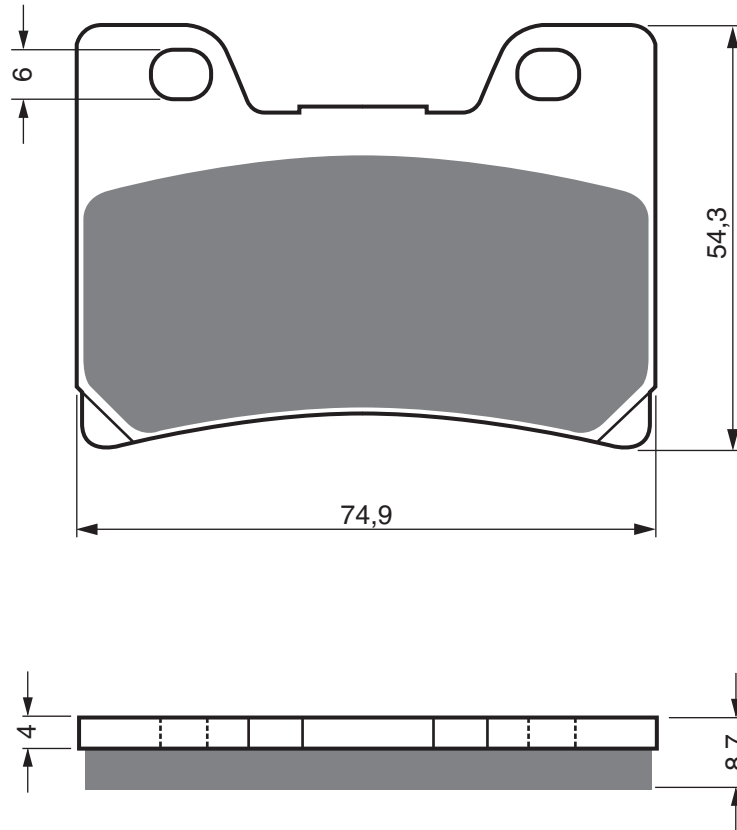

PART NUMBER

045

AD

S3

6 mm Pin Holes

YAMAHA

FZR	600 R (4JH/4MH/G653/663)	92-95	2F
FZR	1000 EX UP (3LE/F128)	91-93	2F

EQUIVALENTS OEM

3GM W0045 50