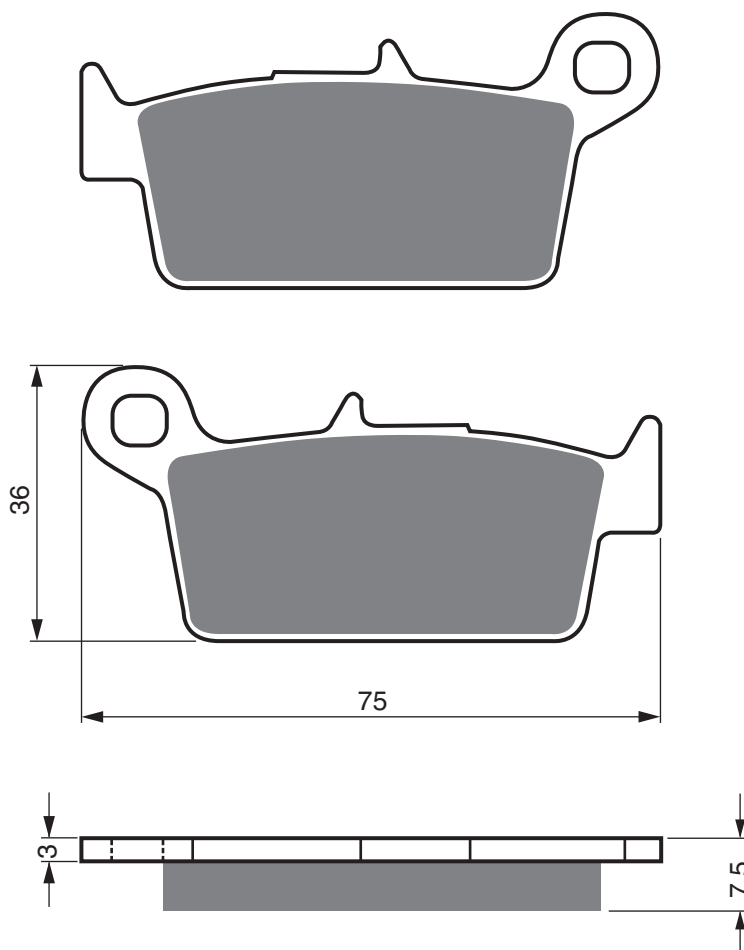

PART NUMBER

071

AD

K1

K5

S3

DAELIM

50	Besbi	07-	F
125	BESB1	08-	F

ENDRESS

EMR	50	95-	F

HONDA

CRM	50	88-92	R	
CRM	50	93-	R	
NH	50	Lead (AF01/D716)	94-	F
NS-1	75	92-	R	
	75	Yupy	90-	F
NSR	80	R	87-	R
NH	90	Metal	90-94	F
NH	90	Yupy	90-	F
NS	150	92-	F	

JINCHENG

JC	125	2B	97-	F

KYMCO

CX	50	Curio Super	94-97	F
DD	50	Sniper	94-96	F
K12	50		95-00	F
KB	50	Scout	95-97	F
KB	50		95-00	F
ZX	50	Fever	96-	F
ZX	50	Super Feever	02-06	F
ZX12	50		06-	F
	50	Cobra Cross	01-06	F
	50	Cobra Exclusive	01-	F
	50	Cobra Racer	99-00	F
	50	Cobra Racer	01-06	F
	50	Easy	01-	F
	50	Heroism	95-96	F
	50	Topboy on/off road	96-06	F
KB	100	Manboy	99-00	F
	100	Topboy on/off road	97	F

150	Freeway	95-	F
250	Super-9	00-	F

MOTOR UNION

JC	125	2B Deer	98-	F

PEUGEOT

SV	50	Geo	92-	F
SV	50	Geo (F052DE/G282/0)	93-	F
SV	50	L	93-	F
SV	80	Geo	91-92	F
SV	80	Geo (F082DE/G281/0)	93-	F
SV	125	CEX	96-	F
SV	125	Executive	94-	F
SV	125	Geo	91-92	F
SV	125	Geo (F121DE/G479/0)	93-	F

SACHS

ER	49	10"	07-	F

EQUIVALENTS OEM

752394	752071	752391	45105 KCX E050	45105 KCX 3050 MZ	45105 KCU 3050	46350 SA50 000

Disc Brake Pads