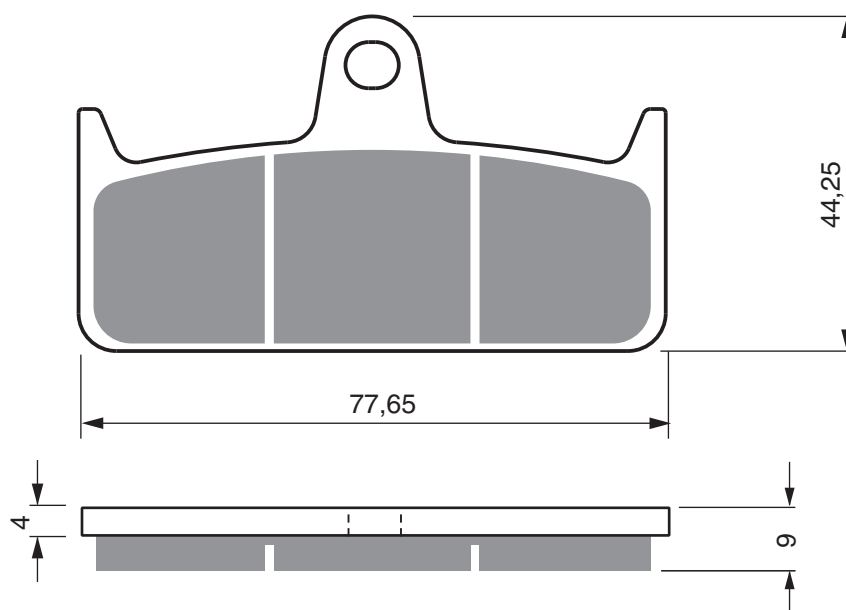

GP5

GP6

GP7

S33
RACING

PART NUMBER

301

GOLDFREN

CP005 4 Piston monoblock caliper 11- F

Disc Brake Pads