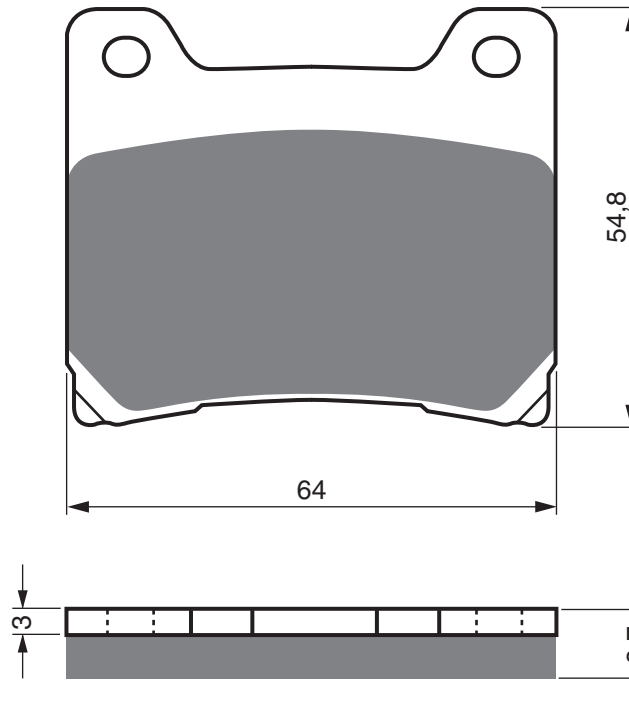

PART NUMBER

015

AD	S3	S33 RACING

YAMAHA

FJ	100	L, LC	84-	F/R
TZR	125		89-92	F
FZ	250	Phazer	85-86	2F
RD	250	LC (4L1/B738)	83-	R
YD	250	S	90-	F
RD	350	LCYPVS (31K/D035)	83-84	R
RZ	350	L, N, NC	84-85	R
FZ	400	N	87-	2F
FZR	400		87-	2F
XJR	400	R	95-	R
XS	400	Z	83-	F/R
RD	500	LC (1GE/D769)	85-	2F
RD	500	LC (47X/D467)	84-	2F
RD	500		83-	2F/R
RZ	500		84-86	2F
FJ	600		84-	2F/R
FZ	600	S, SC	86-	2F
FZ	600		86-87	2F/R
FZR	600	(3RG, 3RH/F152/153)	89-	2F/R
FZR	600	R (3HE/F103)	90-91	R
FZR	600	R (4JH/4MH/G653/663)	92-95	R
XJ	600	(S1J/D399)	83-91	2F/R
YX	600	Radian	87-90	2F
YZF	600	RThunder Cat (4TV/H441)	96-03	R
FZ	700		87-	2F/R
FZX	700	Fazer	87-	F/R

XJ	700	Maxim	85-	F/R
XJ	700		86-	F
XV	700	L, LC	84-	2F
XV	700	Virago	87-	F
FZ	750	(1FN/D795)	85-	2F/R
FZ	750	Genesis (2KK/E486)	86-	2F
FZ	750	Genesis (2KK/E486)	87-88	2F/R
FZ	750	Genesis (2KK/E486)	89-92	R
FZR	750	R (3PJ/F170)	89-	R
FZR	750	R Genesis (3CU/E765)	87-	R
FZX	750	Fazer (2JE/E487)	86-	2F/R
TX	750	A	73-76	R
VF	750	Virago	88-	F
XJ	750	(11M/C496)	83-	2F/R
XJ	750	(41Y/D319)	84-	2F/R
XV	750	(4FY/G058)	89-92	F
YZF	750	R, SP (4HN, 4HT/G346/347)	93-97	R
	750	Maxim	81-	R
TDM	850	(3VD/F699)	91-95	R
TDM	850	(4TX/H442)	96-01	R
TRX	850	(4UN/H283)	95-	R
TRX	850	(Italy)	95-	R
XJ	900	(31A/D971)	83-84	2F/R
XJ	900	(58L/D771)	85-89	2F/R
XJ	900	F(3NG2/4BB1)	90-	2F/R
XJ	900	S, Diversion (4KM/G844)	95-03	R
XV	920	Virago	81-	R

FZR	1000	EX UP (3LE/F128)	94-95	R
FZR	1000	EX UP (3LE/F128)	89-90	R
FZR	1000	EX UP (3LE/F128)	91-93	R
FZR	1000	Genesis (2LA/E558)	87-89	R
GTS	1000		93-96	R
XV	1000	L, C	84-	2F/R
XV	1000	Virago (2AE/E163)	86-	2F
YZF	1000	RThunder Ace (4VD/H443)	96-02	R
BT	1100	P/R Bulldog	02-06	R
FJ	1100	(47E/D400)	83-	2F/R
XV	1100	Virago	86-93	2F
XVS	1100	Drag Star (VP05/K331)	99	R
XVS	1100	Drag Star Classic	00-07	R
XVS	1100	Dragstar only Rear	99-	R
FJ	1200	(1XJ/E119)	86-87	2F/R
FJ	1200	(3CV/3XW Type)	88-95	R
FJ	1200	A ABS Model(3YA/F559)	91-95	R
V-MAX	1200	SPL, E, EC, F, FC, G, GC, H, HC, J, JC	93-03	R
V-MAX	1200		85-92	2F/R
XJR	1200	(4PU/G978)	94-	R
XJR	1200	(Italy)	95-	R
XJR	1200	SP (4PU/G978)	97-	R
XV	1200	DL, DC2	84-	2F/R
XV	1200	Venture Royale	85-	2F/R
XV	1200	Z12T (47G/D398)	84-	2F/R
XVT	1200	T, Vent. Royale	84-	2F/R
XJR	1300	(RP02/K266)	99-01	R
XJR	1300	SP	01-	R

EQUIVALENTS OEM

1FK W0045 00	1FK W0045 10	1FK W0046 02	1FK W0046 01	1UF W0045 00	1UF W0045 01	26H W0045 00
26H W0045 01	26H W0045 10	26H W0046 00	26H W0046 01	26H W0045 11	29L W0045 10	29L W0046 01
31A W0046 00	31A W0046 10	33M W0045 01	33M W0045 10	36H W0046 01	37A W0045 00	38A W0045 01
3HE W0045 00	3HE W0045 11	3XF W0045 00	43F W0045 00	47X W0045 00	47X W0045 01	4FM W0046 00
4FM W0045 10	4FM W0045 20	4FM W0045 30	4SV W0045 50			

Disc Brake Pads