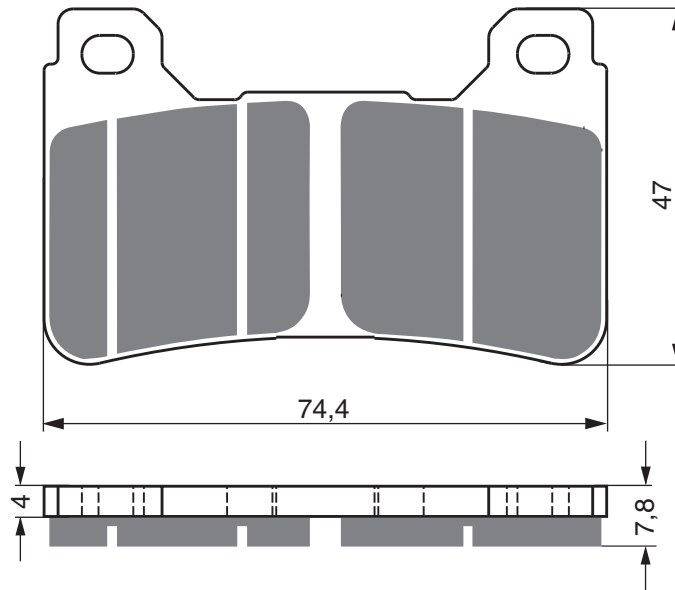

PART NUMBER

214

GP5

GP6

GP7

AD

S3

**S33
RACING**

HONDA

CBF	600	N7 Radial caliper	07-09	2F
CBR	600	RA9/RAA/RAB (C-ABS)	09-	2F
CBR	600	RR (Radial caliper)	05-06	2F
CBR	600	RR Hannspree	08-	2F
CBR	600	RR7/RR8/RR9/RRA/RRB	07-	2F
VFR	800	F	14-	F
CB	1000	R8	08	2F
CB	1000	R9/RA Non ABS Model	09-	2F
CBR	1000	Fireblade RA9 (C-ABS)	09-	2F
CBR	1000	RR	08	2F
CBR	1000	RR Fireblade	04-05	2F
CBR	1000	RR Fireblade	06-07	2F
CBR	1000	RR Fireblade (Rad.cal.) ABS	09-	2F

EQUIVALENTS OEM

06455 MEL 003	06455 MEL 013	06455 MFJ D01	06455 MEL D22	06455 MJF D02	107 A486 48