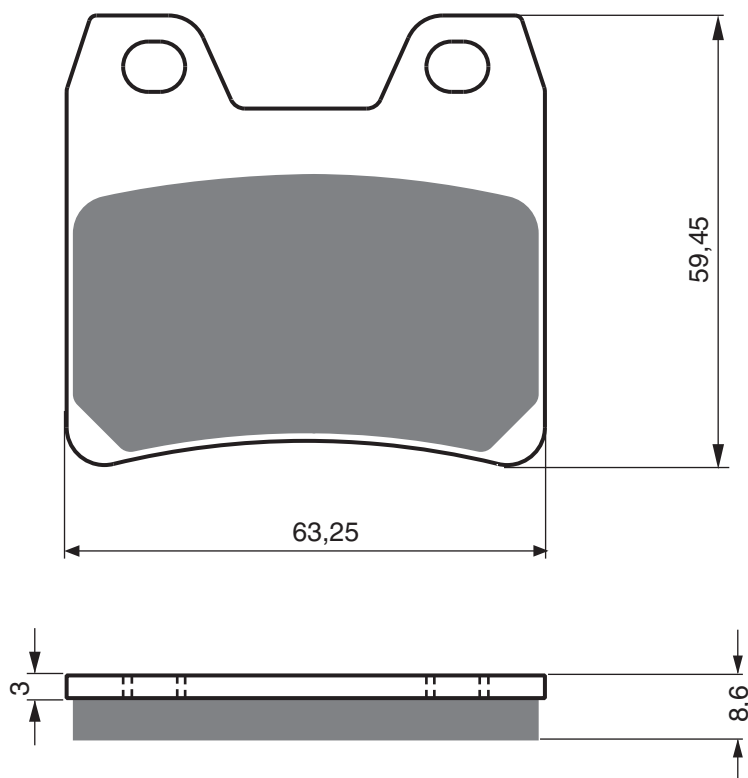

PART NUMBER

222

AD

S3

**S33
RACING**

YAMAHA

FZS	1000 Fazer	01-05	R
XJR	1300 N/P (SEAP/SEAR/SEAS/SEAT/SEAW/SEAV/SEAY) (298 mm front disc)	01-02	R
XJR	1300 R/S (5WM1/5WM3/5WM5/5WM6/5WM7/5WM9)	03-04	R
XJR	1300 T/V/W (5WMA/5WMC/5WMD/5WME)	05-12	R

EQUIVALENTS OEM

5LV W0046 50