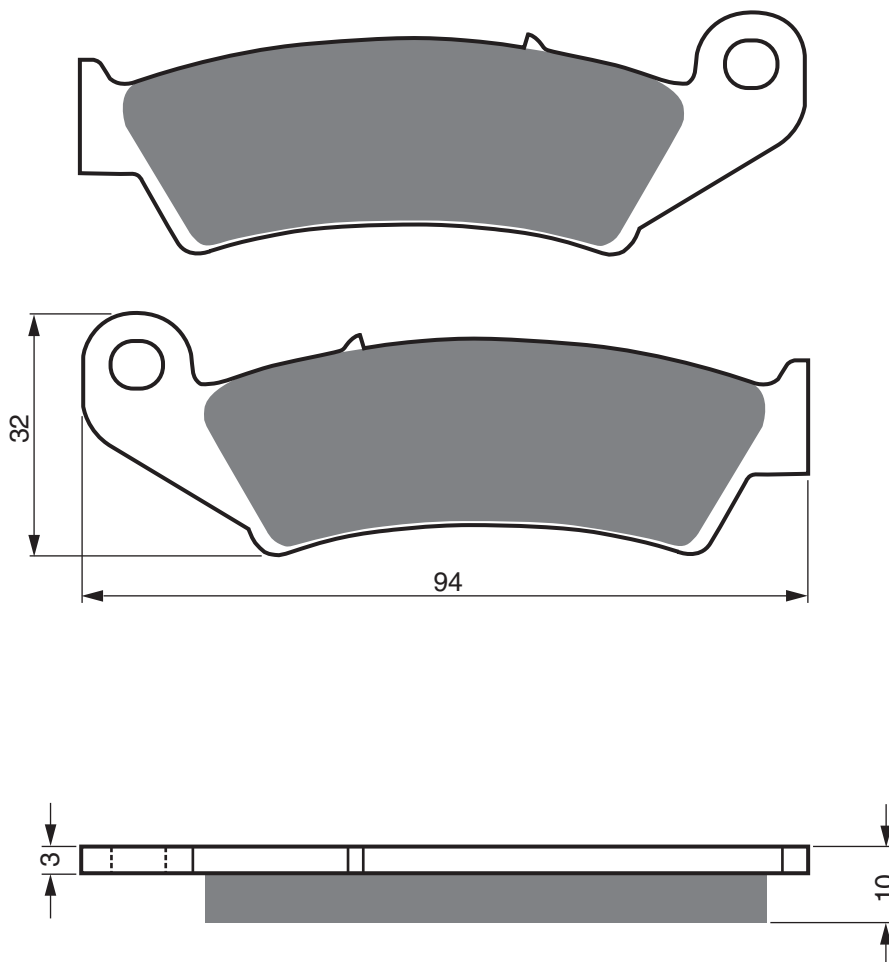

PART NUMBER

052

AD

S3

HONDA

VFR	400 R (NC30/-)	87-90	R
VTR	400 R (NC 30)	90	R
RVF	750 RR (RC45/G670)	94-98	R
RVF	750 RR (RC-45)	94-98	R
VFR	750 R (RC30/E840)	88-93	R

EQUIVALENTS OEM

06435 MR7 P00	43105 MR7 007A	43105 MR7 017A	43105 MT7 405	43106 MR7 007B	43106 MR7 017B