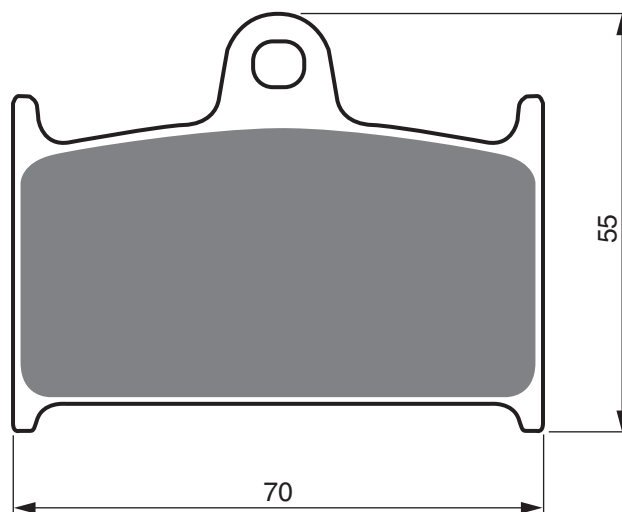

PART NUMBER

**017**

**AD**

**S3**

**S33  
RACING**

**INDIAN**

1800 Chief Classic	14-	2F
1800 Chief Vintage	14-	2F
1800 Chieftain	14-	2F

**MZ**