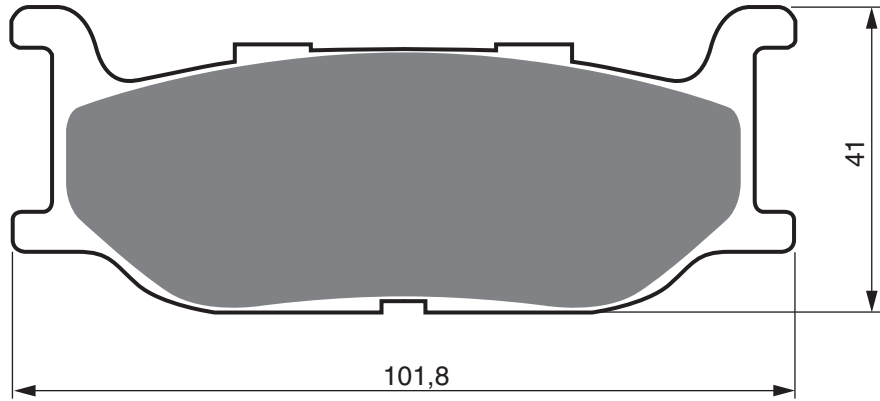

AD

S3

**S33
RACING**

CF MOTO

CF	250	T - 5 Custom	11 - 12	F

MOTOM

	125	/250 Transcity	08 - 09	F

YAMAHA

FZX	250	Zeal	91 - 92	F
SRV	250		92 - 97	F
XJ	400	Diversion	91 -	F
YP	400	S Majesty	04	2F
XP	500	N/P/R T-MAX	01 - 03	F
XV	535	DX Virago	98 - 03	F
XV	535	S Virago (3BR/E743)	95 -	F
XJ	600	Diversion (4BRA,4BRB/ F944/945)	91 - 97	F

XVS	650	A Drag Star Classic (VM02)	98 -	F
XVS	650	Drag Star / V Star (4VR/XR/ H634/635)	97 - 04	F
XV	750	Virago (4PW/G848)	94 - 00	2F
XJ	900	S, Diversion (4KM/G844)	95 - 03	2F
XVS	950	A Midnight Star	09 -	2F
XVS	950	Bolt	14 -	2F
XV	1100	Virago	94 - 99	2F
XVZ	1300	Royal Star Venture S	08 - 11	2F
XVZ	1300	TF Royal Star Venture	99 - 01	2F
XVZ13TF	1300	Wild Star	99 -	2F
		1300 Stryker	11 -	F
XV	1600	A Wild Star	99 - 04	2F

EQUIVALENTS OEM

3YX W0045 00	4BP W0045 00	4FU W0045 00	4KM W0045 00	4TR W0045 00	4WM W0045 00	5BN W0045 00
5RU W0045 10	5S7 10045 00	803.08.01.60	43108 HMA 000A