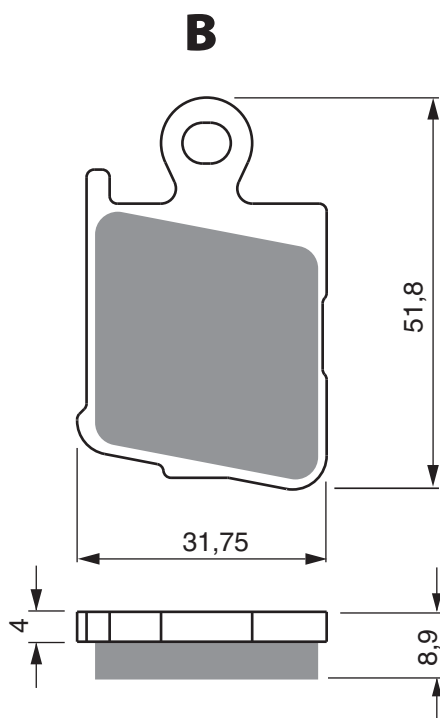

PART NUMBER

298

AD

S3

**S33
RACING**

GP5

GP6

GP7

1 set = 2 pcs small/large

HONDA

VFR	1200 F w/DCT	10 -	2F
VFR	1200 FA/FB (Manual Gearbox Model)	10 -	2F
VFR	1200 FDA/FDB - DCT (Automatic Transmission Model)	10 -	2F

EQUIVALENTS OEM

06435 MGE 006