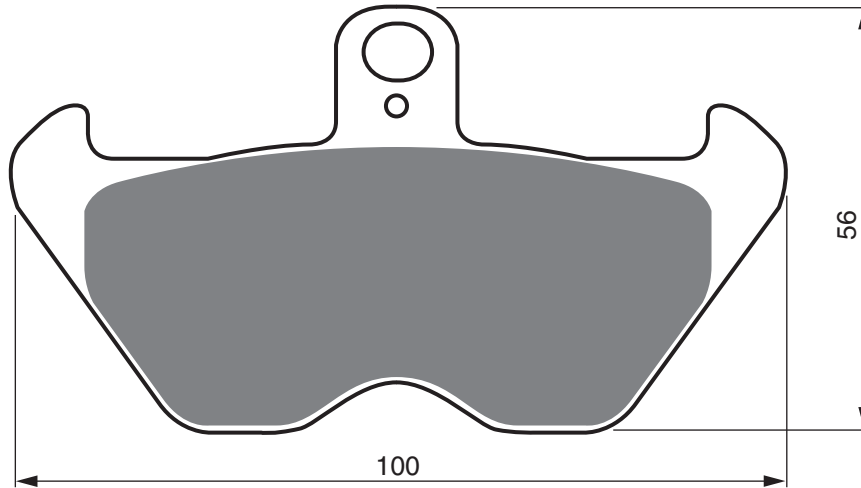

PART NUMBER

117

AD

S3

**S33
RACING**

GP5

GP6

GP7

BMW

R80	800	GS (BMW247E/B791/2)	91 - 94	F
R80	800	R (BMW247E/B791/2)	91 -	2F
R	850	C	97 - 00	2F
R	850	GS	97 - 00	2F
R	850	R (BMW259/G239)	94 - 02	2F
R	850	RT (BMW259/G239)	96 - 01	2F
K1	1000	(BMW100/D100)	89 - 93	2F
K1	1000	(BMW100/D100/2)	92 -	2F
K100	1000	LT (BMW100/D100/1)	92 -	2F
K100	1000	RS (BMW100/D100)	90 -	2F
K100	1000	RS 16V	90 - 92	2F
R100	1000	R (BMW247/A339/3)	92 -	2F
R100	1000	R (BMW247E/B791/2)	91 - 95	2F
K	1100	LT/SE (BMW100/D100/2)	92 -	2F
K	1100	RS (BMW100/D100/2)	93 - 96	2F

R	1100	GS (BMW247/A339/3)	93 - 99	2F
R	1100	R (BMW259/G239)	95 - 01	2F
R	1100	RS (BMW247/A339/3)	93 - 01	2F
R	1100	RT (BMW259/G239)	94 - 01	2F
R	1100	S (R2S/K083)	99 - 00	2F
R	1150	GS	99 - 01	2F
K	1200	LT (Integral ABS & Standard ABS)	97 - 00	2F
K	1200	RS (BMW589/H646)	96 - 00	2F
R	1200	C (BMW259C/H733)	98 - 02	2F

MOTO-GUZZI

MGS-01	1200	Corsa (Rad.cal)	05 -	2F

TM

SMX	660	F	04	F

EQUIVALENTS OEM

34 11 2 314 996	34 11 2 310 983	34 11 7 663 764	34 11 7 655 687	34 11 2 331 173	34 11 2 314 512	34 11 7 658 156
34 11 2 333 045						

Disc Brake Pads