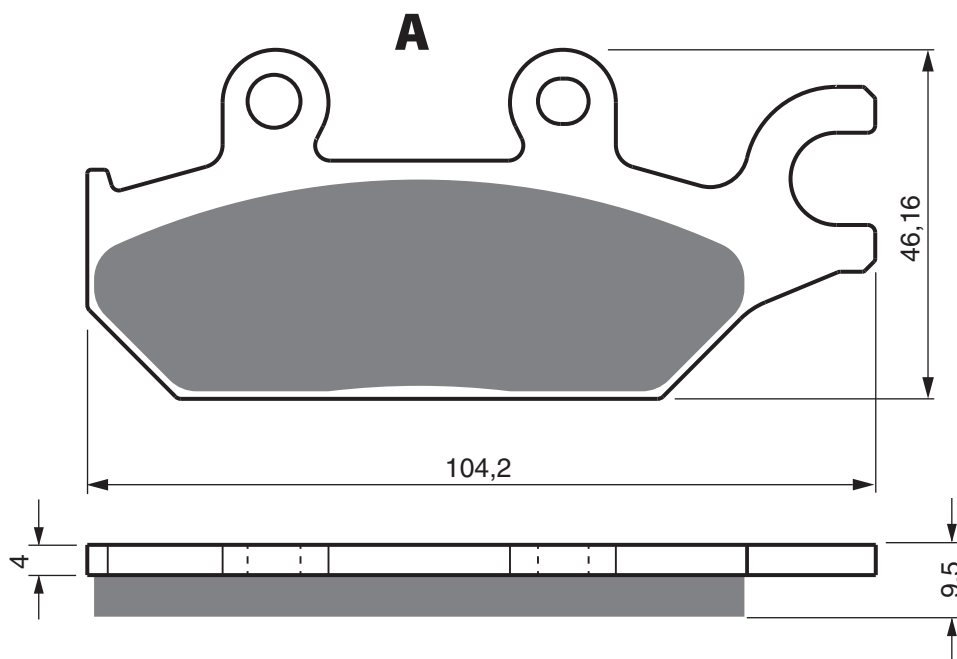

PART NUMBER

345

AD

S3

S33

K5

YAMAHA

YXM	700	Viking Fi 4x4 (left)	14-	F
YXM	700	Viking Fi 4x4 EPS (left)	14-	F

CAN AM

Commander Max 1000 DPS/XT	14-	F (left)
Maverick Max 1000 STD/XRS/ DPS	14-	F (left)

EQUIVALENTS OEM

1XD25805

00705601149