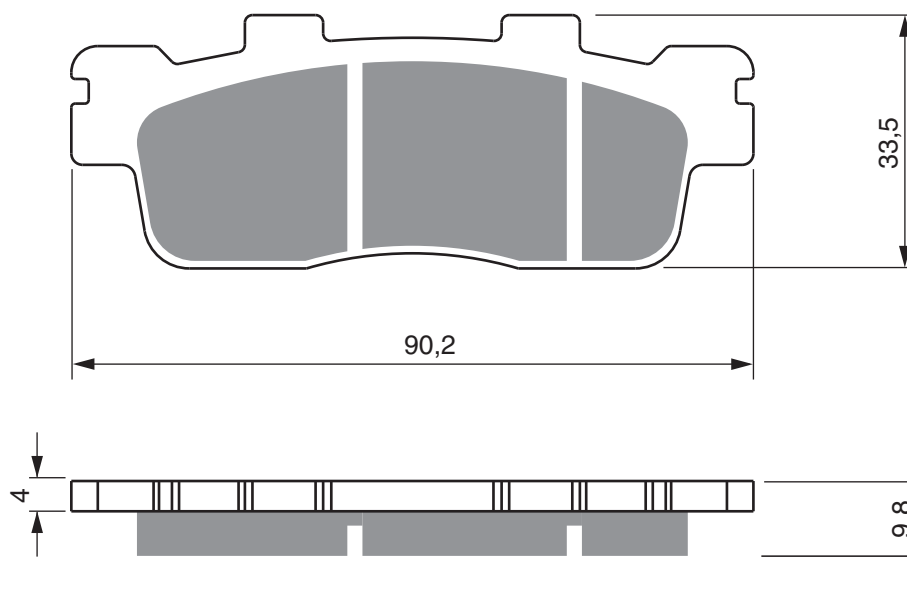

PART NUMBER

302

AD

**S33
RACING**

S3

BENELLI

125	Velvet (Touring)	08-11	R
150	Velvet (Touring)	08-11	R

KYMCO

125	G-Dink	12-	R
125	i Downtown (C2 100)	09-	R
125	i Superdink (V21000)	08-	R
125	K-XCTi	14-	R
125	People GTi	10-	R
200	i Downtown	10-12	R
200	People GTi	10-12	R
300	G-Dink	12-	R
300	i Downtown (ABS/C20010)	10-	R
300	i Downtown (V20000)	09-12	R
300	i Superdink (V20000)	09-	R
300	K-XCTi	12-	R
300	People GTi	10-	R

EQUIVALENTS OEM

43105 LEA7 305

Disc Brake Pads