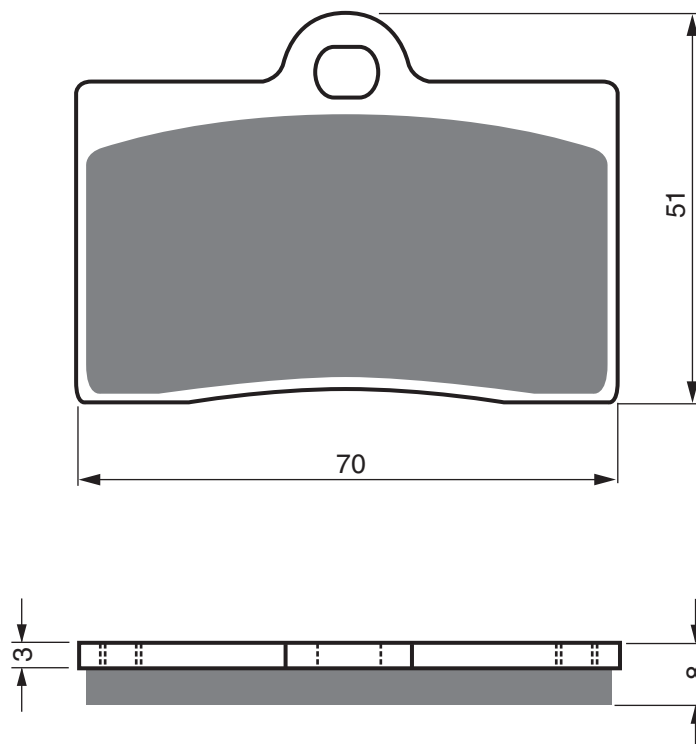

PART NUMBER

064

AD

S3

GP5

GP6

GP7

**S33
RACING**

APRILIA

RS	125	Extrema	93-98	F
RS	125	Extrema	99-	F
RS	125	Replica-Extrema	00-01	F
B	500	CR	02	F
B	500	MT	02	F

BENELLI

666	125	Born in Hell	98-99	F

BETA

	125	Jonathan	99-00	F
	350	4.0 Motard	04-	F
	350	Euro	99-01	F
	350	Jonathan	03-	F

BIMOTA

1D		Tesi	93-	2F
XC	125	Trojan	03-04	2F
YB7	400		89-	2F
	500	Vdue	97-	2F
YB9	600	SRI	97-	2F
	600	Bellaria	91-	2F
	650	Supermono	97-	2F
SB7	750		96-	2F
YB4	750		89-	2F
1D	851	Tesi	91-	2F
DB2	900		92-	2F
	900	Mantra	97-	2F
1D	906	Tesi	91-	2F
2D	992	Tesi	05-06	2F

YB11	1000	97-	2F
YB6	1000	89-	2F
YB8	1000	90-	2F
	1002 Dieci	91-	2F
SB6	1100	97-	2F

BORILE

B	500	CR	02-04	F
B	500	MT	02	F

BREMO RACING CALIPERS

20.4756	05/06 Billet 4 piston	-	F
20.5165	55/65 Goldline 4 piston	-	F

CAGIVA

	125	Mito	93-10	F
	125	Planet	99-03	F
	125	Raptor	03-10	F
	500	Mito	07	F
	500	River	00-	F
	600	River	94-99	F

CANNONDALE

S	440	03-	F

CCM

CR	40	Cafe racer	07-09	F
CR	40	Street	07-09	F

DUCATI

	400	Monster	95-97	2F
	400	SS, Junior	92-	2F
	400	SS, Nuda	92-	F
	502	Single	93-	2F

	502	Supermono	93-	2F
M	600	Monster (M/G802/0)	94-99	F
	600	SS Supersport (S/G801/0)	95-	2F
	748	Biposto	95-98	2F
	748	SP	95-97	2F
	750	Monster	96-99	2F
	750	Monster (Single disc)	96-97	F
	750	Monster (Twin disc)	96-98	2F
	750	Monster / Monster Dark	99	2F
	750	Monster City / City Dark	99	2F
	750	SS	91-	F
	750	SS Supersport (Single disc)	91-98	F
	750	SS, Carenara (S/G801/0)	92-	F
	750	SS, Nuda (S/G801/0)	92-	F
	750	Supersport (Twin disc)	91-98	2F
	851	Strada	89-90	2F
	851	Strada	91-	2F
	851	Superbike Biposto	89-92	2F
	888	Roche Replica	91-	2F
	888	SP3	91-	2F
	888	SP4	92-	2F
	888	SP5	92-	2F
	888	SPO	-	2F
	888	Strada	93-	2F
	888	Superbike	93-	2F
907	900	I. E.	92-	2F
M	900	Street Monster (M/G802/0)	94-99	2F
	900	FE	97-	2F