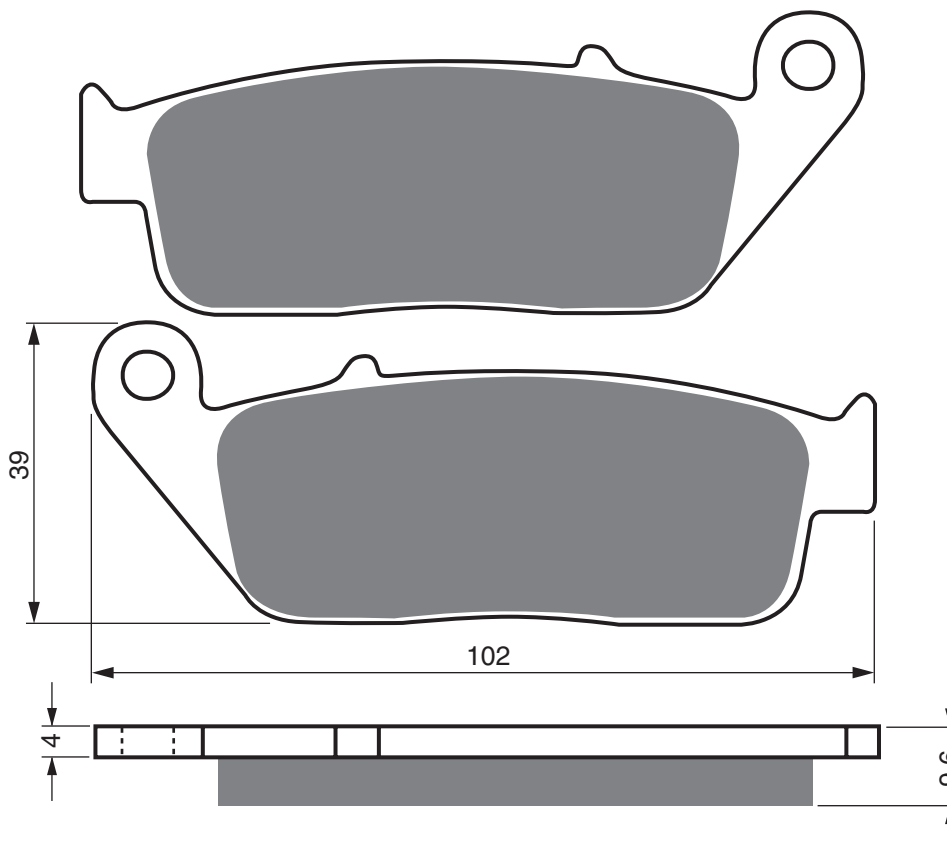

PART NUMBER

014

AD

S3

**S33
RACING**

BMW

C	600	Sport Highline	13-	R
C	600	Sport Scooter	12-	R
C	650	GT Highline	13-	R
C	650	GT Scooter	12-	R

DAELIM

R	125	Roadwin Fi	08-09	F/R
VJ	125	Roadwin	04-13	F
VL	125	Daystar	00-09	F
VS	125	Evolution	01-04	F
VT	125	Evolution	00-	F
VT	125	Magna	97-	F
	125	Rocket	99-	F

HONDA

RS	125	R	91-94	F
CB	250	N/T/W/X/Y/1 Two Fifty	92-05	F
CN	250	Fusion/FusionX/Fusion X Special	03	F
RS	250	R	91-92	2F
VTR	250		98-07	F
VTR	250		09-10	F
CBR	300	F	14-	F
CB	400	SS(CB 400 SS2-J/SS2-3J-NC41)	01	F
FJS	400	A9/D9	09	R
FJS	400	D6/D7/D8 Silverwing	06-08	R
FJS	400	S (NF01) Silverwing 400	01-05	R

SW-T	400	(FJS400A9/AB)	09-	R
SW-T	400	(FJS400D9)	09	R
VRF	400	T Roadstar	95-	F
CB	500	FAD (Twin)	13-	F
CB	500	R/T	94-96	F
CB	500	XD (Twin)	13-	F
CBF	500	4 (Non ABS Model)	04	2F
CBR	500	RD (Twin)	13-	F
FJS	600	Silverwing Scooter	01-09	R
FJS	600	SW-T (ABS)	11-	R
XL	600	V, Transalp (PD06/E512)	94-96	F
CB	650	F	14-	F
FMX	650	(S/6)	05-08	F
DN-01	680		08-09	R
NC	750	S w/DCT	14-	F
NC	750	X w/DCT	14-	F
VF	750	C, CD Magna (RC43/G412)	94-98	F
VFR	750	F (RC24/E159)	88-89	R
VFR	750	F (RC36/F372)	90-93	R
VFR	750	F (RC36/F372)	94-97	R
VT	750	C2 Shadow A.C.E.	97-02	F
VT	750	C2B	11-	2F
VT	750	C2B Shadow Black Spirit/Phanton	10-	2F
VT	750	C4 - C8 Shadow	04-09	F
VT	750	DC1/DC2 Black Widow	01-04	F

VT	750	RS	11-	2F
VT	750	S	10-12	2F
VT	750	Shadow spirit	07-09	F
VFR	950	F, Carat	92-	R
CBF	1000	F (FA) (2 piston front calipers /Non ABS)	11-	2F
CBF	1000	F6/F7	06-10	2F
CBF	1000	Limited Edition	09-	2F
CBR	1000	F (SC24/F143)	89-92	R
VFR	1000		89-	R
ST	1100	ABS-TCS (SC26/F440)	92-95	R
ST	1100	Pan European (SC26/F440)	90-01	R
VT	1100	C4 Shadow sabre	04-05	F
VT	1300	CX 10 Fury (Non ABS)	10-	2F
VT	1300	CX Fury (ABS)	10-	2F
VT	1300	CXA Chopper (9 spoke wheel/non ABS)	10-12	2F
VTX	1300	S3/S4/S5/S6/S7/S8	03-08	F
GL	1500	F6 C Valkyrie (SC34/H582)	96-03	R

INDIAN

	1800	Chief Classic	14-	R
	1800	Chief Vintage	14-	R
	1800	Chieftain	14-	R

KYMCO

	250	People S	06-08	R