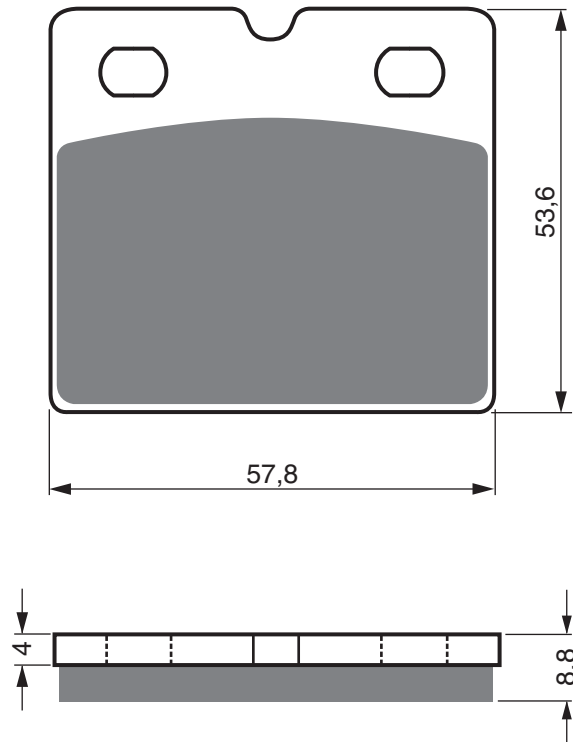

AD

S3

BENELLI

900 Sei	83-	2F

BMW

K75 750 RT (BMW75/D796)	89-92	2F
K75 750	90-	F
R80 800 GS Mystic (BMW247E/B791/2)	91-	2F
R80 800 GS Paris Dakar (BMW247E/B791/1)	88-	F
R80 800 R	93-	F
R80 800 RT (BMW247/A339)	85-	2F
K100 1000 LT ABS (BMW100/D100)	89-	2F
K100 1000 RS ABS (BMW100/D100)	88-89	2F
R100 1000 GS Mystic (BMW247E/G791/2)	91-	2F

R100 1000 RS (A339/2)	86-89	F
R100 1000 RS (A339/3)	88-92	F
R100 1000 RS (BMW247/A339/3)	92-01	2F
R100 1000 RT (BMW247/A339/1)	91-	2F
R 1100 RS (BMW247/A339/3)	93-01	R

MOTO-GUZZI

SP 1000 Le Mans II left	79-	R

QUADZILLA

RL 500 Buggie	08-09	2F/R

TRIUMPH

TSS 750 Electro Eight Valve	84-	F
750 Bonneville	84-	F

EQUIVALENTS OEM

34 11 2 310 494	34 11 2 311 175	34 11 2 331 175	34 11 2 314 546