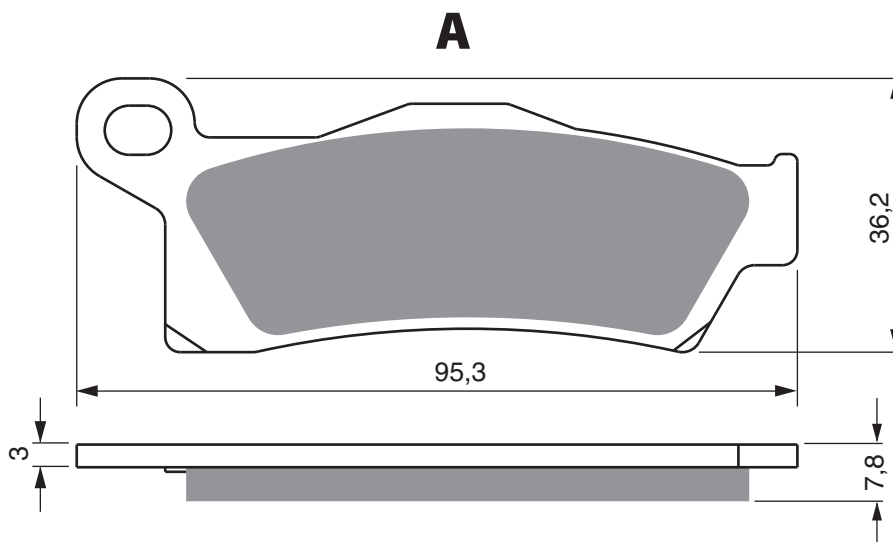

PART NUMBER

310

AD

K1

K5

S3

S33
RACING

BOMBARDIER

1000 XT Outlander (Right)	12-	F/R

CAN-AM

500 Outlander 4x4 (STD/DPS/XT) (Right)	13-	F/R

500 Outlander Max 4x4 (STD/DPX/XT) (Right)	13-	F/R

500 Renegade (STD) (Right)	12-	F/R

650 Outlander 4x4 (DPS/XT/STD) (Right)	13-	F/R

650 Outlander Max 4x4 (STD/DPS/AT) (Right)	13-	F/R

800 Outlander Max R 4x4 (DPS/XT/XT-P) (Right)	13-	F/R

800 Outlander R 4x4 (9STD/DPS/XT/XT-P) (Right)	13-	F/R

800 Outlander R STD (Right)	12-	F/R

800 Outlander R XT (Right)	12-	F/R

800 Renegade R STD (Right)	12-	F/R

800 Renegade R XXC (Right)	12-	F/R

1000 Outlander 4x4 (DPS/XT/XT-P1) (Right)	13-	F/R

1000 Outlander 4x4 (LTD) (Right)	13-	F/R

1000 Outlander 4x4 (XMR) (Right)	13-	F/R

1000 Outlander Max (4x4 DPS/XT/XT-P) (Right)	13-	F/R

1000 Outlander STD (Right)	12-	F/R

1000 Outlander XT (Right)	12-	F/R

1000 Renegade STD (Right)	12-	F/R

1000 Renegade XXC (Right)	12-	F/R

1000 XC Renegade (Right)	12-	F/R

EQUIVALENTS OEM

705 601 014