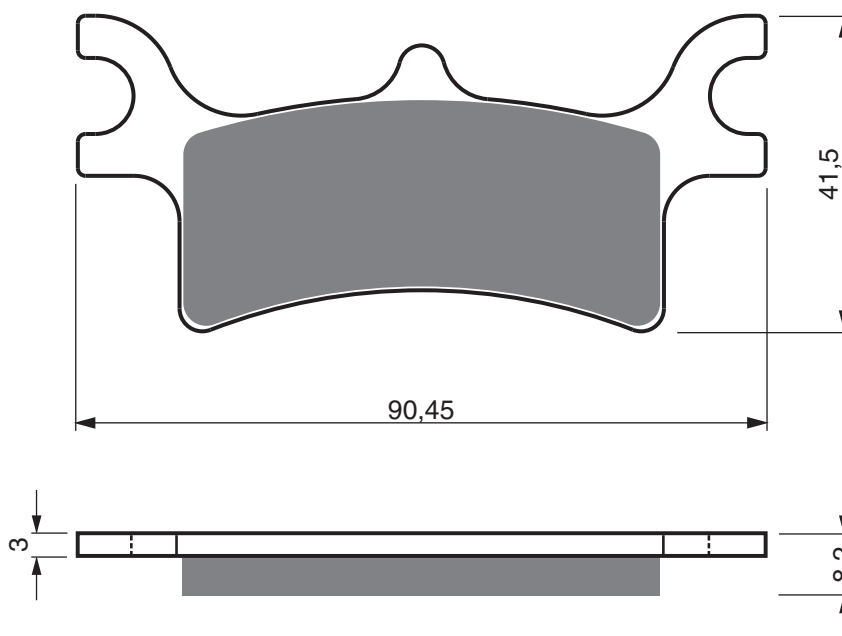

PART NUMBER

209

AD

S3

K1

K5

K5-LX

POLARIS

PPS	/PTV 4x4/Series 10	-	R
50	E Scrambler 2x4, 4x4	08 -	R
325	/500 Magnum	02 - 03	R
325	Xpedition	02 -	2R
330	Magnum (2X4/HDS)	03 - 04	R
330	Magnum (4X4/HDS)	03 - 04	R
330	Trail Blazer	08 - 09	R
330	Trail Blazer	10 - 12	R
330	Trail Boss	05 - 09	R
330	Trail Boss	10 - 12	R
400	Sportsman	03 - 04	R

450	Sportsman	06 -	R
ATV	500 Pro 4x4 TPS	02 -	R
X2	500 Sportsman EFI	07 - 09	R
500	Magnum (2x4 / 4x4 HDS)	02 -	R
500	Scrambler (2x4)	07 - 08	R
500	Scrambler (4x4)	10 - 12	R
500	Scrambler 4x4	05 - 09	R
500	Sportsman EFI/HO	07 - 08	R
500	Sportsman Forest	12	R
500	Sportsman HD	03 - 04	R
500	Sportsman HO	09 - 12	R
500	Sportsman Touring EFI	08 - 11	R

500	Sportsman X2	06 - 08	R
600	Sportsman (4x4)	03 - 04	R
MV	700 Sportsman	05 - 06	R
700	Sportsman (4x4)	02 - 04	R
700	Sportsman EFI	07	R
800	Sportsman „Big Boss“ / EFI 6x6/EFI	09 - 12	R
800	Sportsman EFI	05 - 07	R
800	Sportsman EFI Intl/HO	07 - 11	R

EQUIVALENTS OEM

2201871	2202414	1910683

Disc Brake Pads