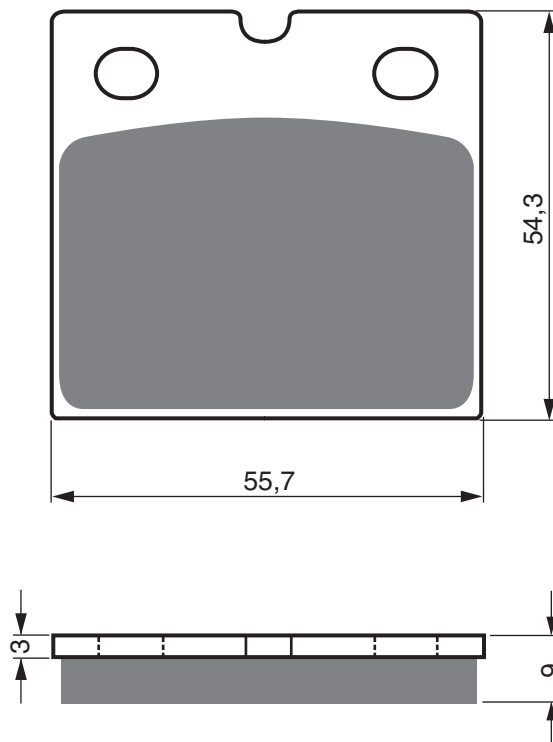

PART NUMBER

081

AD

S3

**S33
RACING**

GP5

GP6

GP7

APRILIA

AF-1	250 Replica	90-	R

BENELLI

	350 4T Turismo	-	R
	354	78-82	R
	500 4T	-76	R
	750 Sei	75-	2F
	900 Sei	84-	2F/R

BIMOTA

	all models	82-88	2F/R
SB3	1000 D (SB 3 D/C211)	83-	2F/R

BMW

R	100 RS	92-01	R
R65	650 GS (BMW247E/B791)	87-	F
R65	650 GS (BMW247E/B791/2)	91-	F
R65	650 LS (BMW248/A682/1)	82-	2F
R65/1	650 (BMW247/A339)	86-89	R
K75	750 C (BMW75/D796)	85-	2F
K75	750 RT (BMW75/D796)	89-92	R
K75	750 S (BMW75/D796)	91-	2F/R
K75	750 S, C (BMW75/D796)	85-92	2F/R
K75	750	90-	R
R80	800 G/S P.-D. (BMW247E/A791/0)	86-	F
R80	800 GS (BMW247E/A791)	81-	F
R80	800 R (BMW247E/B791/2)	91-	R

R80	800 RT (BMW247/A339/0)	83-	2F
R80	800	85-	F
R80	800	91-	F
K1	1000 (BMW100/D100)	89-93	R
K1	1000 (BMW100/D100/2)	92-	R
K100	1000 LT	87-92	2F/R
K100	1000 LT (BMW100/D100/1)	92-	R
K100	1000 LT ABS (BMW100/D100)	89-	R
K100	1000 RS (BMW100/D100)	90-	R
K100	1000 RS (BMW100/D100/0)	83-89	2F/R
K100	1000 RS 16V	90-92	R
K100	1000 RS ABS (BMW100/D100)	88-89	R
K100	1000 RT (BMW100/D100)	83-89	2F/R
K100	1000	83-89	2F/R
R100	1000 CS (BMW247/A339/0)	81-	2F/R
R100	1000 R (BMW247E/B791/2)	91-95	R
R100	1000 RS (A339/2)	86-89	R
R100	1000 RS (A339/3)	88-92	R
R100	1000 RS (BMW247/A339/0)	78-80	R
R100	1000 RS (BMW247/A339/0)	81-84	2F/R
R100	1000 RS (BMW247/A339/3)	92-01	R
R100	1000 RS (BMW100/A103/0)	76-77	R
R100	1000 RT (BMW247/A339/0)	81-	2F/R
R100	1000 RT (BMW247/A339/1)	91-	R
R100	1000 S (BMW247/A339/0)	78-80	F/R

R100	1000 T (BMW247/A339)	79-	R
K	1100 LT/SE (BMW100/D100/2)	92-	R
K	1100 RS (BMW100/D100/2)	93-96	R
R	1100 RS (BMW247/A339/3)	93-01	R
K	1200 GT	03-06	R
K	1200 RS	01-04	R
K	1200 RS (BMW589/H646)	96-00	R

DUCATI

	250 Desmo	-77	F
	350 Desmo	-77	F
	350 F3	-	2F/R
	500 Pantah	85-	2F
	500 Sport	77-	2F/R
	600 Pantah TL, SL	-	2F/R
	600 SL, TL Pantah	76-	2F
	650 Pantah	84-	2F/R
	750 F1	86-	2F/R
	750 GT	74-76	2F
	750 Paso	87-90	2F
	750 Sport	88-90	2F/R
	750 SS	74-90	2F/R
	750 SS	91-	R
	851 Strada	91-	R
	860 GT	75-77	F/R
	888 Roche Replica	91-	R