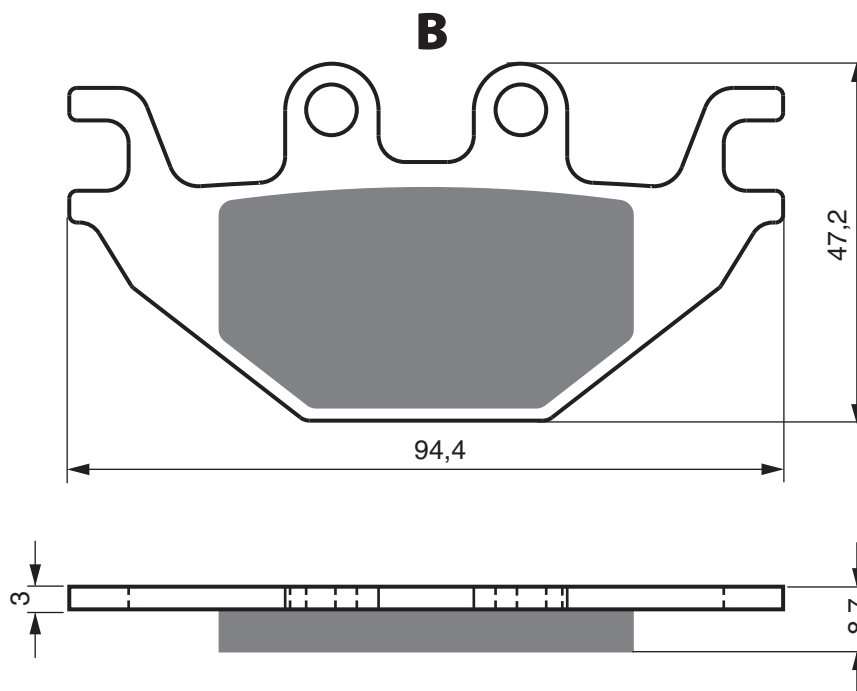

PART NUMBER

230

AD

S3

K1

K5

ADLY

220	Crossroad Sential Quad	-	2F
280	Canyon Quad	08-09	2F
280	Hurricane Quad	08-09	2F
RS	300 Quad	07-08	2F
XS	300 Quad	07-08	2F
	300 Canyon Quad	08-09	2F

300	Cross X Over	07-	2F
300	Cross X Road	07-	2F
300	Crossroad Sential Quad	08-09	2F
300	Hurricane Quad	08-09	2F
300	Interceptor	06-07	2F
300	S	07-	2F
300	U	07-	2F

300	Utility	05-07	F
320	Hurricane Quad	08-09	2F
320	S Quad	08-	2F
500	S Quad	08-	2F