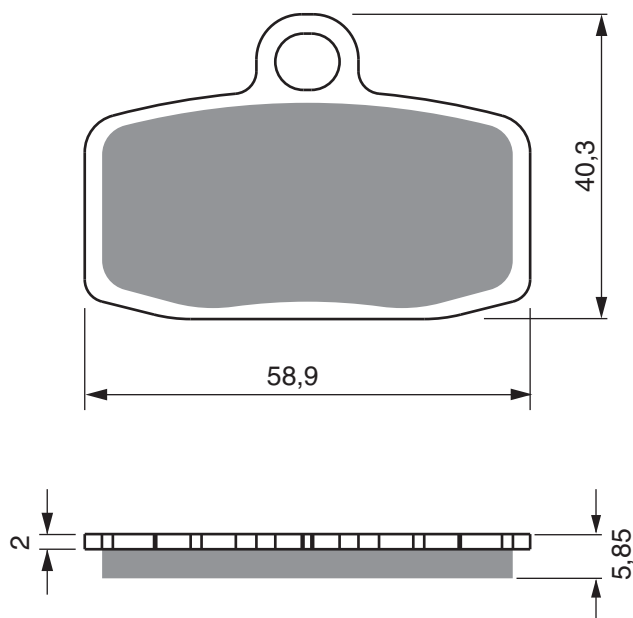

PART NUMBER

308

AD

K5

S3

S33
RACING

GAS GAS

TXT	E		12-	F
TXT	125	PRO Racing (For models with Formula front caliper)	12-	F
TXT	250	PRO (For models with Formula front caliper)	12-	F
TXT	280	PRO (For models with Formula front caliper)	12-	F
TXT	280	PRO Racing (For models with Formula front caliper)	12-	F
TXT	300	PRO (For models with Formula front caliper)	12-	F
TXT	300	PRO Racing (For models with Formula front caliper)	12-	F

JOTAGAS

JTG	JT		12-	F

SHERCO

ST	80	2T (Formula caliper)	13-	F
ST	125	2T (Formula caliper)	13-	F
ST	250	2T (Formula caliper)	13-	F
ST	290	2T (Formula caliper)	13-	F
ST	305	2T (Formula caliper)	13-	F