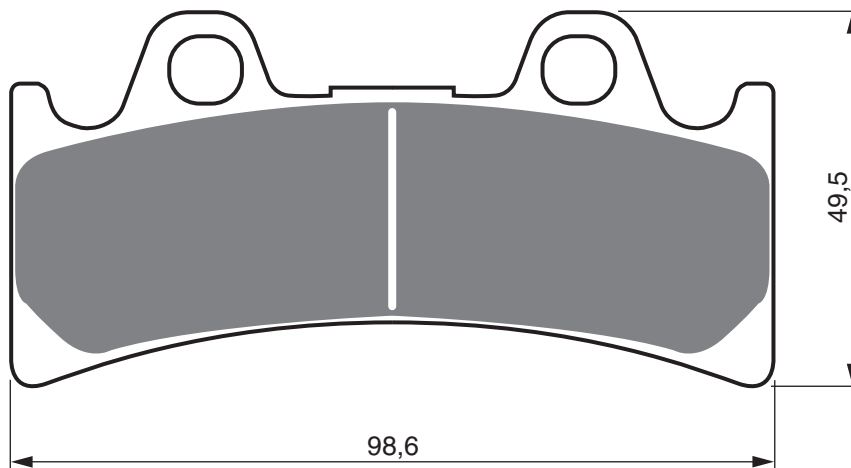

PART NUMBER

**054**

AD

S3

**ALCON**

6 Piston Caliper (Large Pin) - F

**PERFORMANCE MACHINES**

112x6RSB - F