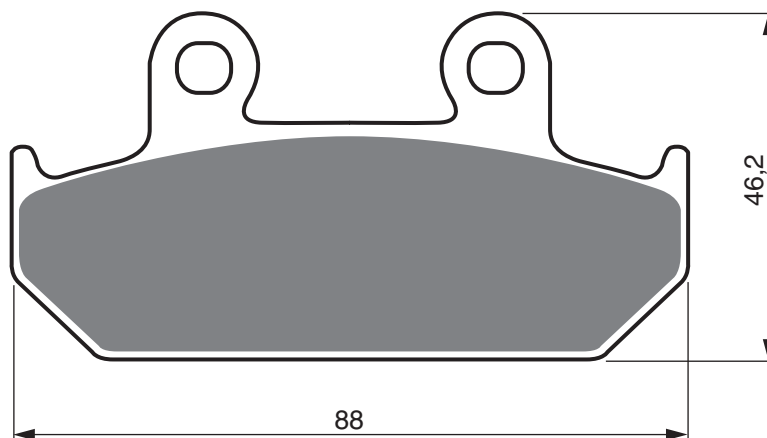

PART NUMBER

051

AD

S3

HONDA

CB	250	88-	F
CD	250 UJ	88-	F
	400 Steed	88-	F
NTV	600 C	88-	F
	600 Steed	88-91	F
NX	650 Dominator (RD02/E851)	93-96	F
VFR	700 F, F2	86-87	2F
CBR	750 Hurricane	87-	2F
VFR	750 F (RC24/E159)	86-87	2F
CBR	1000 F (SC21/E513)	87-88	2F
GL	1500 Goldwing	88-00	2F

EQUIVALENTS OEM

45105 ML7 006	45105 ML7 007	45105 MM5 007	45105 MM5 008	45105 NF4 000	451A0 ML7 670	45105 MM5 017
06455 MM5 P00