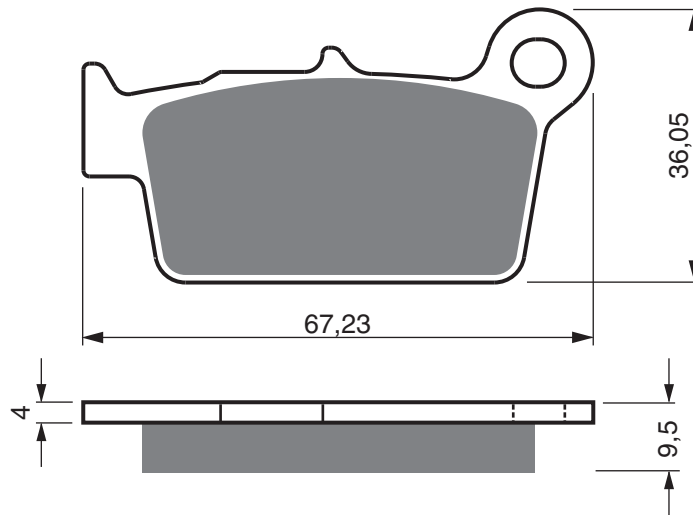

AD

K1

K5

S3

K5-LX

**S33
RACING**

APRILIA

RXV	450	Enduro	06-	R
SXV	450	Supermotard	06-08	R
SXV	450	Van den Bosch Rep.	08-	R
SXV	450		07-	R
SXV	459		07-	R
SXV	549		07-	R
RXV	550	Enduro	06-	R
SXV	550	Supermotard	06-08	R
SXV	550	Van den Bosch Rep.	08-	R

BETA

RR	50	Enduro	04-	R
RR	50	Enduro Factory	12-	R
RR	50	Motard	09-12	R
RR	50	Motard Skull	11	R
RR	50	Motard Standard (Cast wheel 5 spoke)	13-	R
RR	50	Motard Track Cast Wheels	08-	R
RR	50	Standard	09-	R
	50	Motard (Spoke wheel)	12-	R
	50	Motard Standard	09-12	R
ALP	125	4-stroke	06-	R
M4	125		06-	R
RE	125	(4T)	08-10	R
RE	125	4T Enduro	10-12	R
RR	125	(All models)	06-	R

RR	125	4T Enduro	08-	R
RR	125	4T Enduro (LC)	11	R
RR	125	4T Motard	08-	R
RR	125	Motard 4T (LC) (Cast wheels)	11-12	R
	125	Urban	08-	R
	125	Urban Special	09-	R
ALP	200	4-stroke	06-	R
	200	Urban	08-	R
	200	Urban Special	09-	R
RR	250	Enduro	05-07	R
RR	250	Enduro (2T)	13-	R
RR	300	Enduro (2T)	13-	R
ALP	350	4	06-	R
M4	350	Motard	06-	R
RR	350	Enduro	12	R
RR	350	Enduro	13-	R
RR	400	Enduro	05-12	R
RR	400		13-	R
RR	450	Cross Country	12	R
RR	450	Enduro	05-12	R
RR	450	Enduro	13-	R
RR	498	Enduro	12	R
RR	498	Enduro	13-	R
RR	520	Enduro	05-11	R
RR	525	Enduro	05-11	R

BIMOTA

BBX	300	Enduro	12-	R

CCM

CMX	450	(MX)	08-09	R

FANTIC

	50	Caballero Regularita Competizione	06-09	R
	50	Caballero Regularita Competizione Mini	08-09	R
	50	Caballero Supersei Competizione	07-08	R
	125	Caballero Regularita Competizione	07-09	R

GAS GAS

EC	125		10-	R
EC	200		10-	R
EC	250		10-11	R
EC	250		12-	R
EC	300	F(4T)	13-	R
EC	300		10-	R
EC	450	F(4T)	10-	R