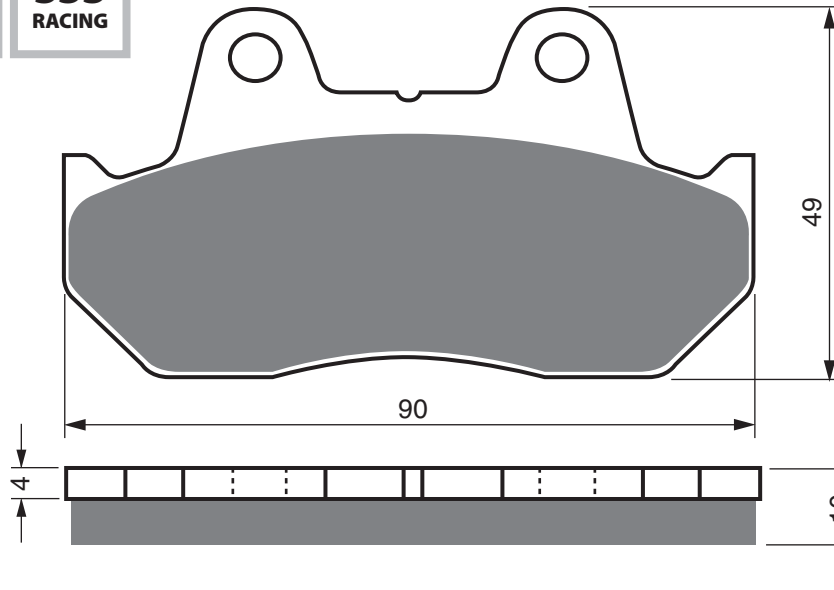

PART NUMBER

050

AD **S3** **S33 RACING**

HONDA

CB	125	TDC	83-	F
CBX	250	RSE	84-	F
CN	250	Helix	86-87	F
GB	250	Clubman	88-	F
NS	250	R	85-	R
NSR	250	R	87-89	R
CB	400	Four (CB400F/9465)	81-	F
CB	400	Hawk	81-	F/R
CB	400	N (CB400T/A400)	82-	2F
CB	400	Twin (CB400T/A400)	82-	F
CB	400		81-	F/R
CBR	400	F, Fil	95-	2F/R
CBR	400	R	87-	R
CM	400	T (NC01/B645)	82-	F
GB	400	T.T.	88-	F
NS	400	R (NC19/E838)	85-90	R
NV	400	Custom	88-	R
	400	Xelvis	-	F/R
CB	450	T	82-	F
CM	450	A, C	82-	F
CMX	450	Rebel	86-	F
CX	500	C (PC01/B647)	81-	2F
CX	500	Silver W, Turbo	83-	2F/R
CX	500	Turbo (PC03/C470)	82-	2F
FT	500	(PC07/C612)	82-	2F/R
GB	500	T.T.	88-	F
GL	500	D (PC02/C469)	81-	2F
GL	500	T.T.	82-	R
NS	500	R	85-	F/R
VF	500	F, Fil (PC12/D448)	84-86	2F/R
VT	500	C Shadow (PC08/C938)	83-86	F
XBR	500	S (PC15/D861/0)	85-	F
CB	550	SC	83-	F

CBR	600	(PC23/E978)	89-90	R
CBR	600	F Hurricane (PC19/E515)	87-88	R
CBX	600	E	85-	2F
XL	600	LM, RM (PD04/D890/0)	85-	F
XL	600	V, Transalp (PD06/E512)	87-90	F
CB	650	SC Nighthawk (RC08/C471)	83-85	2F
CB	650		85-	2F
CBX	650	ED, SC, SCD (RC13/C917)	83-	2F
CX	650	C (RC11/C939)	83-	2F
CX	650	E (RC12/C851)	83-	R
CX	650	Turbo (RC16/C918)	83-	2F/R
GL	650	D (RC10/C797)	83-	2F
CB	700	SC	84-86	2F
VF	700	C Magna	84-	2F
VF	700	C Magna	87-	F
VF	700	F Interceptor	84-85	R
VF	700	S	84-85	2F
VFR	700	F, F2	86-87	R
VT	700	C, Shadow	87-	F
CB	750	C (RC06/C122)	82-	2F
CB	750	C, F, Fil, K	85-	2F
CB	750	F (RC04/B770)	81-82	2F/R
CB	750	K	81-	2F/R
CB	750	KZ (RC01/A968)	82-	F
CBR	750	Hurricane	87-	R
CBX	750	F (RC17/D370)	84-	2F/R
NV	750	CG Shadow	86-	F
VF	750	C (RC09/C667)	82-	2F
VF	750	C, Magna	88-93	F
VF	750	F (RC15/C949)	83-	2F/R
VF	750	S	85-	2F
VF	750	Sport (RC07/C666)	82-83	2F
VFR	750	F (RC24/E159)	86-87	R
VP	750	CH, Custom	87-	F

VT	750	C, Shadow (RC29/E514)	86-	F
XLV	750	R (RD01/D141)	83-85	F
VT	800	C	88-	F
CB	900	C	82-	2F/R
CB	900	F, F2 (SC09/C593)	81-82	R
CB	1000	C	83-	2F/R
CBR	1000	F (SC21/E513)	87-88	R
CBX	1000	(SC06/C241)	81-	R
VF	1000	F, Fil (SC15/D413)	84-	2F/R
VF	1000	F2 (SC19)	-	2F/R
VF	1000	Fil Bol d Or	85-	2F/R
VF	1000	R (SC16/D446)	84-	2F
VF	1000	R (SC16/E837)	86-	2F/R
VT	1000	C	88-	F
CB	1100	F (SC11/C798)	83-	2F/R
CB	1100	R (SC05/C132)	81-83	2F/R
CB	1100	RC (SC08)	82-	2F/R
CB	1100	RD	83-	2F/R
GL	1100	-1, DLX Goldwing	81-	2F/R
GL	1100	Goldwing (SC02/B648)	82-	2F/R
VF	1100	C (SC12/C948)	83-86	R
VF	1100	S	84-85	R
VT	1100	C Shadow (SC23/E778)	87-93	F
GL	1200	DX Goldwing (SC14/D342)	86-	2F/R
GL	1200	Goldwing (SC14/D342)	84-	2F/R
GL	1500	A, SEI Goldwing	94-	R
GL	1500	Goldwing	88-00	R
GL	1500	Goldwing, Goldwing SE (SC22/E931)	88-89	R
SYM				
	110	Bullet	93-	F
	125	Aero Wolf	-	F

EQUIVALENTS OEM

06435 MT8 405	06455 MA3 405	451A0 MM9 670	431A0 MC7 024	431A0 MC7 305	451A0 MM9 670	43105 KE7 702
43105 MA3 004	43105 MA3 007	43105 MC7 004/007/024	43105 MC7 014	43105 MJ6 004	43105 MJ6 007	43105 MJ6 014
45105 MA6 671	45105 MB0 007	45105 MBO 008	45105 MB1 701	45105 MB1 702	45105 MC4 004	45105 MF2 670
45105 MJ1 672	45105 MK4 004	45105 MK6 671	45105 MK7 671	45105 MK7 672		

Disc Brake Pads