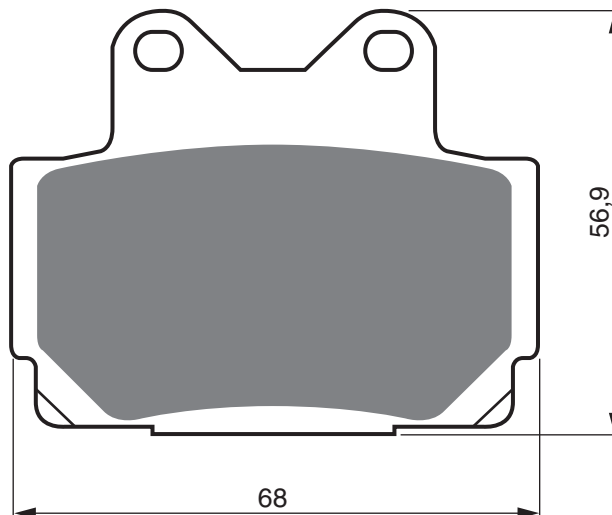

PART NUMBER

067

AD

S3

**S33
RACING**

YAMAHA

FZR	50	90-	R
TZR	80	-91	F
RD	125 LC (10W/C616)	85-	F
TZR	125 R	94	R
TZR	125	87-88	F
TZR	125	89-92	R
SDR	200	88-	F/R
FZR	250 R	89-99	R
FZR	250	87-88	R
FZX	250 Zeal	91-92	R
R1-Z	250	90-	R
RZ	250 RR	88-	2F/R
RZR	250	90-	2F/R
SRX	250 T,TC	87-	F
SRX	250	84-	F

TDR	250	88-92	R
TZR	250 (2MA/E508)	87-88	R
TZR	250 (2MA/E508)	89-92	R
RD	350 LC (31K/D035)	85-	2F/R
RD	350 LC, F (1WW, 1WX/E140/141)	85-90	2F/R
RD	350 R	91-	2F/R
RZ	350 F	86-88	2F/R
FZ	400 N	87-	R
FZ	400 R	85-	2F/R
FZR	400 A	90-	R
FZR	400 R	91-	R
FZR	400	87-	R
FZR	400	88-90	R
SRX	400	85-86	R
SRX	400	87-	R

XJ	400 Diversion	91-	R
RD	500 LC (1GE/D769)	85-	R
RD	500 LC (47X/D467)	84-	R
RZ	500	84-86	R
FZ	600 S, SC	86-	R
FZS	600 Fazer (RJ02/H988)	98-	R
FZS	600 S Fazer	01-03	R
SRX	600 (1XM/1XL/E120/E125)	86-87	2F/R
SRX	600 (1XM/1XL/E120/E125)	88-89	R
SRX	600 (1XM/1XL/E120/E125)	90-	R
XJ	600 Diversion (4BRA,4BRB/F944/945)	91-97	R
XJ	600 Diversion (RJ01/H810)	98-03	R
FZ	750 Genesis (2KK/E486)	86-	R

EQUIVALENTS OEM

1KT W0046 50	1KT W0046 51	1KT W0046 52	3TJ W0046 00	51L W0046 00	51L W0046 01	51L W0046 02
4AP W0046 00						

Disc Brake Pads