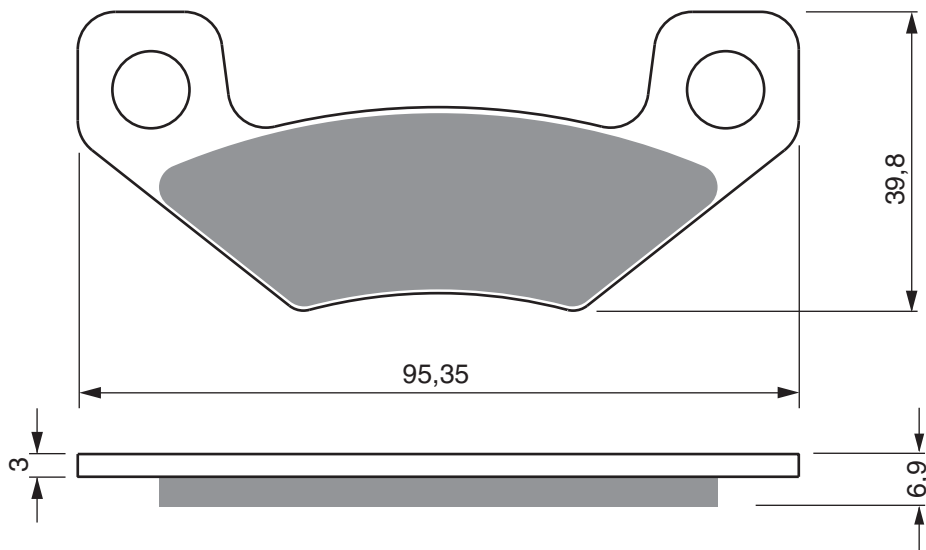

PART NUMBER

315

AD

K1

K5

S3

**S33
RACING**

CAN-AM

DS	450 (2x4/Efi)	08-12	R
DS	450 X (2x4/Efi)	08-09	R
DS	450 XXC/XXM	10-12	R

JOHN DEERE

HPX	4x4 (Diesel) (SNO40000)	10	2F/R
HPX	4x4 Gator (Diesel)	10	F/R
HPX	4x4 Gator (Petrol)	10-11	2F/R
HPX	4x4 Gator (Petrol) (Parking Brake)	10-11	R
HPX	4x4/4x4 Trail Gator (Petrol)	10-11	2F/R
	Gator HPX (all models)	04-05	F/R

EQUIVALENTS OEM

VGA 12182	VGA 12183	705600485	Z150-9261	705600 711

Disc Brake Pads