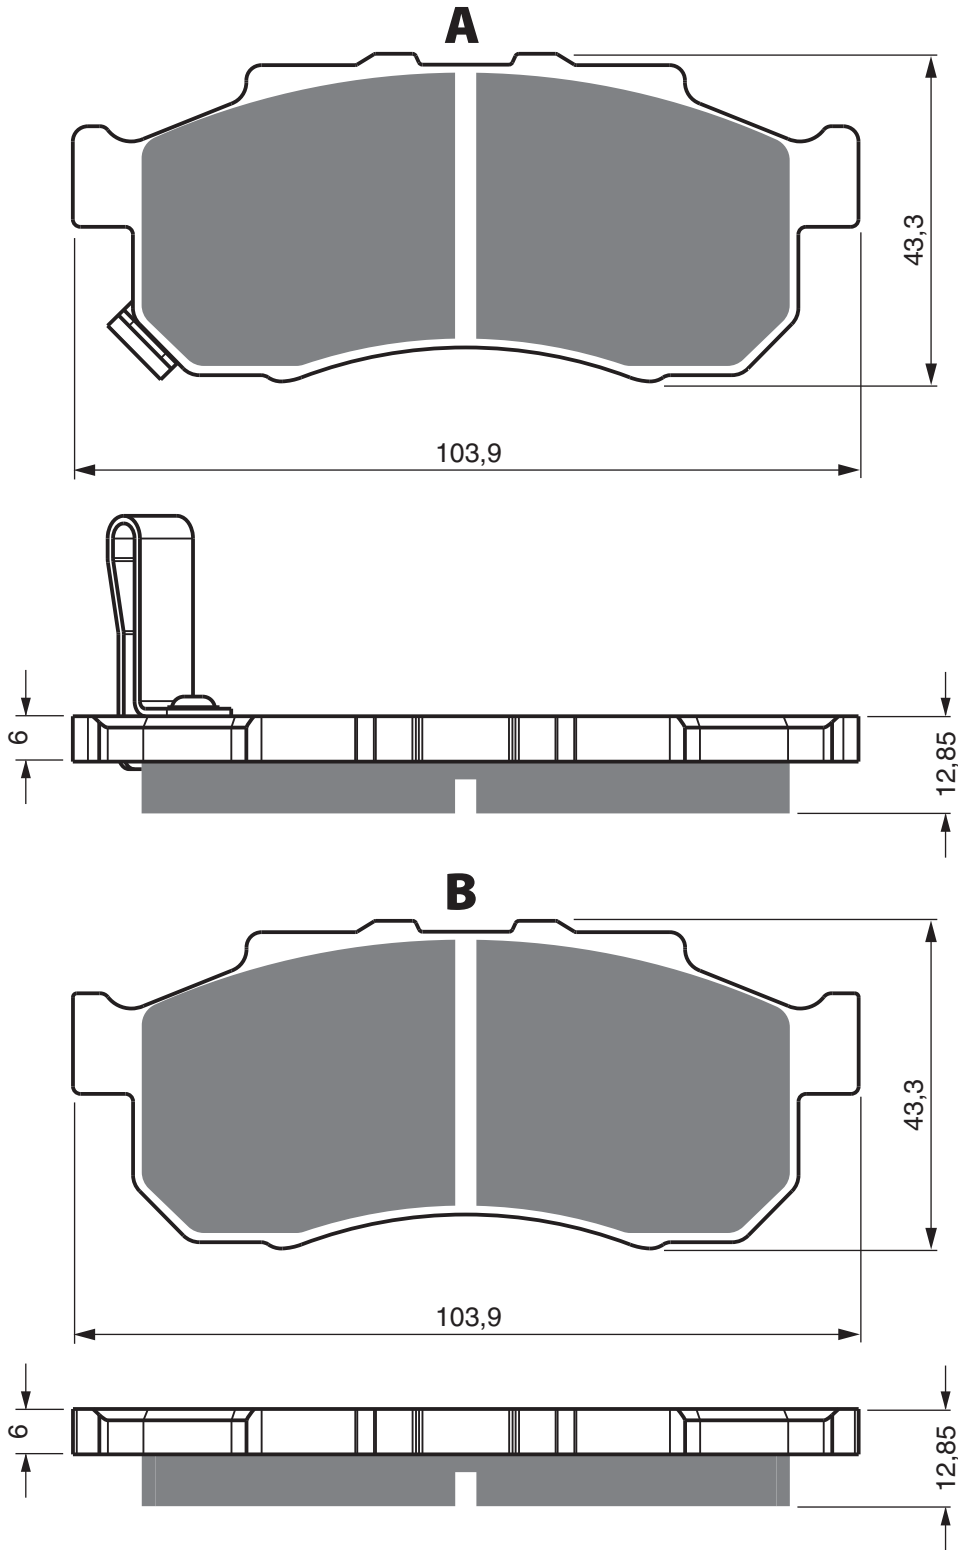

PART NUMBER

338

- AD
- S3
- S33
- K5
- K1

HONDA

MUV 700 -9 Big Red Side x Side 09 F(Right)

EQUIVALENTS OEM

06452 HL1 A01

Disc Brake Pads