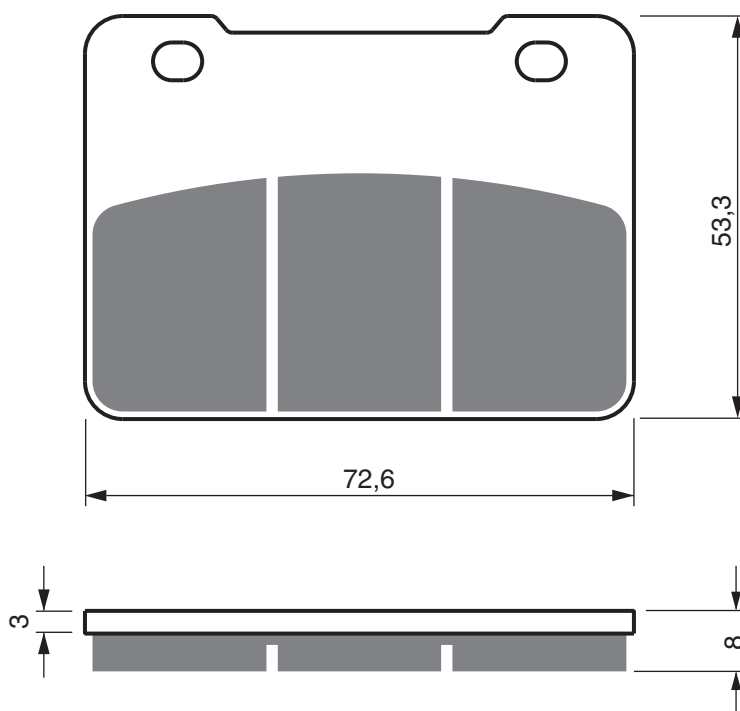

PART NUMBER

331

AD

S3

S33

KYMCO

400	iX-Citing	12	F

SYM

400	i Max Sym (Inc ABS)	11 - 13	2F

600	i Max Sym (ABS)	14	F

EQUIVALENTS OEM

45130 L4A300

45135 L4A300

Disc Brake Pads