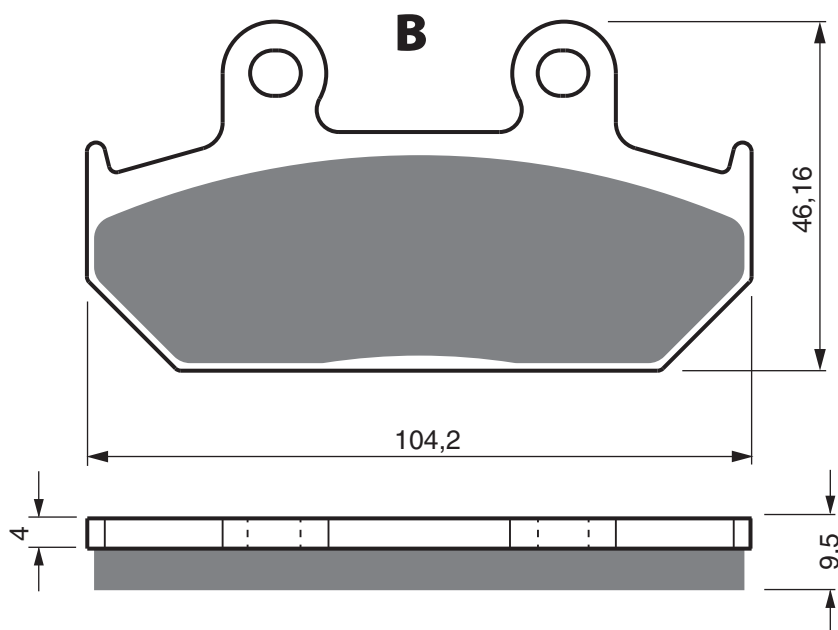

PART NUMBER

345

AD

S3

S33

K5

YAMAHA

YXM	700	Viking Fi 4x4 (left)	14-	F
YXM	700	Viking Fi 4x4 EPS (left)	14-	F

CAN AM

Commander Max 1000 DPS/XT	14-	F (left)
Maverick Max 1000 STD/XRS/ DPS	14-	F (left)

EQUIVALENTS OEM

1XD25805

00705601149