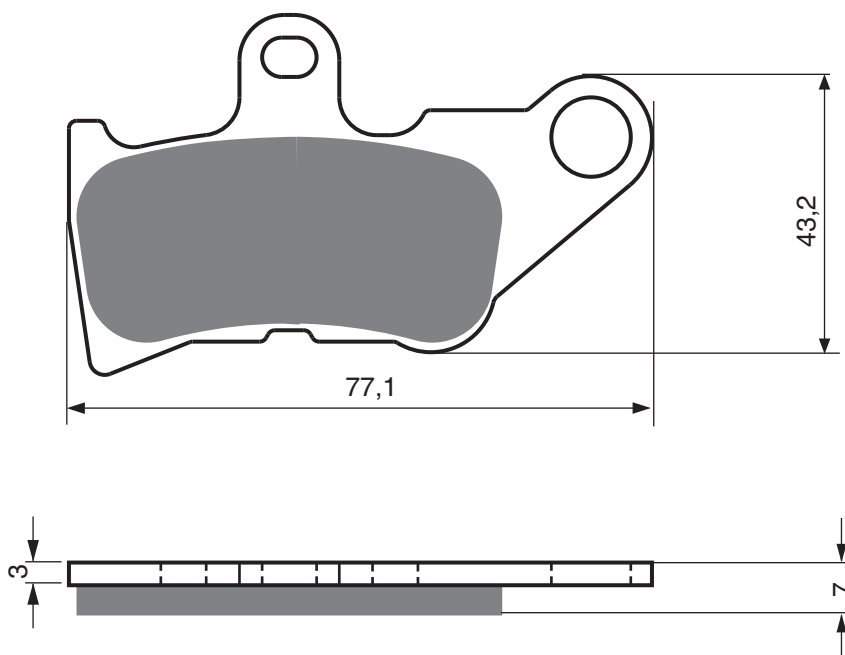

PART NUMBER

224

AD

S3

YAMAHA

CV	50	Jog	01-02	F
CV	50	Jog-Cool Style	00-02	F
ZR	50	Jog	01-02	F
MIO	113	Sporty	05-07	F
MIO	113		05-07	F
Z	113	Nuovo	06-07	F

EQUIVALENTS OEM

5KN W0045 00