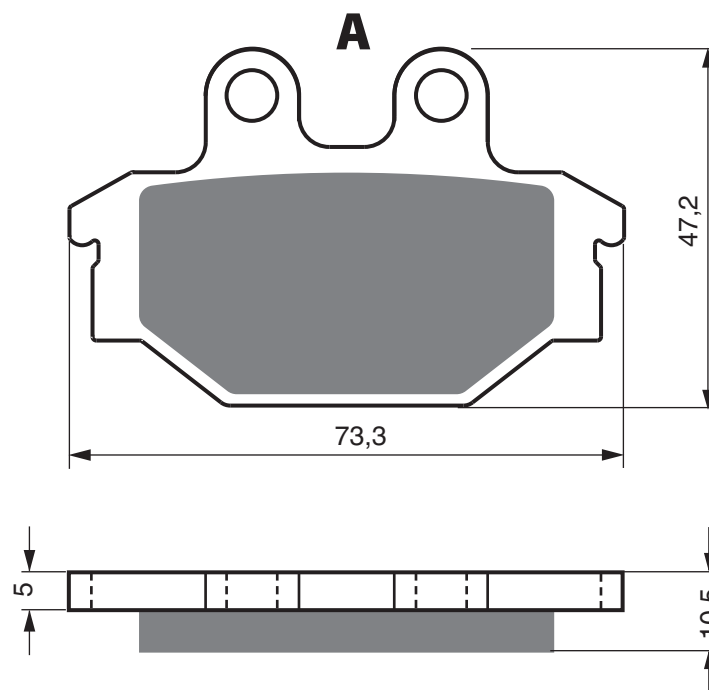

PART NUMBER

230

AD

S3

K1

K5

ADLY

220	Crossroad Sential Quad	-	2F
280	Canyon Quad	08-09	2F
280	Hurricane Quad	08-09	2F
RS	300 Quad	07-08	2F
XS	300 Quad	07-08	2F
	300 Canyon Quad	08-09	2F

300	Cross X Over	07-	2F
300	Cross X Road	07-	2F
300	Crossroad Sential Quad	08-09	2F
300	Hurricane Quad	08-09	2F
300	Interceptor	06-07	2F
300	S	07-	2F
300	U	07-	2F

300	Utility	05-07	F
320	Hurricane Quad	08-09	2F
320	S Quad	08-	2F
500	S Quad	08-	2F