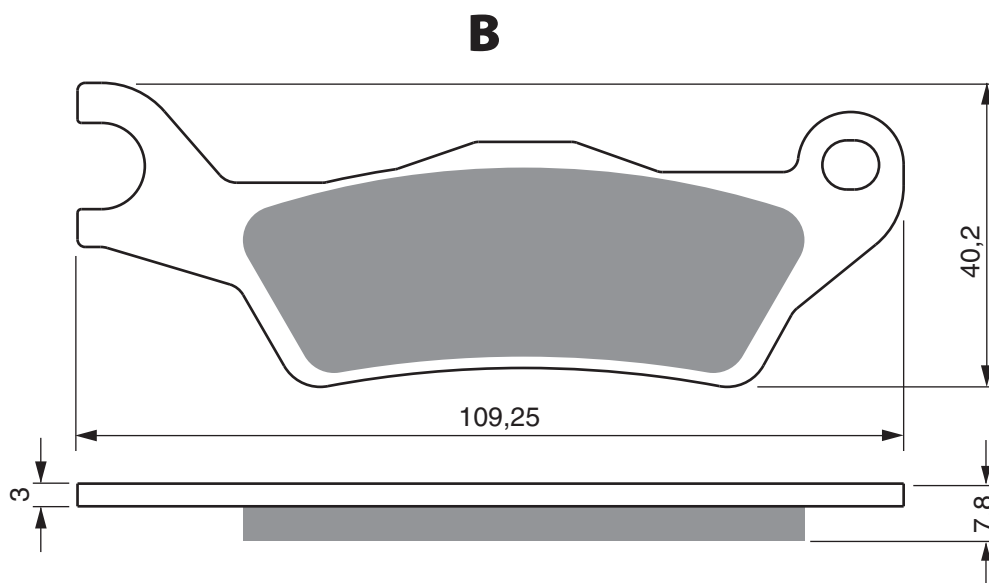

PART NUMBER

310

AD

K1

K5

S3

S33
RACING

BOMBARDIER

1000 XT Outlander (Right)	12-	F/R

CAN-AM

500 Outlander 4x4 (STD/DPS/XT) (Right)	13-	F/R

500 Outlander Max 4x4 (STD/DPX/XT) (Right)	13-	F/R

500 Renegade (STD) (Right)	12-	F/R

650 Outlander 4x4 (DPS/XT/STD) (Right)	13-	F/R

650 Outlander Max 4x4 (STD/DPS/AT) (Right)	13-	F/R

800 Outlander Max R 4x4 (DPS/XT/XT-P) (Right)	13-	F/R

800 Outlander R 4x4 (9STD/DPS/XT/XT-P) (Right)	13-	F/R

800 Outlander R STD (Right)	12-	F/R

800 Outlander R XT (Right)	12-	F/R

800 Renegade R STD (Right)	12-	F/R

800 Renegade R XXC (Right)	12-	F/R

1000 Outlander 4x4 (DPS/XT/XT-P1) (Right)	13-	F/R

1000 Outlander 4x4 (LTD) (Right)	13-	F/R

1000 Outlander 4x4 (XMR) (Right)	13-	F/R

1000 Outlander Max (4x4 DPS/XT/XT-P) (Right)	13-	F/R

1000 Outlander STD (Right)	12-	F/R

1000 Outlander XT (Right)	12-	F/R

1000 Renegade STD (Right)	12-	F/R

1000 Renegade XXC (Right)	12-	F/R

1000 XC Renegade (Right)	12-	F/R

EQUIVALENTS OEM

705 601 014