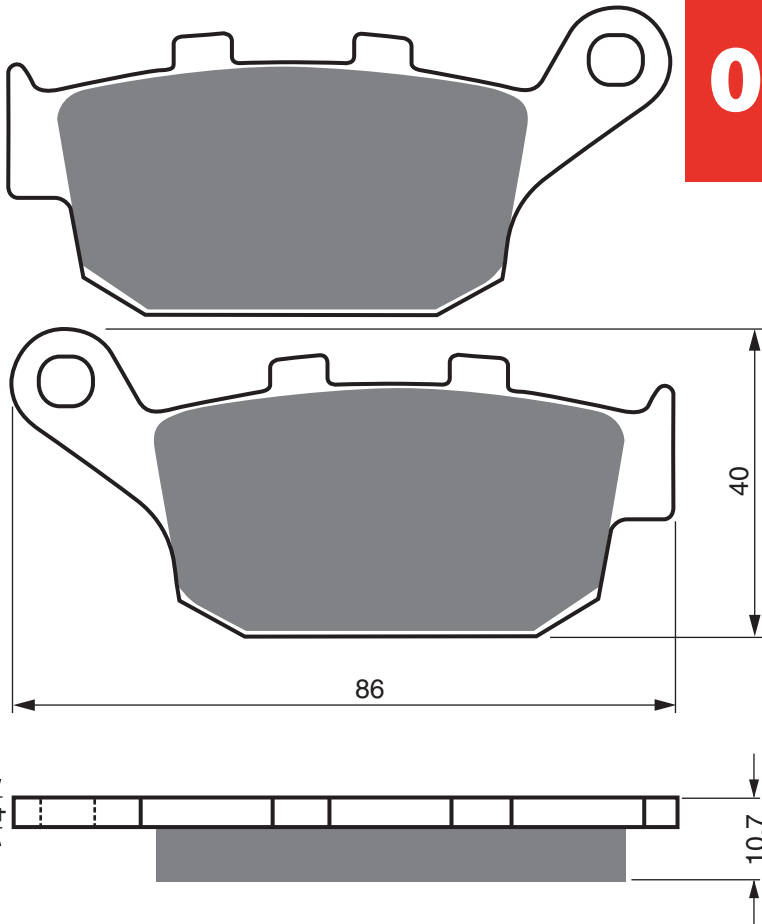

PART NUMBER

020

AD

S3

**S33
RACING**

BUELL

XBRX	Ulysses	06-07	R
	500 Blast	01-10	R
XB9R	984	02-07	R
XB9S	984	03-07	R
XB9SX	984 CityX	05-09	R
XB9SX	984 Lightning	08-10	R
M2	1200 Cyclone	98-02	R
S1	1200 Lightning	98-02	R
S1	1200 White Lightning	98-02	R
S3	1200 Thunderbolt	98-02	R
S3T	1200 Thunderbolt	98-02	R
X1	1200 Lightning	98-02	R
XB12	1200 SCG	06-07	R
XB12 SCG	1200 Lightning	06-08	R
XB12R	1200 Firebolt	04-08	R
XB12R	1200 Firebolt	09-10	R
XB12S	1200 Lightning	04-08	R
XB12SCG	1200 Lightning	09-10	R
XB12SS	1200 Lightning Long	06-08	R
XB12SS	1200 Lightning Long	09-10	R
XB12SS	1200	06-07	R
XB12STT	1200 Lightning	08	R
XB12STT	1200 Super TT	07-10	R
XB12X	1200 Ulysses	06-10	R
XT12XT	1200 Ulysses	08-10	R

HONDA

FES	125 Pantheon	03-07	R
FES	150 Pantheon	99-06	R
CB	250 FT/FV/FX/FY/F1 Hornet	96-01	R
CBR	250 Hurricane	87-	R
CBR	250 RJ	88-	R
FES	250 Foresight	00-05	R
NSR	250 R, SP	90-92	R
NSR	250 RJ	88-89	R
RS	250 R	91-92	R
VT	250 Spada	89-	R
VTR	250	98-07	R
VTR	250	09-10	R
CB	400 Super Four	92-	R
CB-1	400 (CB 400 F) (NC27/-)	89-90	R
CBR	400 RR	88-	R
NT	400 Bros II (NC 25)	88	R
VFR	400 R (NC30/-)	91-92	R
VRF	400 T Roadstar	95-	R
CB	600 F7/F8 Hornet	07-08	R
CBR	600 F4i „Sport“	03-07	R
NTV	600 Bros I	88-97	R
NTV	600 Révééré	88-	R
XL	600 V, Transalp	97-99	R

XL	600 V, Transalp (PD06/E512)	91-96	R
FMX	650 (5/6)	05-08	R
NT	650 Hawk GT	88-91	R
NT	650 J/K/L Bros	88-97	R
NT	650 V Deauville	98-01	R
NTV	650 (RC33/E888/1)	94-	R
NTV	650 Révééré (RC33/E888)	88-93	R
NX	650 Dominator (RD02/E851)	93-96	R
NX	650 Dominator J-K (RD02/E851)	88-92	R
XL	650 VY/V1 Transalp	00-07	R
XRV	650 Africa Twin (RD03/E867)	88-	R
VFR	700 F Interceptor	88-89	R
XL	700 V8/V9/VA Transalp (2 Piston Front Caliper/ ABS on Rear Disc)	08-11	R
XRV	750 Africa Twin (RD04/F371)	90-92	R
XRV	750 Africa Twin (RD07/G317)	93-	R
Z	800 (Z 800 ADS - Non ABS)	13-	R
Z	800 (Z 800 BDS - ABS Model)	13-	R
Z	800 E (Z 800 CDS - Non ABS)	13-	R
Z	800 E (Z 800 DDS - ABS Model)	13-	R

KREIDLER

	125 Street DD	12-	R

MOTO-GUZZI

	1000 Quota	92-	R

PEUGEOT

SV	250	01-02	R

SINNIS

QM	125 Stealth 125-2D	08-10	R

SUZUKI

XF	650 Freewind (AC/H674)	97-02	R

TRIUMPH

TT	600	00-03	R
	600 Daytona	02-04	R
	600 Speed Four	03-05	R
R	675 Street Triple	09-12	R
	675 Daytona	06-08	R
	675 Daytona (Rad. cal.)	09-12	R
	675 Daytona R (Brembo calipers)	11-12	R
	675 Daytona SE	12	R
	675 Street Triple (Naked)	07-12	R
	800 Tiger	11-	R
	800 Tiger XC	11-	R
	800 Tiger XC ABS	12-	R
	955 Daytona	01-04	R

YAMAHA

YZF	600 RRR (R6)	03-04	R

EQUIVALENTS OEM

06435 KFG J21	06435 KFK 016	06435 KT7 405	06435 KV3 405	42385 98Y	43105 KT7 761A	43105 KT7 762A
43106 KT7 761B	43105 KV3 831	43105 MN8 006	43106 KV3 831	43106 MN8 006	43105 MY1 405	43106 KT7 762B
69100 04830	T2020602	06435 KFG J21	754804	H0301 T	06435 MY9 405	06435 KFK 006
06435 MFF D01	20S W0046 00