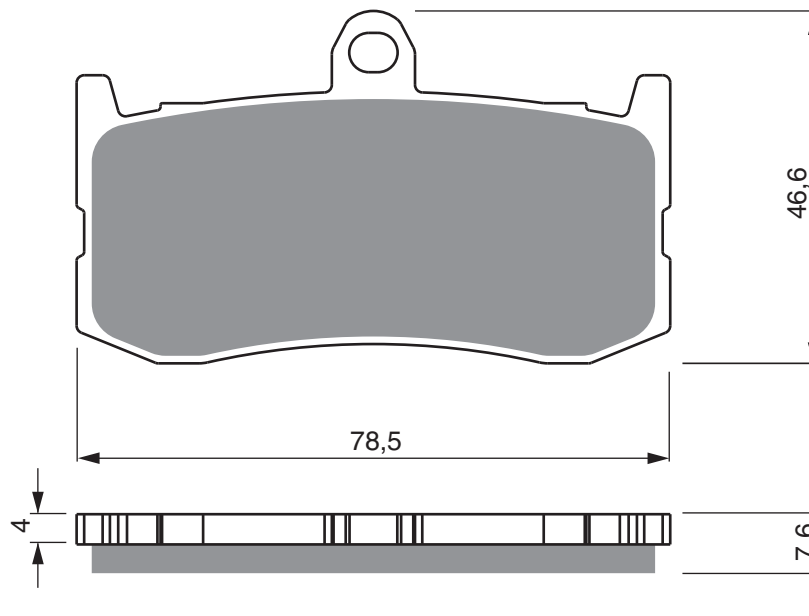

PART NUMBER

296

AD

S3

S33
RACING

GP5

GP6

GP7

TRIUMPH

675	Daytona (Rad.cal.)	09 - 12	2F
675	Daytona Triple (Rad.cal.)	13 -	2F

EQUIVALENTS OEM

T2021221	107 A486 55

Disc Brake Pads