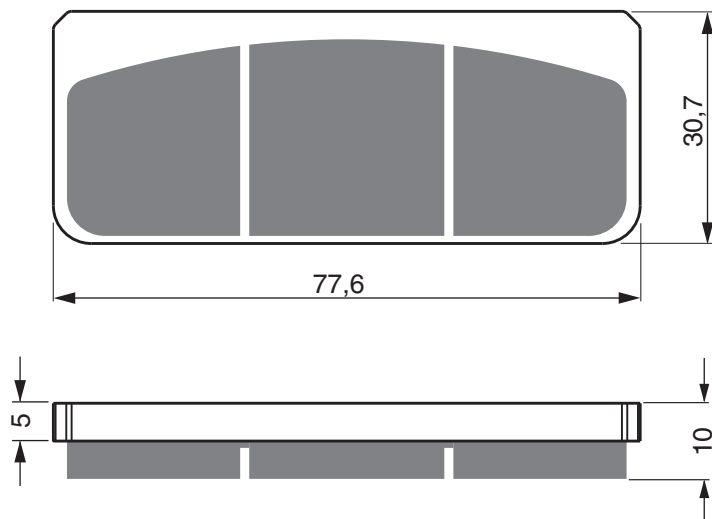

GP5

GP6

GP7

PART NUMBER

219

NISSIN

Racing 3910

2F

Disc Brake Pads