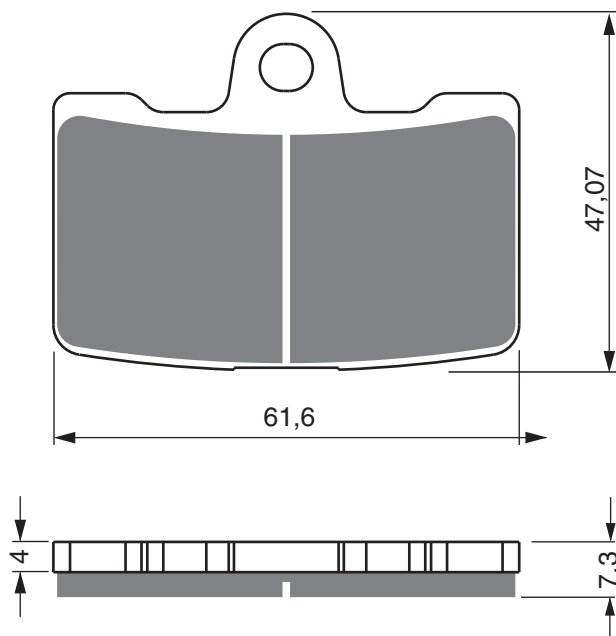

PART NUMBER

269

AD

S3

GP5

GP6

**S33
RACING**

1 set = 4 pcs

BUELL

	1125 CR	09-10	F
	1125 R	08-10	F
XB12R	1200 Firebolt	09-10	F
XB12SCG	1200 Lightning	09-10	F
XB12SS	1200 Lightning Long	09-10	F

EBR

	1190 RS	12-	F

EQUIVALENTS OEM

H0300 1AMA