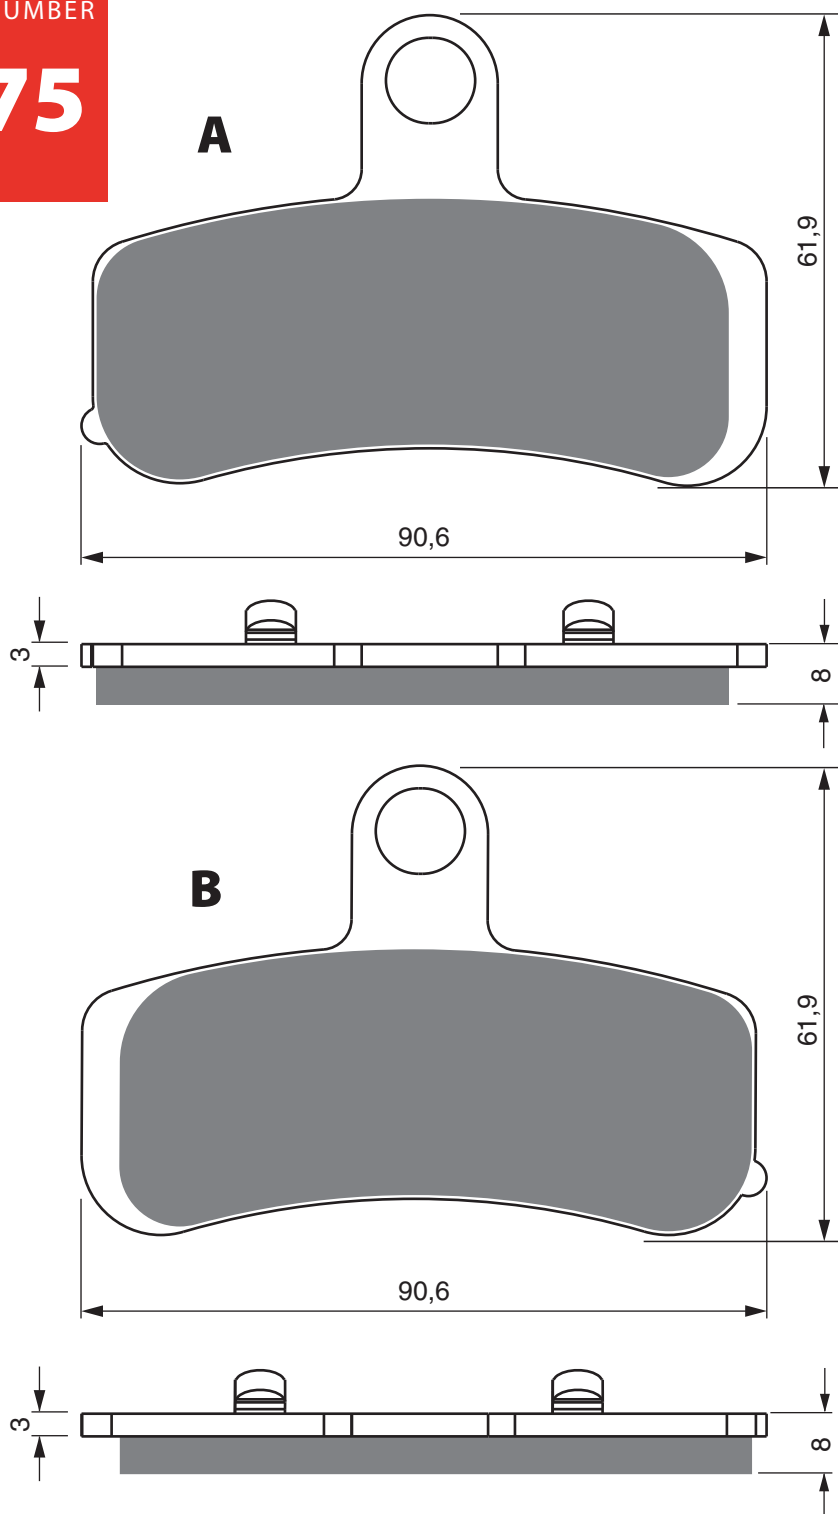

PART NUMBER

275

AD	S3	S33 RACING

HARLEY DAVIDSON

FLS	Softail Slim	12-	F
FXS	Softail Blackline	11-	F
FDXL	1584 Low Rider	08-09	F
FLSTC	1584 Heritage Softail Classic	08-	F
FLSTF	1584 Fat Boy	08-09	F
FLSTFB	1584 Fat Boy Special/LO	10-	F
FLSTN	1584 Softail Deluxe	08-	F
FXCW	1584 Rocker	08-09	F
FXCWC	1584 Rocker C	08-11	F

FXD	1584 Super Glide	08-10	F
FXDB	1584 Street Bob	08-	F
FXDC	1584 Super Glide Custom	08-	F
FXDF	1584 Fat Bob	08-	2F
FXDWG	1584 Dyna Wide Glide (Spoke wheels)	10-	F
FXDWG	1584 Wide Glide	08-	F
FXST	1584 Softail Standard	08-	F
FXSTB	1584 Night Train	08-09	F
FXSTC	1584 Softail Custom	08-10	F

FKHX	1690 Street Glide	11-	F
FLD	1690 Switchback	12-	F
FLHRC	1690 Road King Classic	11-	F
FLHTC	1690 Electra Glide Classic	11-	F
FLHTK	1690 Electra Glide Ultra	11-	F
FLSTF	1690 Fat Boy	12-	F
FLSTF	1690 Fat Boy Special	12-	F
FLSTN	1690 Softail Deluxe	12-	F
FXDB	1690 Dyna Street Bob	14-	2F
FXDC	1690 Dyna Super Glide Custom	14-	2F
FLSTNSE	1802 CVO Softail Deluxe	14-	2F
FXSBSE	1802 CVO Breakout	13-	F

EQUIVALENTS OEM

44082-08	46363-11

Disc Brake Pads