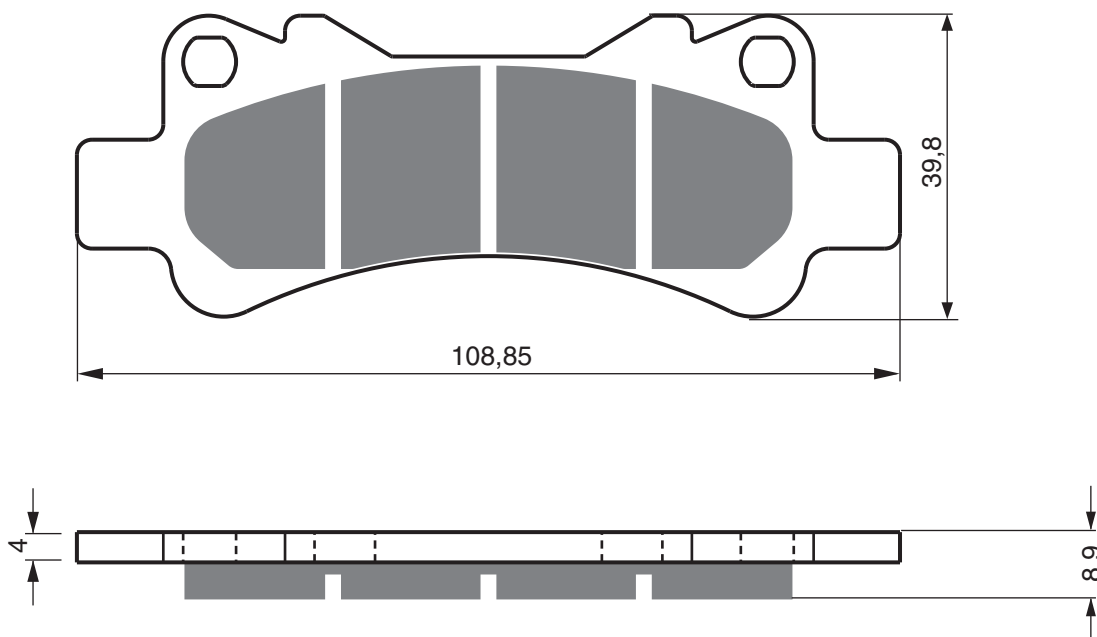

AD

S3

S33
RACING

PART NUMBER

229

NISSIN

3 Piston racing rear caliper - R

Disc Brake Pads