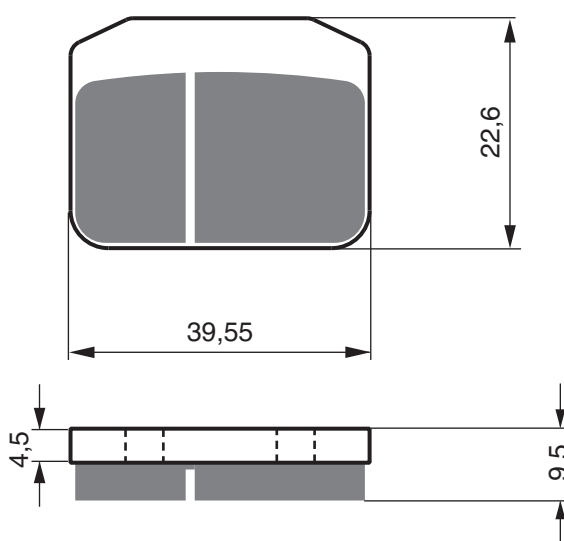

PART NUMBER

220

S3

GP5

GP6

GP7

NISSIN

Racing 4808

- 2F