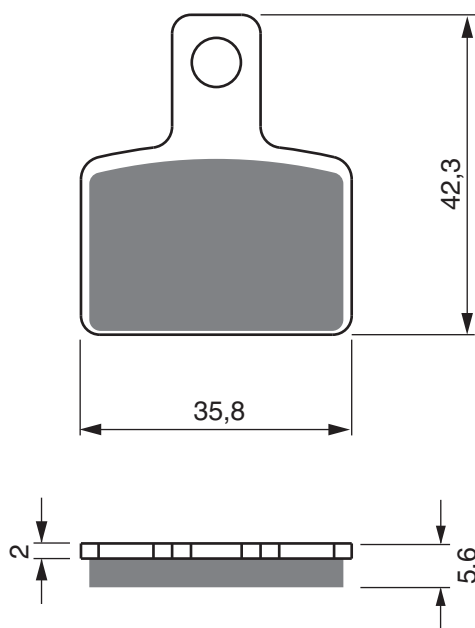

S33
RACING

K5

K1

AD

K5-LX

PART NUMBER

282

BETA

Evo	125 (2T)	09-	R
Evo	200 (2T)	09-	R
Evo	250 (2T/4T)	09-	R
Evo	290 (2T)	09-	R
Evo	300 (2T)	11-	R
Evo	300 (4T)	09-	R