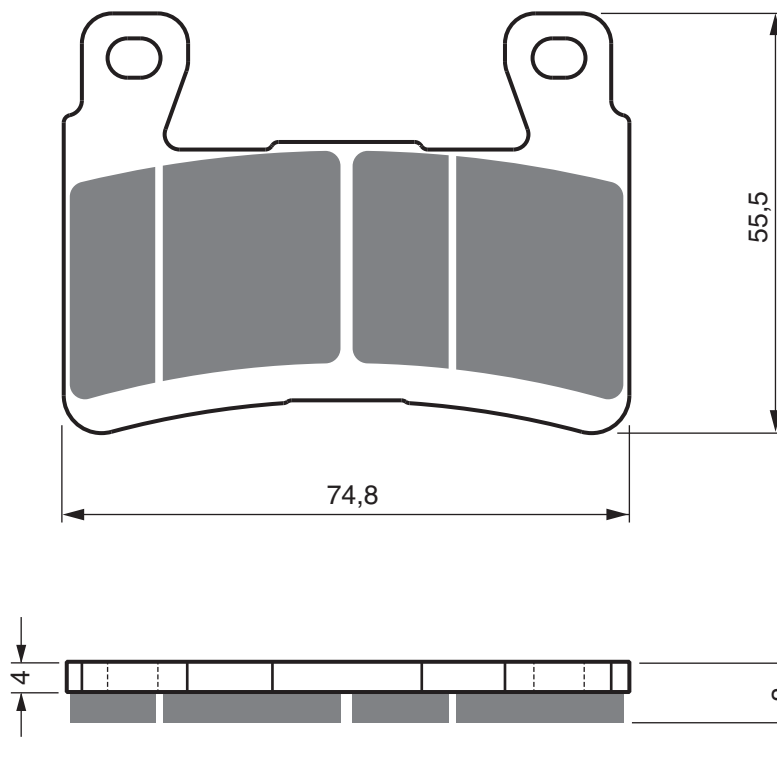

PART NUMBER

**324**

AD

S3

S33  
RACING

GP5

GP6

GP7