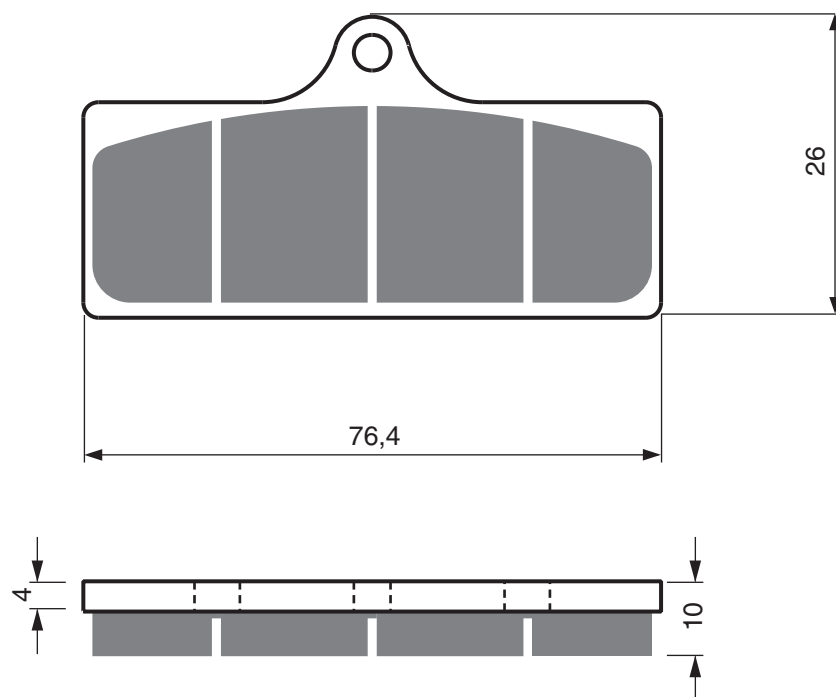

PART NUMBER

218

GP5

GP6

GP7

AP RACING

CP-4488 Radial 4 piston Monoblock - 2F