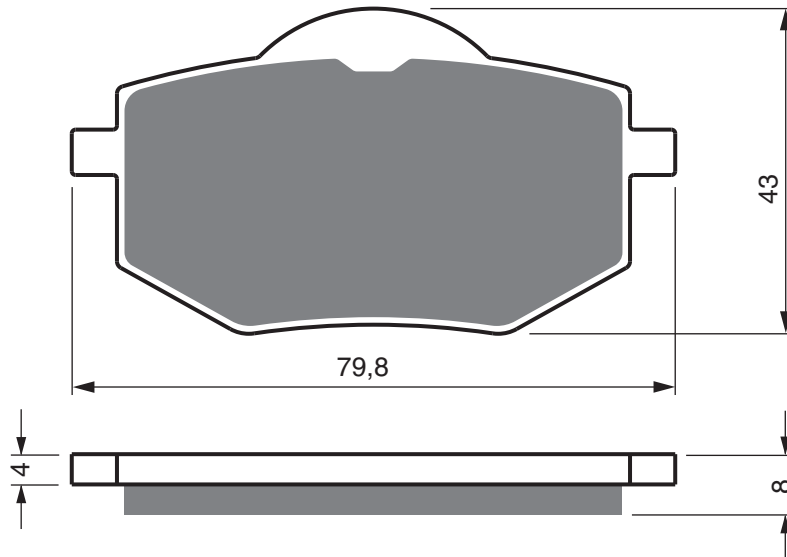

PART NUMBER

322

AD

S3

S33
RACING

YAMAHA

XV	250	Virago (3LW, 3LS/F051/052)	89-94	F
XV	400	Virago, SPL	88-	F
XV	535	Virago	88-95	F

EQUIVALENTS OEM

3JB W0045 00