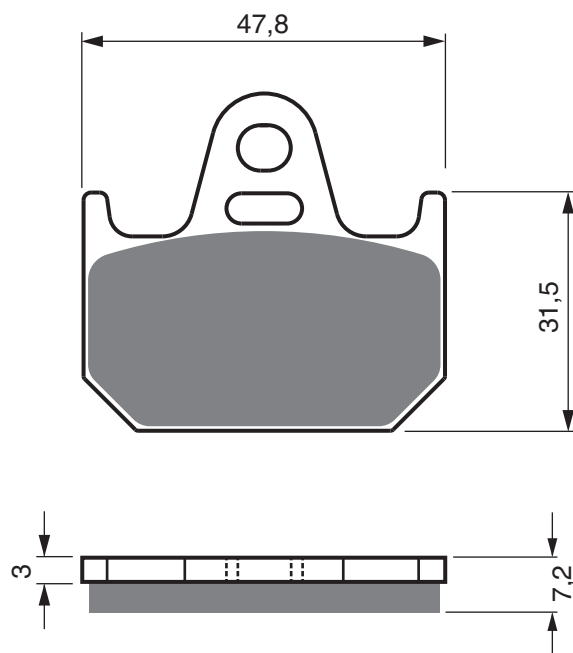

PART NUMBER

158

AD

S3

YAMAHA

TZ	125	97-	R
TZ	250 (Rad. cal.)	03-05	R
TZ	250 GP, A-D	90-95	R
TZ	250	97-01	R
TZR	250 R	94-	R

EQUIVALENTS OEM

3CL W0046 00	3LC 25811 50	3LC W0046 00	4TW W0046 00