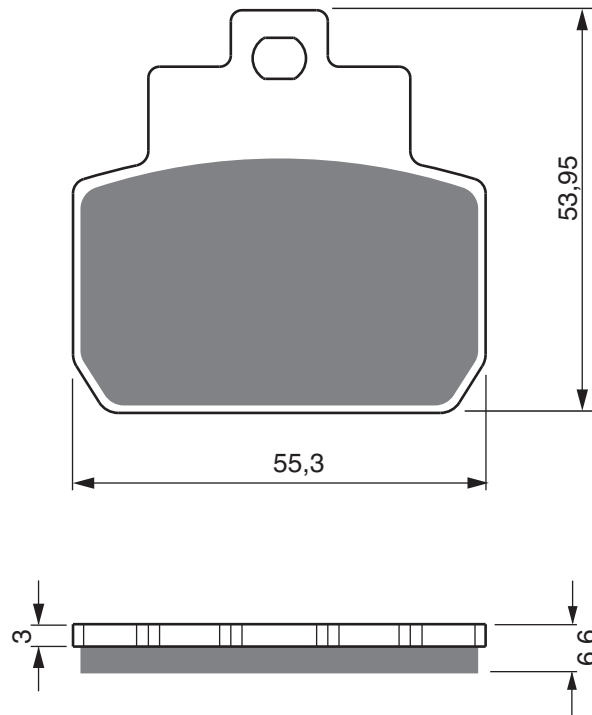

PART NUMBER

263

AD

S3

GILERA

500	Fuoco IE	07-	R

PIAGGIO VESPA

MP3	125	All models	06-	R
MP3	125	Hybrid	09-10	R
X8	125	ie	07	R
X8	125		05-06	R
X9	125		06-07	R
X8	150	Street	07	R
GTV	250		08-	R
MP3	250	ie (All models)	06-08	R
MP3	250	ie LT	09	R
X8	250	ie	05-07	R
X9	250		05-06	R
500	Beverly		06	R

EQUIVALENTS OEM

497429	647080	647400

Disc Brake Pads