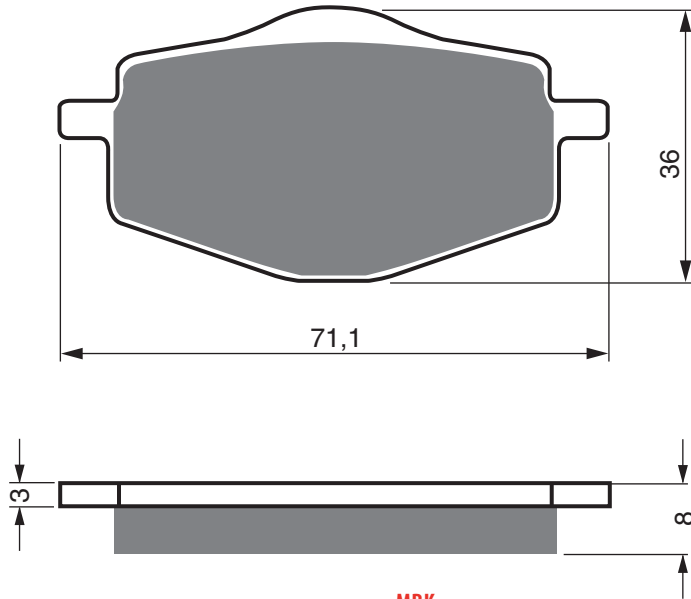

AD	K5	S3	K1	K5-LX	S33 RACING

BETA

350 Euro	03-06	R
350 Jonathan	03-	R

CCM

XTR 250	09	R

CF MOTO

CF 125 T-21A E-Charm	10-12	R
CF 150 T-Si	10-11	R
CF 250 T-5 Custom	11-12	R

GARELLI

XO 125 i (TM 125 T)	09-12	R
XO 150 i (TM 150 T)	09-12	R
XO 200 i (TM 200 T)	09-12	R

GILERA

RC 125 R	92-	R
RC 125 Top Rally	90-	R
125 Apache	91-	R
250 Oregon quad	07	F
RC 600 Top Rally	90-	R

HERO

125 Quickster	06-	F

ITALJET

100 Millennium	00-01	F
125 Millennium	00-01	F
150 Millennium	00-01	F

LINHAI

LH 50 Police	07-09	F
125 Eggy	07-09	F

MALAGUTI

125 Blog ie	09-11	R
125 Centro ie/SL	07-11	R
160 Blog ie	09-11	R
160 Centro ie	07-11	R

MBK

TZR 50 X-Power	00-	R
100 Booster	01-	F
125 Flame R	95-03	F

MZ

660 SSR	95-	R

NIPPONIA

100 Miro (4T)	-	F
125 Miro (4T)	-	F
130 Miro (4T)	-	F

SACHS

50 Bee	08-10	F
125 Bee	08-09	F
650 Roadster	01-05	R

SIAMOTO

KD 125	00-04	F

SINNIS

125 Sublime	09-10	F

W.K.BIKES

WK 125 SC (4T) (16" wheel)	10-	R

YAMAHA

DT 50 R (3MN/-)	89-95	F
TDR 50	90-	F/R
TZM 50 R	94-	R
TZM 50	90-92	R
TZR 50 R	93-96	R
TZR 50 Thunderkid (SDU1/3)	97-00	R
TZR 50	90-92	R
YSR 50 A, B	90-91	F
YSR 50 D	92-	F
YSR 50 T, U, W	87-89	F
50 Cygnus	96-	F
DT 80 LC-2 (53V/D482)	85-	F

RD 80 LC (30W/D021)	83-	F
TDR 80	89-	F/R
TZR 80	92-	R
YSR 80	86-	F
DT 125 LC (10V/C586)	85-	F
DT 125 R	96-	F/R
DT 125 R, Electric (4BL/F803)	88-	F/R
DT 125 RE	05-07	F
DT 125 RE	04	F/R
DT 125 Tenere Scout	90-93	R
SR 125 Flame	96-	F
TDR 125 R (4GW/G322)	93-03	R
XC 125 TR Cygnus, R	96-	F
YBR 125 ED (3D91)	05-06	F
YZ 125 U	88-	R
XC 150 Fly One	92-	F
XC 150 Fly One R	98-	F
RT 180 G, H	95-96	F
DT 200 R	85-87	F
DT 200 R	89-	F/R
IT 200	85-	F
TT 200	86-	F
TT 225 S, T	86-00	F
TTR 225	01-	F
XT 225 (4VW1/3/5/7/9)(4VWA/B/D/G/J/L)(Brasil)	97-06	F
XT 225 E-H	92-96	F
XT 225 Serow	86-	F
IT 250	85-	F
TY 250 Z (Scottish)	96-	F
YTZ 250 N, S Tri Moto	85-86	2F/R
YZ 250 U	88-	R
XT 350 (55V/D770)	85-90	F
XT 350 B-H	91-96	F
YFM 350 XT, XU Warrior	87-88	2F
YFZ 350 T-W Banshee	87-89	2F
XT 400	86-	F
400 Artesia	91-	R
WR 500 B	91-	R
XT 500	86-	F
DT 600 N	85-	F
TT 600	85-88	F
XT 600 E (3UW, 3TB/F430/431)	95-03	R
XT 600 K (3UW, 3TB/F430/F431)	92-	R
XT 600 Z, Tenere (3AJ/E807)	87-	R
XTZ 660 Tenere (3YF/F680)	91-98	R

EQUIVALENTS OEM

1UY W0045 00	1UY W0045 01	1UY W0045 02	1UY W0045 03	2VN W0046 00	2VN W0046 01	34X W0046 00
34X W0046 01	34X W0046 02	38W W0045 00	38W W0045 01	3BN W0045 00	3BN W0045 01	3FY W0045 00
3XP W0045 00	3XP W0046 00	3JH W0045 00	3UH W0045 00	344 840	48 7100 7	4KL F5811 00
KA3495506	11969900	605 08 02 50