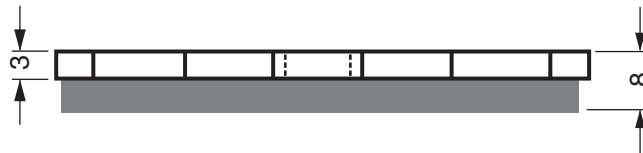

- GP5
- GP6
- GP7
- S3
- AD

HHI

4 piston caliper	-	F

INDIAN

1442 Chief	01-	2F/R
1442 Scout	01-	2F/R
Road Master/Vintage	02-08	2F/R
Spirit All models Deluxe/ Springfield/Roadblaster	02-08	2F/R
Scout All models Scout/ Deluxe/Springfield	02-08	2F/R

MOTOR FACTORY

4 piston caliper front/rear	-	F

PERFORMANCE MACHINES

125X4RSPH Caliper	-	F
137X4B Caliper	-	F
125X4R	-	F
124X4HR	-	F

REVTECH

New Black 4 Piston Caliper	-	F

THUNDERHEART CALIPER

4 Piston Caliper	-	F