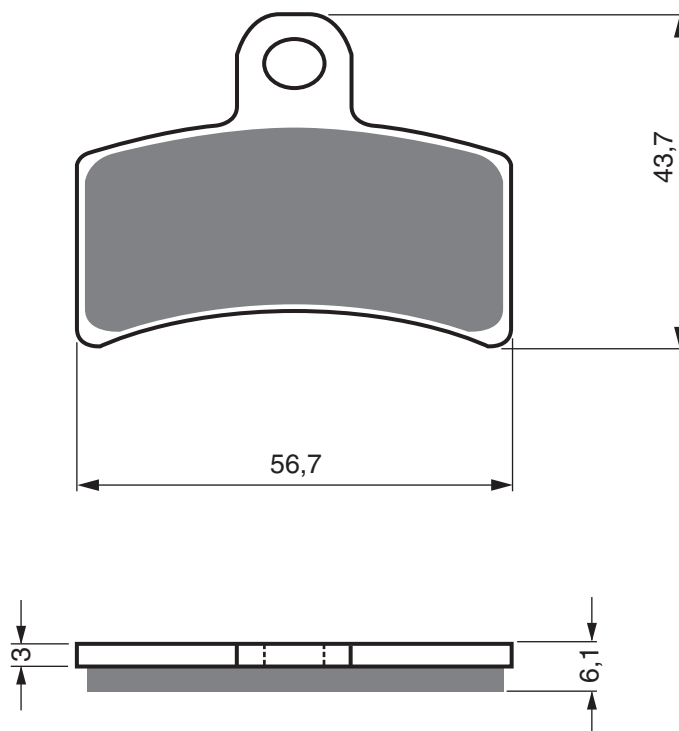

PART NUMBER

143

AD

K1

K5

S3

BETA

RR	125	Enduro Alu/Motard Alu	03-	R

FANTIC

50	Trial		06	F/R

GAS GAS

TXT	125/200/249/270/280/321		99-03	F/R
TXT	50/80		01-02	F/R
EC	50	Boy	01-04	F/R
EC	50	Rookie	01-04	R
EC	50		05	R
MC	50	Cross	06	F
SM	50	Rookie	01-04	R
SM	50		05	R
TXT	80	Rookie Trail	06-	F
	125	/250/280 Pampera	04	R
	250	Pampera	02-03	R

EQUIVALENTS OEM

BT-27922065

BT-280022065