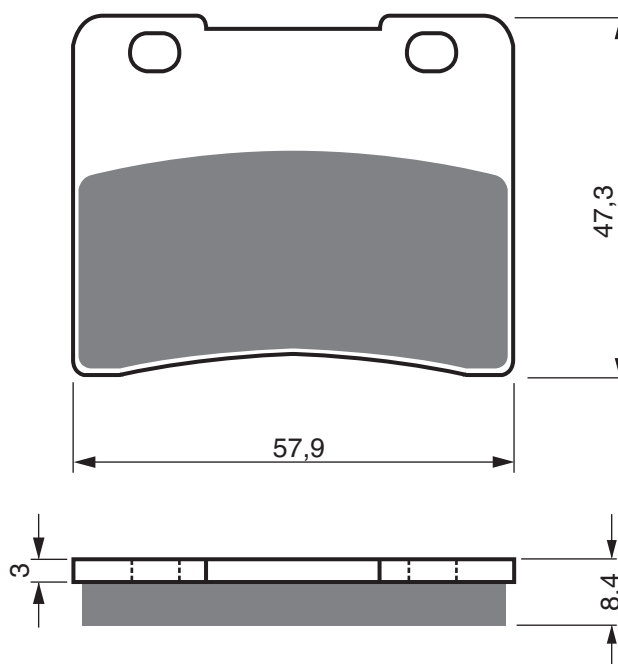

PART NUMBER

172

AD

S3

SUZUKI

GF	250 S	88-	2F
RG	250 Gamma (GJ21D/E564)	84-	2F
GSX-R	400 F	85-86	2F

EQUIVALENTS OEM

59130 04A00	59130 04A10	5910004830

Disc Brake Pads