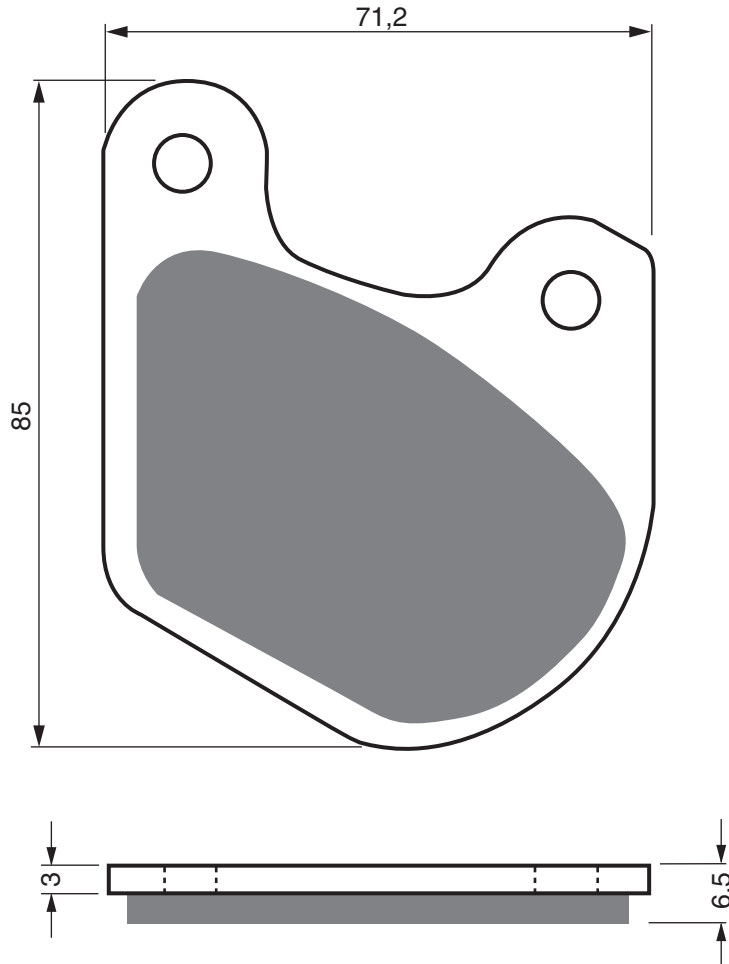

PART NUMBER

062

AD

S3

1 Left / 1 Right

HARLEY DAVIDSON

XLH	1000 Sportster	79-82	R
XLS	1000 Roadster	79-82	R
	1000 Roadster	83-85	R
FLH	1340 Classic	82-	2F
FLH	1340 Electra Glide	82-83	2F
FLH	1340 Heritage	81-	2F
FLT	1340 80	80-81	2F
FLT	1340 80 Classic	81-	2F
FLT	1340 Classic	82-83	2F
FLT	1340 Tour Glide	82-	2F

EQUIVALENTS OEM

43395 80

44099 77