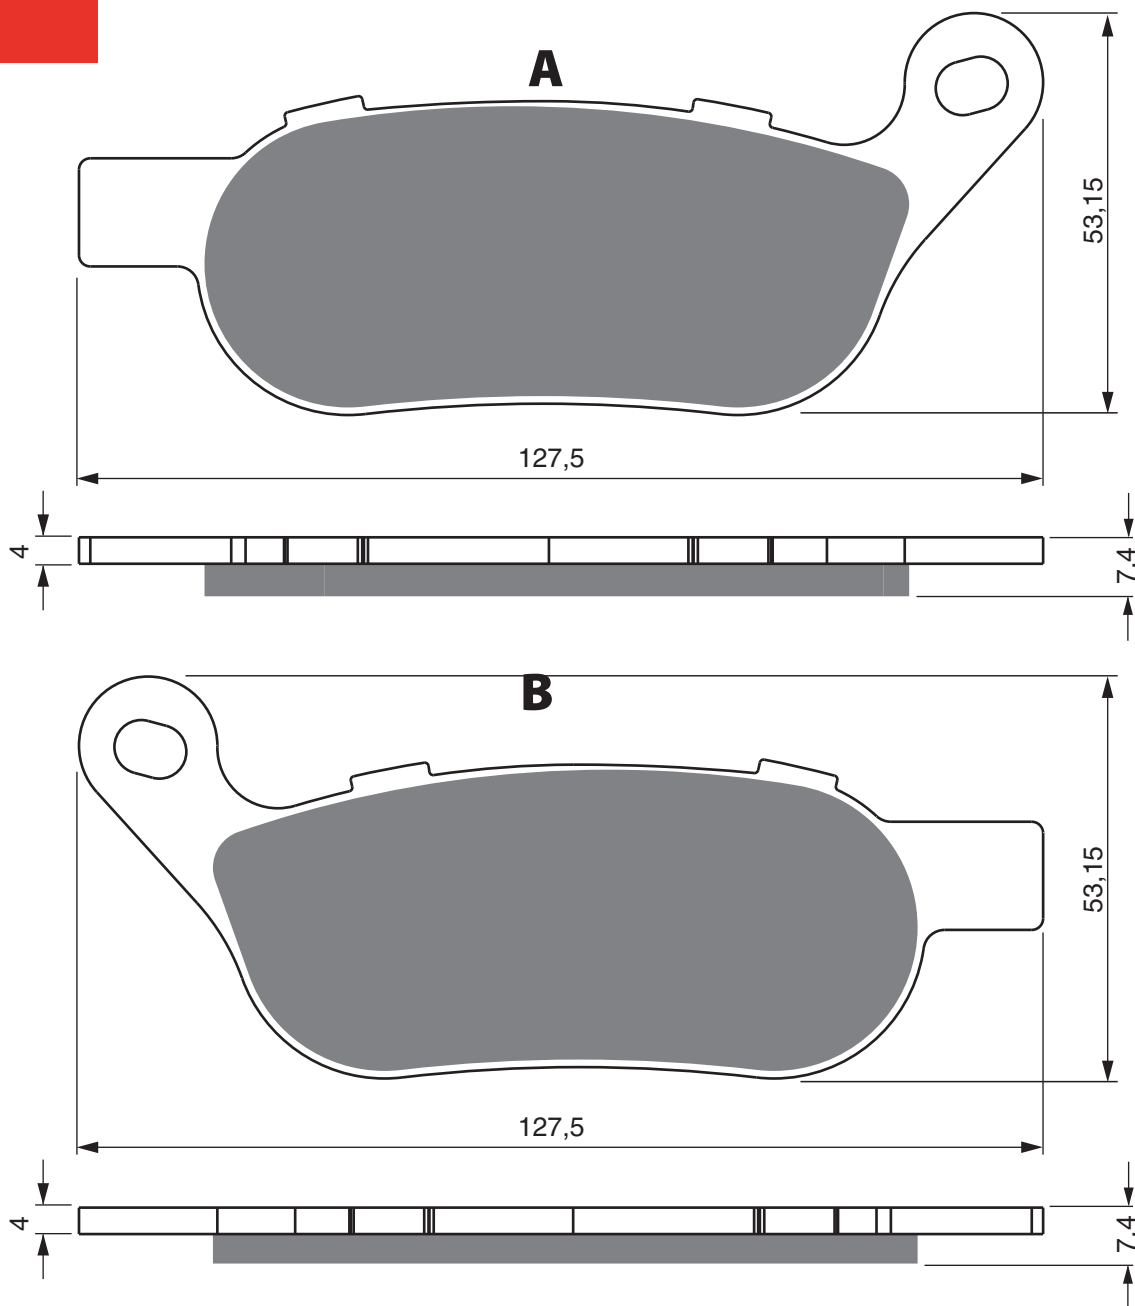

PART NUMBER

273

AD

S3

S33
RACING

HARLEY DAVIDSON

FLS	Softail Slim	12-	R
FXS	Softail Blackline	11-	R
FDXL	1584 Low Rider	08-09	R
FLSTC	1584 Heritage Softail Classic	08-	R
FLSTF	1584 Fat Boy	08-09	R
FLSTFB	1584 Fat Boy Special/LO	10-	R
FLSTN	1584 Softail Deluxe	08-	R
FLSTSB	1584 Softail Cross Bones	08-09	R
FXCW	1584 Rocker	08-09	R
FXCWC	1584 Rocker C	08-11	R

FXD	1584 Super Glide	08-10	R
FXDB	1584 Street Bob	08-	R
FXDC	1584 Super Glide Custom	08-	R
FXDF	1584 Fat Bob	08-	R
FXDL	1584 Dyna Low Rider	08-	R
FXDWG	1584 Dyna Wide Glide (Spoke wheels)	10-	R
FXDWG	1584 Wide Glide	08-	R
FXST	1584 Softail Standard	08-	R
FXSTB	1584 Night Train	08-09	R
FXSTC	1584 Softail Custom	08-10	R
FKHX	1690 Street Glide	11-	R

FLD	1690 Switchback	12-	R
FLHRC	1690 Road King Classic	11-	R
FLHTC	1690 Electra Glide Classic	11-	R
FLHTK	1690 Electra Glide Ultra	11-	R
FLSTF	1690 Fat Boy	12-	R
FLSTF	1690 Fat Boy Special	12-	R
FLSTN	1690 Softail Deluxe	12-	R
FXDB	1690 Dyna Street Bob	14-	R
FXDC	1690 Dyna Super Glide Custom	14-	R
FXS	1690 Blackline	13-	R
FLSTNSE	1802 CVO Softail Deluxe	14-	R
FXSBSE	1802 CVO Breakout	13-	R

EQUIVALENTS OEM

42298-08