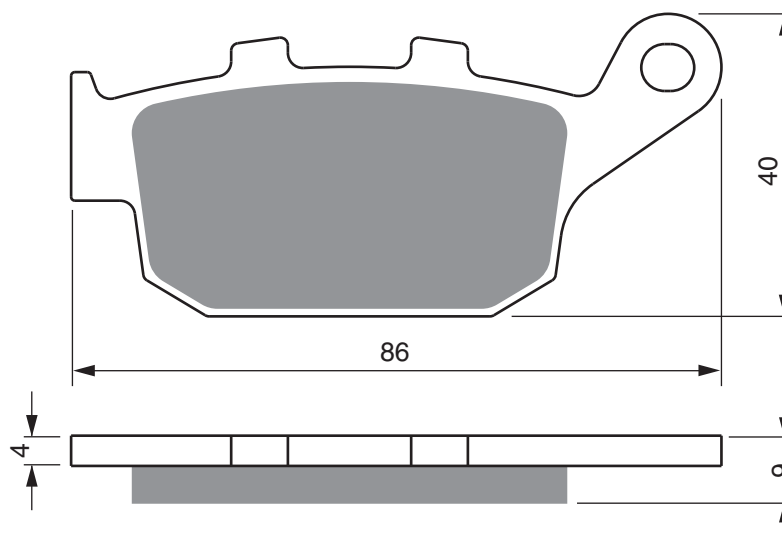

PART NUMBER

306

AD

S3

**S33
RACING**

A

B