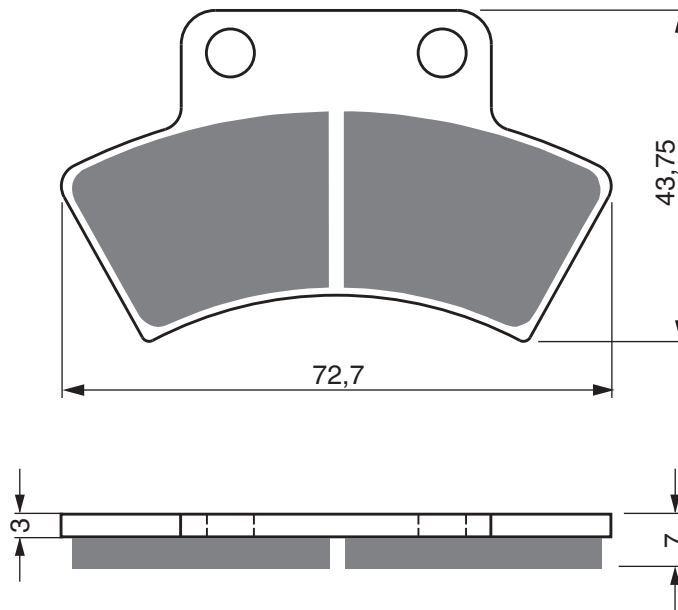

AD   **S3**   **K1**   **K5**

APACHE				
	50	Mini Tomahawk (2T)	08-09	R
E-TON				
RXL	50	M Viper (4T) Parking brake	-	R
JORDAN				
	50	/90/100 Hipo/Mars/Bob/	03-04	R
POLARIS				
		Trail Blazer	90-93	R
	250	2x4/4x4	90-	R
	250	2x4/4x4	93-	R
	250	Trail Blazer	94-98	R
	250	Trail Boss	91-99	R
	250	Trail Boss 2x4/4x4	91-92	R
	300	Xplorer 4x4	96-00	R
	300	Xpress 2x4	98-	R
	300	Xpress L	96-97	R
	350	L 2x4/4x4	90-	R
	350	L 4x4	93-	R
	350	Trail Boss L 2x4	91-93	R
	350	Trail Boss L 4x4	91-	R
	400	Big Boss L 6x6	96-	R

	400	L 2x4	94-95	R
	400	L 4x4	94-	R
	400	Scrambler L 4x4	95-97	R
	400	Sport L	94-98	R
	400	Sportsman L 4x4	94-97	R
	400	Xplorer L 4x4	95-99	R
	400	Xpress L	96-97	R
	425	2x4, 4x4 Magnum	95-98	R
	425	Magnum 6x6	96-	R
	500	Scrambler 4x4	97-	R
	500	Sportsman 4x4	96-	R
	500	Xplorer 4x4	97-	R

QUADZILLA				
	RS5	4 WD	10-11	R
	RS5	4WD (Parking brake)	10-	R
	RS6	EFI 4WD (Parking brake)	10-11	R
	R	50 (Rear disc model)	03-06	R
	CUV	500 Side x Side (Parking brake)	10-11	R
	OZ	500 E/ES 4x4 (Parking brake)	09-11	R
		500 Parking brake	10-	F