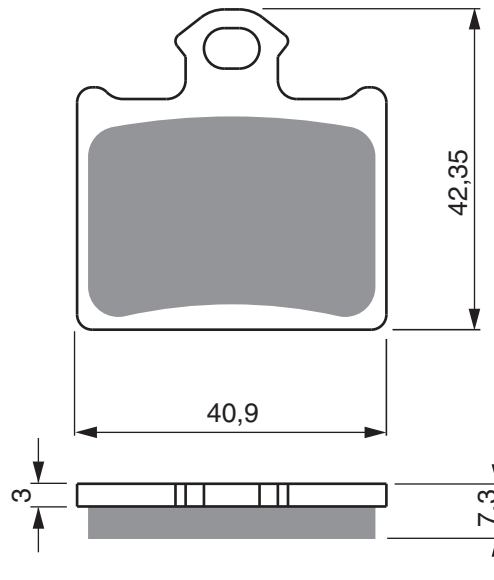

PART NUMBER

297

- AD
- K1
- K5
- S3
- S33
  RACING
- K5-LX

HUSQVARNA

CR	65	11-13	R
TC	85	14-	R

KTM

	Freeride E (Electric)	12	R
SX	85 (17"/14" wheels)	11	R
SX	85 (17"/14" wheels)	12-	R
SX	85 (19"/16" wheels)	12-	R
SX	85 (19"/16" wheels)	11	R
	250 Freeride (2T)	14-	R
	350 Freeride (4T)	12-	R

EQUIVALENTS OEM

470 130 90 300	8000H7138

Disc Brake Pads