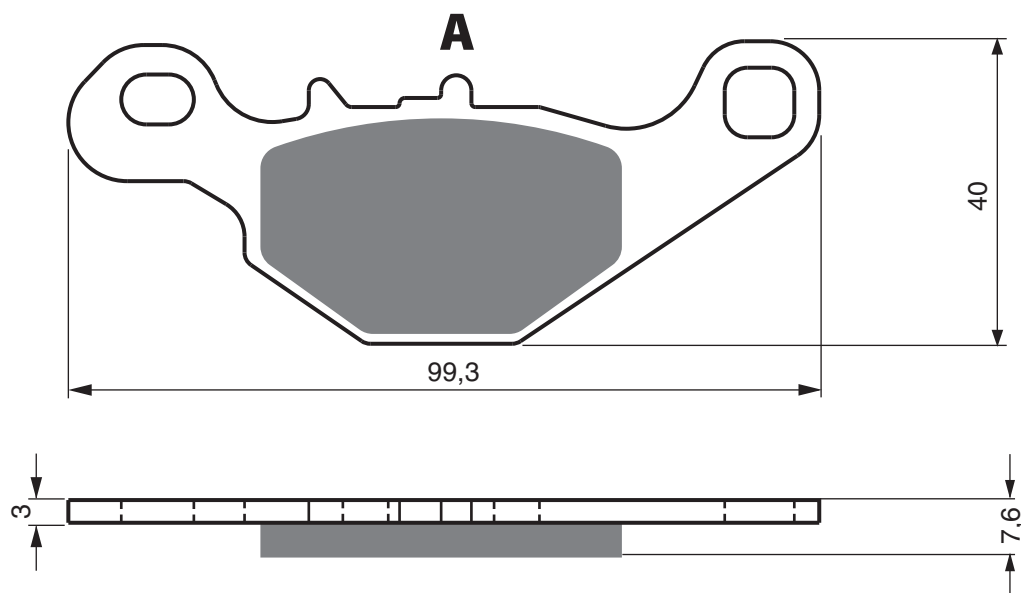

PART NUMBER

226

AD

K1

K5

S3

K5-LX

S33
RACING

SUZUKI

RM 85 L 05- R