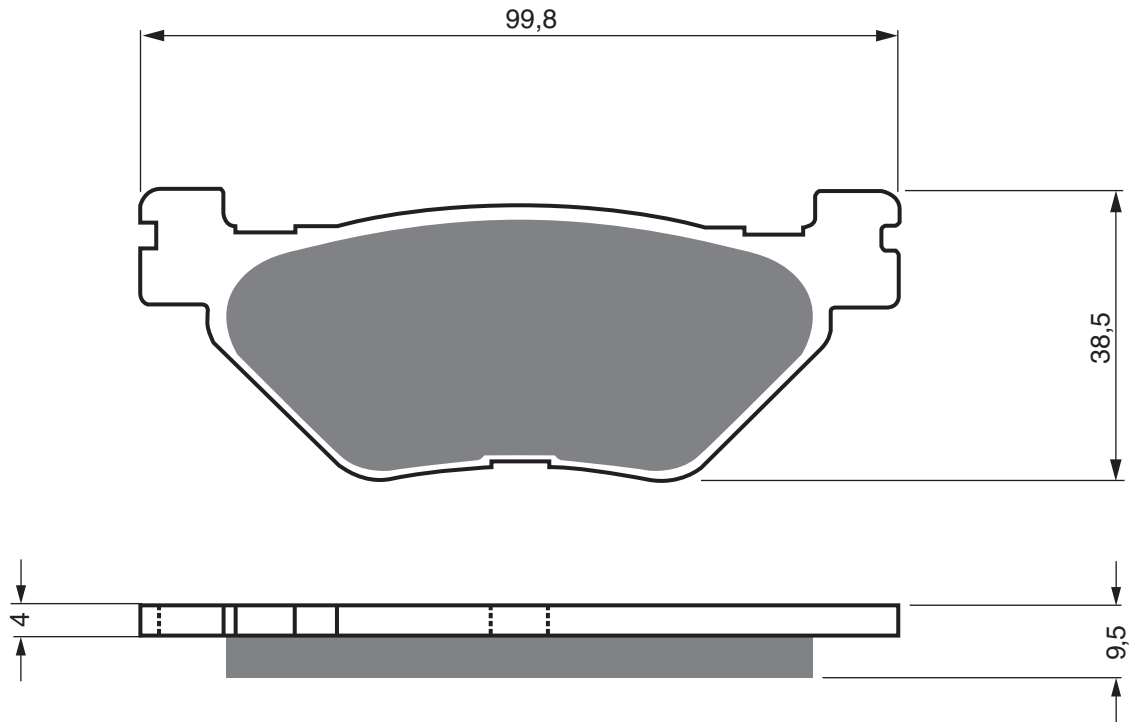

PART NUMBER

165

AD

S3

**S33
RACING**

HYOSUNG

GV	650	Aquila	04-05	R

SYM

	250	Voyager	05	R

YAMAHA

XP	500	N/P/R/T-MAX	01-03	R
	530	T-Max	12	R
TDM	900	AT/AV/AW/AX (ABS)	05-	R
TDM	900	P/R/S/T/V/W/X	02-08	R
XVS	950	A Midnight Star	09-	R
XVS	950	Bolt	14-	R
XT	1200	Z Super Tenere	10-	R
FJR	1300	A (1MC) (ABS/Manua G/Shift)	13-	R
FJR	1300	A (3P6-Model) (ABS)	06-09	R
FJR	1300	A (ABS) (ICY-)	10-12	R
FJR	1300	AS (ABS - Electric Shift)	13-	R

FJR	1300	AS (ABS/Electric Shift) (2D2-)	06-09	R
FJR	1300	R/AR/S/AS (ABS)	03-05	R
FJR	1300		01-02	R
XVS	1300	A Midnight Star	07	R
XVS	1300	V Star	11-	R
XVS	1300	V-Star Deluxe	13-	R
		1300 Stryker	11-	R
XV	1700	PCP/PCPC/PCR/ Road Star Warrior	02-05	R
XV	1700	YV-Max	09-12	R
XV	1900	Raider SCL	12-	R
XV	1900	Roadliner	06-07	R
XV	1900	Stratoliner	06-09	R
XVS	1900	A (Midnight Star 3 spring clutch)	13-	R
XVS	1900	Midnight Star	06-12	R

EQUIVALENTS OEM

5JW W0046 00	5PS W0046 00	3P6 W0046 50	1D7 W0046 00