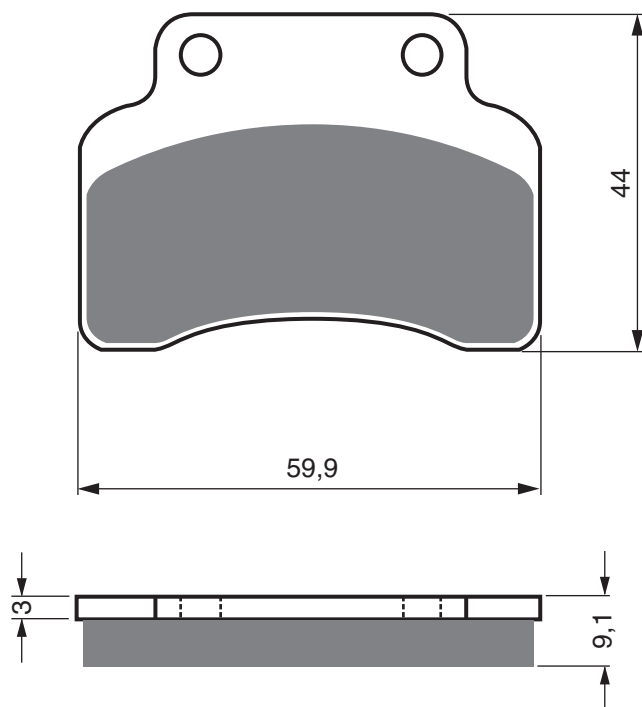

**Disc Brake Pads**

PART NUMBER

**136**

**AD**

**S3**

**AJS**

50	Exactly	08-11	F
125	Exactly Scooter	08-11	F

**BAOTIAN**