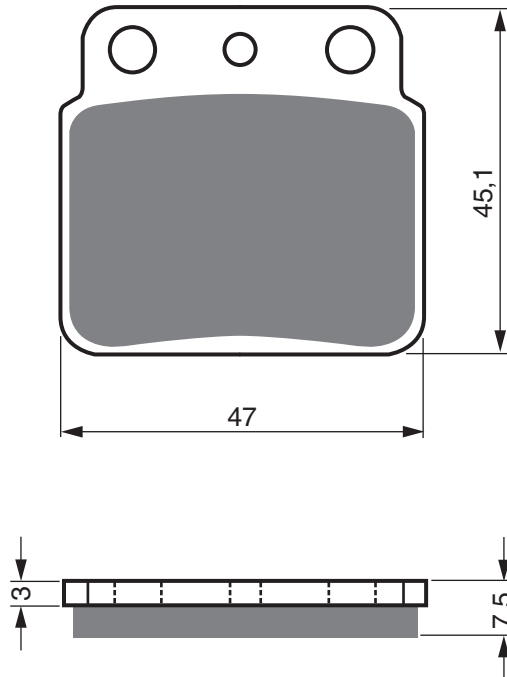

PART NUMBER

092

- AD
- S3
- K1
- K5
- S33
  RACING
- K5-LX

ARCTIC CAT

DVX	400	F	04-07	R
DVX	400		04-07	R

HYOSUNG

TE	400		05	R
TE	450	Quad	06-09	R

KAWASAKI

KSF(KFX)	400	A1	03-05	R
KVF	400	A1 (KFX400)	03-05	R

SUZUKI

LT	250	RJ-RR	88-94	R
LT-Z	400	K3/K4/K5K/K6/K7/K8/K9/LO	03-10	R
LT-Z	400	Quad Sport	02-	R
LT-R	450	K6/K7/K8/K9/LO/L1 (Right)	06-12	R
LT	500	RH-RR	87-95	R

EQUIVALENTS OEM

43082 S007	69100 07810	69140 35B00	69140 43B00	69140 43B10	3406-075	69100 01810