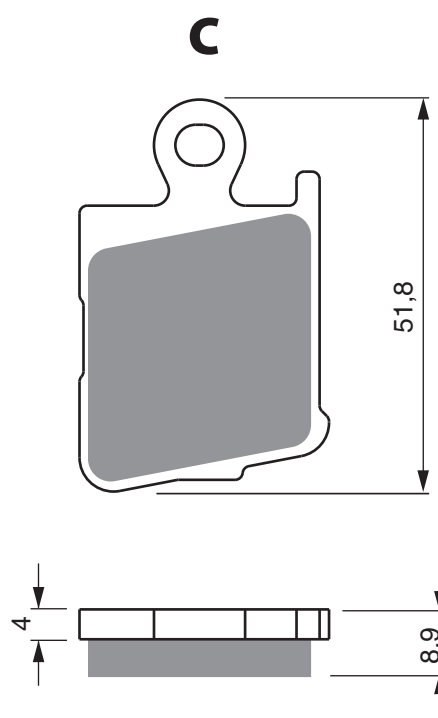

PART NUMBER

298

AD

S3

**S33
RACING**

GP5

GP6

GP7

1 set = 2 pcs small/large

HONDA

VFR	1200 F w/DCT	10 -	2F
VFR	1200 FA/FB (Manual Gearbox Model)	10 -	2F
VFR	1200 FDA/FDB - DCT (Automatic Transmission Model)	10 -	2F

EQUIVALENTS OEM

06435 MGE 006