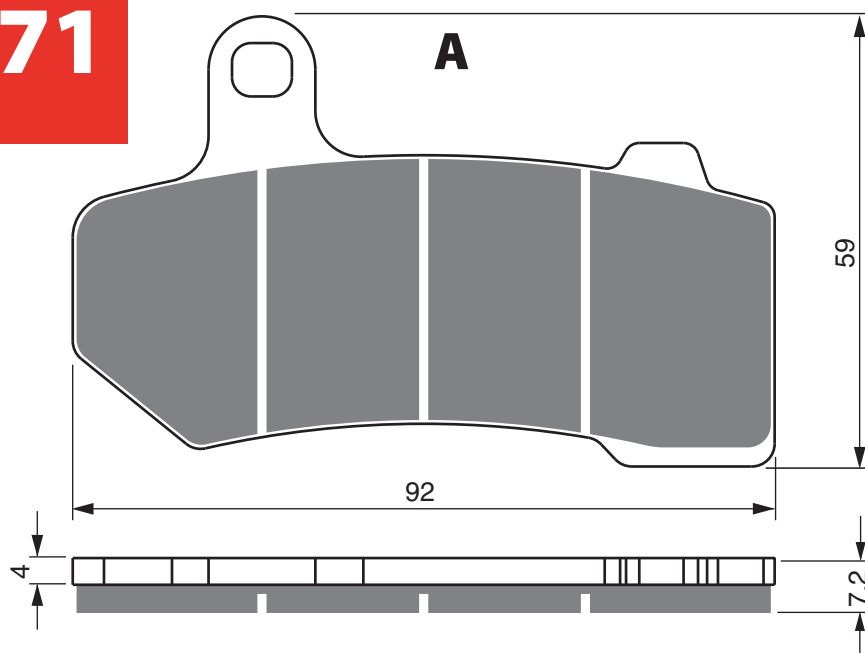

PART NUMBER

271

AD   **S3**   **S33 RACING**

HARLEY DAVIDSON

VRSC	10th Anniversary V-Rod	12	2F/R
VRSCAW	1130 V-Rod	07	2F/R
VRSCAW	1130 V-Rod	08-	2F/R
VRSCD	1130 Night Rod	05-07	2F/R
VRSCDX	1130 Night Rod Special	07-11	2F/R
VRSCF	1130 Muscle	09-	2F/R
VRSCR	1130 Street Rod	05-07	2F/R
VRSCX	1130 V-Rod	07	2F/R
VRSCX	1130 V-Rod	08-	2F/R

FLHR	1584 Road Glide	08-	2F/R
FLHR	1584 Road King	08-12	2F/R
FLHRC	1584 Road King Classic	08-	2F/R
FLHT	1584 Electra Glide Standard	08-10	2F/R
FLHTC	1584 Electra Glide Classic	08-12	2F/R
FLHTG	1584 Ultra Electra Glide Classic	08-	2F/R
FLHTK	1584 Electra Glide Ultra Ltd	10-	2F/R
FLHX	1584 Street Glide	08-	2F/R
FLTR	1584 Road Glide	08-09	2F/R
FLTRX	1584 Road Glide Custom	10-	2F/R

FLHTCUTG	1690 Tri Glide Ultra Classic Trike	09-	2F
FLHXS	1690 Street Glide Special	14-	2F/R
FLHXXX	1690 Street Glide Trike	10-11	2F
FLTRU	1690 Road Glide Ultra	11-12	2F/R
Tri	1690 Glide Ultra Classic	09-	2F
FLHRSES	1802 CVO Road King	14-	2F/R
FLHTKSE	1802 CVO Limited	14-	2F/R

EQUIVALENTS OEM

41852-08	41854-08	42850-06A	42850-06B	42897-06A	42897-08

Disc Brake Pads