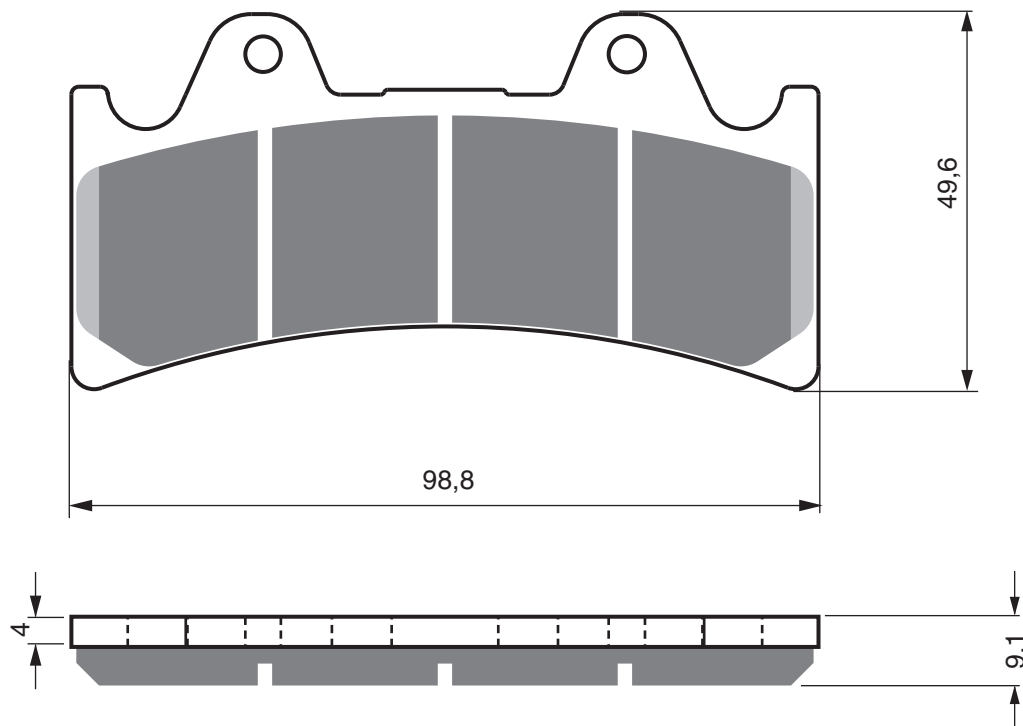

PART NUMBER

227

AD

S3

GP5

GP6

GP7

ALCON

6 Piston Race Caliper
with 4.0 mm pin set

- F

Disc Brake Pads