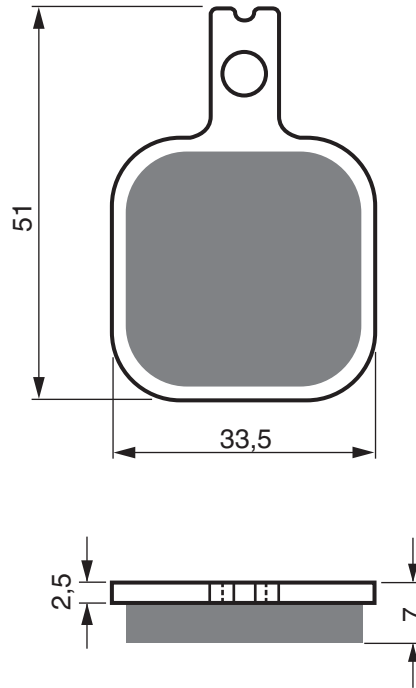

PART NUMBER

119

S3

GP5

GP6

GP7

1 set = 6 pcs

HARRISON BILLET

4/6 Piston Caliper (New Typ)	00-02	F
mini-6	-	F

ISR

Race Caliper (Large Caliper)	-	F
2 Piston (22-036)	-	F
6 Piston Racing Caliper, small	-	F
4 Piston (22-043)	-	F

EQUIVALENTS OEM

29-001	1296033	1296007