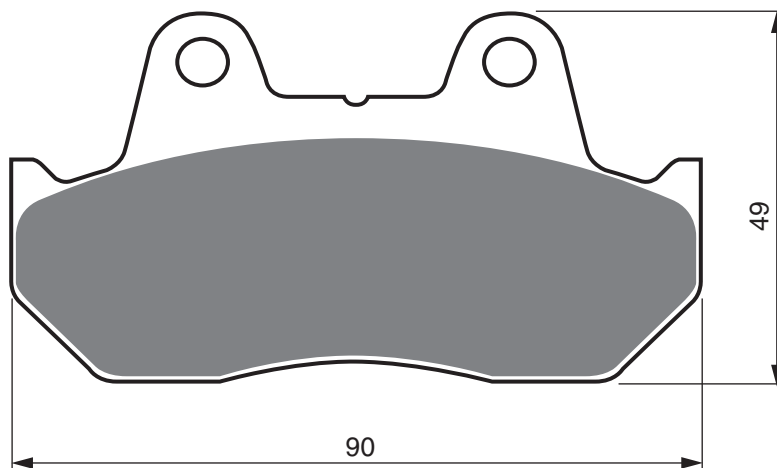

PART NUMBER

049

AD

S3

**S33
RACING**

HONDA

CB	125	T,Superdream	82-	F
CBX	125	F	84-88	F
CBX	250	S	88-	F
CN	250	Helix (Fusion) (MF02/-)	92-	F
CN	250	Scooter	88-92	F
CN	250	Spazio	88-	F
NS	250	R	85-	2F
CM	400	C	81-	F
NS	400	R (NC19/E838)	85-90	2F
VF	400	Integra	86-	F/R
CB	450	SC Nighthawk	83-86	F
CX	500	(CX500/A539)	81-	2F
CX	500	Euro (PC06/C565)	82-	2F/R

CX	500	Turbo (PC03/C470)	82-	R
GL	500	I	81-82	2F
GL	500	T.T.	82-	2F
CX	650	E (RC12/C851)	83-	2F
VF	700	C Magna	85-86	2F
VF	700	F Interceptor	84-85	2F
CB	750	SC	82-83	2F
XLV	750	R (RD01/D141)	86-	F
CB	900	F, F2 (SC09/C593)	81-82	2F
CBX	1000	(SC06/C241)	81-	2F
VF	1100	C (SC12/C948)	83-86	2F
VF	1100	S	84-85	2F

XINGFU

XF	150	A	97-	F

EQUIVALENTS OEM

06455 443 405	06455 KN8 405	431A0 MC7 024	45105 KL8 405	43105 KN8 007	43105 MJ6 721/722/723	43105 MJ6 724
45105 443 761	45105 443 762	45105 KL8 004	45105 KL8 007	45105 KL8 014	45105 KL8 712	45105 KN8 007
45105 006/016/026	45105 KN8 712	45105 MC7 004	45105 MC7 007	45105 MC7 014	45105 MC7 024	45105 MM9 670
45105 MM9 781	45105 MM9 782