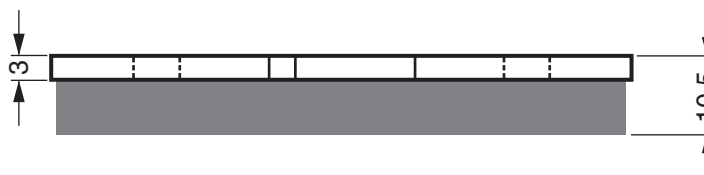

PART NUMBER

073

AD

S3

GP5

YAMAHA

FZR	250	87 - 88	2F
TDR	250	88 - 92	F
TZR	250 (2MA/E508)	87 - 88	2F
FZR	400 A	90 -	F
FZR	400	88 - 90	2F
SRX	400	85 - 86	F
SRX	400	87 -	F
SRX	600 (1XM/1XL/E120/E125)	88 - 89	F
SRX	600 (1XM/1XL/E120/E125)	90 -	F
FZ	750 Genesis (2KK/E486)	89 - 92	2F
FZR	750 R Genesis (3CU/E765)	87 -	2F
TDM	850 (3VD/F699)	91 - 95	2F
TRX	850 (4UN/H283)	95 -	2F

FZR	1000 Genesis (2LA/E558)	87 - 89	2F
FJ	1200 (3CV/3XW Type)	88 - 95	2F
XJR	1200 (4PU/G978)	94 -	2F
XJR	1200 SP (4PU/G978)	97 -	2F
XVZ	1300 A Royal Star	96 - 00	2F/R
XVZ	1300 AT Royal Star Tour Classic (4YP/H585)	97 - 00	2F/R
XVZ	1300 Royal Star Boulevard	99 -	2F/R
XVZ	1300 Royal Star Venture S	08 - 11	R
XVZ	1300 TF Royal Star Venture	99 - 01	R
XVZ	1300 Venture Royale (3JS/F115)	86 - 89	2F/R
XVZ	1300 Venture Royale (3JS/F115)	90 - 95	2F/R
XV	1600 A Wild Star	99 - 04	R
XV	1700 Road Star Warrior	02 -	R

EQUIVALENTS OEM

1NL W0045 00	1NL W0045 01	1RK W0045 00	1RK W0045 50	1RK W0046 00	2GH W0045 00	2GH W0045 01
3EN W0045 00	4KG W0045 00	4NK W0046 00	4NK W0045 00	4WM W0046 00		

Disc Brake Pads