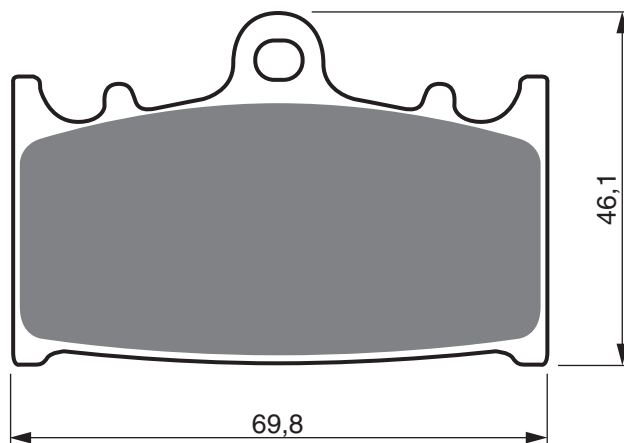

PART NUMBER

206

AD

S3

S33
RACING

SUZUKI

C	1500 Intruder Left	05-	R
VL	1500 K2/K3 (Left)	02-03	R
VL	1600 K5/K6	05-	R

EQUIVALENTS OEM

6 910 010 820