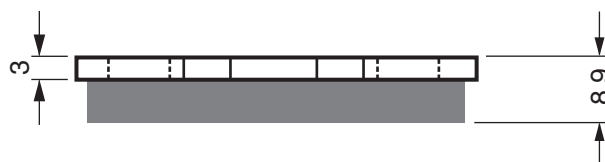

PART NUMBER

169

AD

S3

**S33
RACING**

GP5

GP6

GP7

YAMAHA

X	50	SR Jet Sport	06-	F
X	100	SR Jet Sport	06-	F
H	200	SE	-	F
YZF	750	R7 OW02 (RM01/)	99-00	R
YZF	1000	R1 (RN01/H917)	98-01	R
XJR	1300	(5EA9/5EAG) (298mm front disc)	00	R

EQUIVALENTS OEM

4XV W0046 00	4XV W0046 10	5EA W0046 50	5FL W0046 50