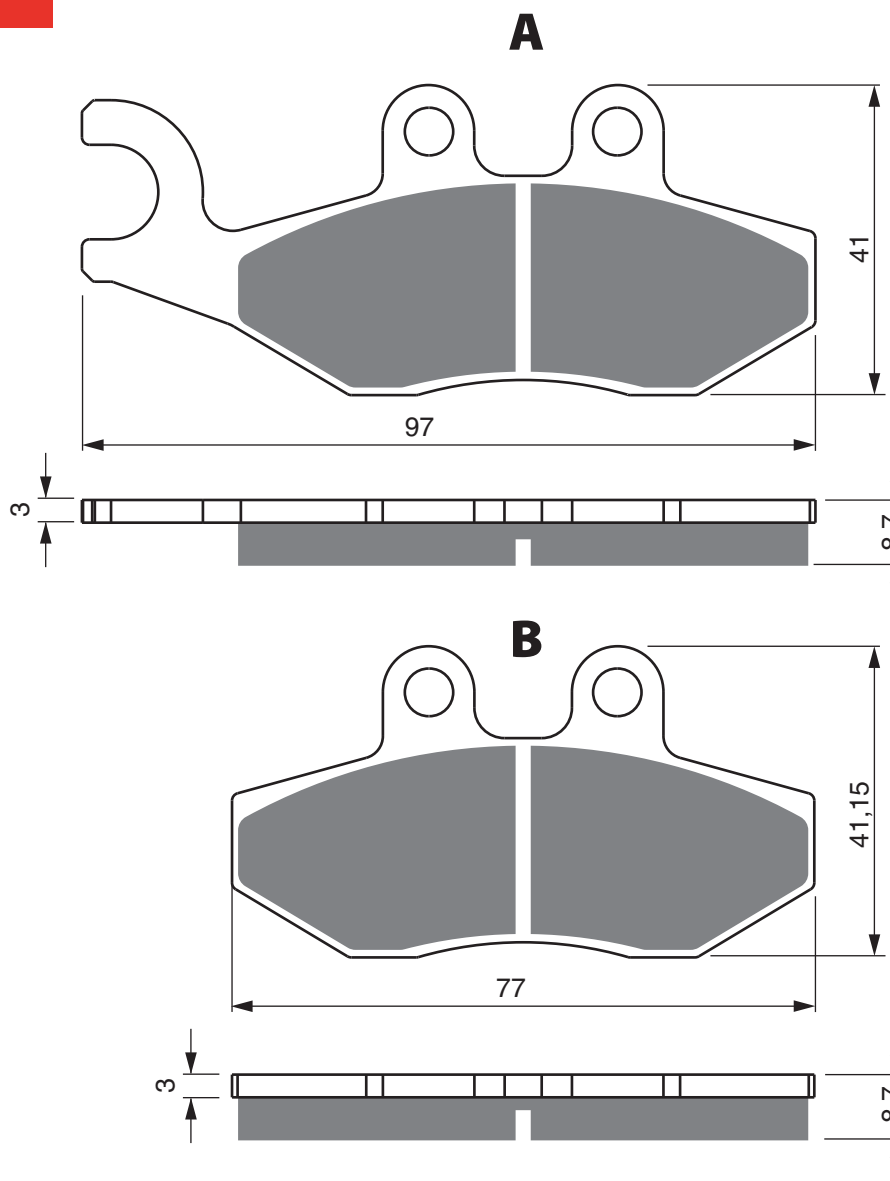

PART NUMBER

293

AD

S3

APRILIA

SR	50	Motard	12-	F
	50	Sportcity One (2T)	08-11	F
	50	Sportcity One (4T)	08-10	F
SR	125	Max	11-	F/R
SR	125	Motard	12-	F
	125	Sportcity One	08-11	F
SR	300	Max	11-	F/R

DERBI

	50	Boulevard (2T)	09-10	F
	50	Boulevard (4T)	09	F
	50	Vibrant Sport (2T)	12-	F
	125	Boulevard (4T)	08-12	F

125 Vibrant Sport (4T) 12- F

GILERA

DNA	50	(Heng Tong Caliper)	01-05	F
	50	Runner PJ/SP	06-	F
DNA	125	/180 (Heng Tong Caliper)	01-03	F
FX	125	/FXR Runner (Rear drum brake/Heng Tong caliper)	97-02	F
FX	125	/FXR Runner SP (Heng Tong caliper)	99-02	F
FX	125	Runner SP	01-02	F
VX	125	/180 VXR (4T) (Heng Tong caliper)	01-04	F
VX	125	Runner (4T)	06-11	F
	125	Nexus	07-	F/R

FX	180	/FXR Runner (Rear drum brake/Heng Tong caliper)	97-02	F
FX	180	/FXR Runner SP (Heng Tong caliper)	99-02	F
FXR	180	Runner SP	01-02	F
VX	200	Runner (4T)	06-11	F
	250	Nexus ie	07-	F/R
	300	Nexus i	08-12	F/R
GP	800	(Chain Drive)	08-12	R

KEEWAY

K2	125	/150/250	07	F/R

PEUGEOT

	250	Satelis	07-	F/R