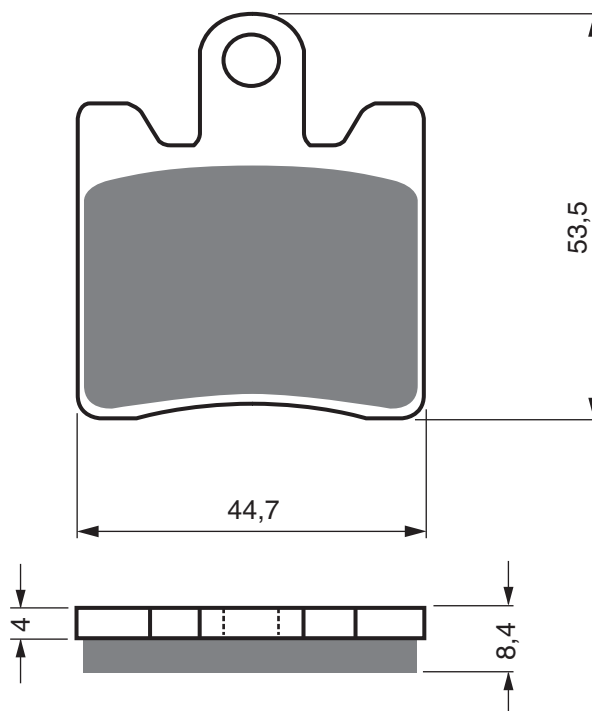

PART NUMBER

326

AD

S3

S33

1 set = 4 pcs

TRIUMPH

1215 cc Trophy	12-	2F
1215 cc Trophy SE	12-	2F

YAMAHA

FJR	1300 A (1MC) (ABS/Manua G/Shift)	13-	2F
FJR	1300 A (3P6-Model) (ABS)	06-09	2F
FJR	1300 A (ABS) (ICY-)	10-12	2F
FJR	1300 AS (ABS - Electric Shift)	13-	2F
FJR	1300 AS (ABS/Electric Shift) (2D2-)	06-09	2F
XVS	1900 A (Midnight Star 3 spring clutch)	13-	2F

EQUIVALENTS OEM

3P6 W0045 00	1CR W0045 00

Disc Brake Pads