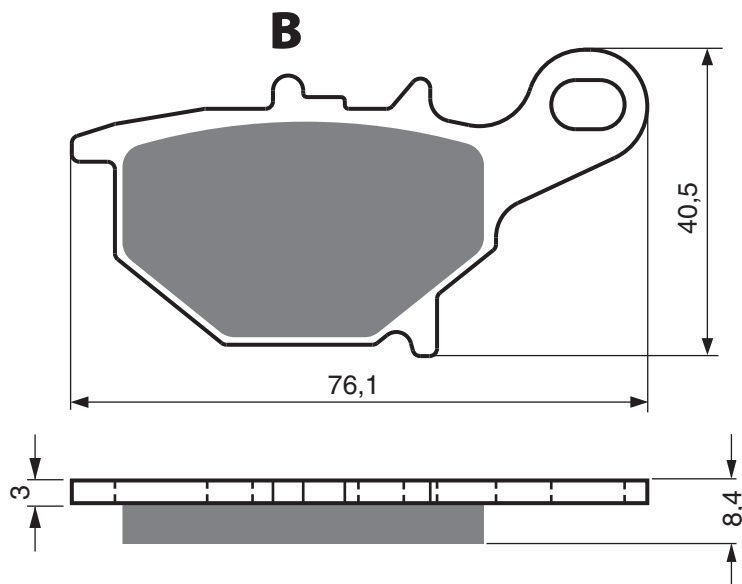

PART NUMBER

226

AD

K1

K5

S3

K5-LX

S33
RACING

SUZUKI

RM 85 L 05- R